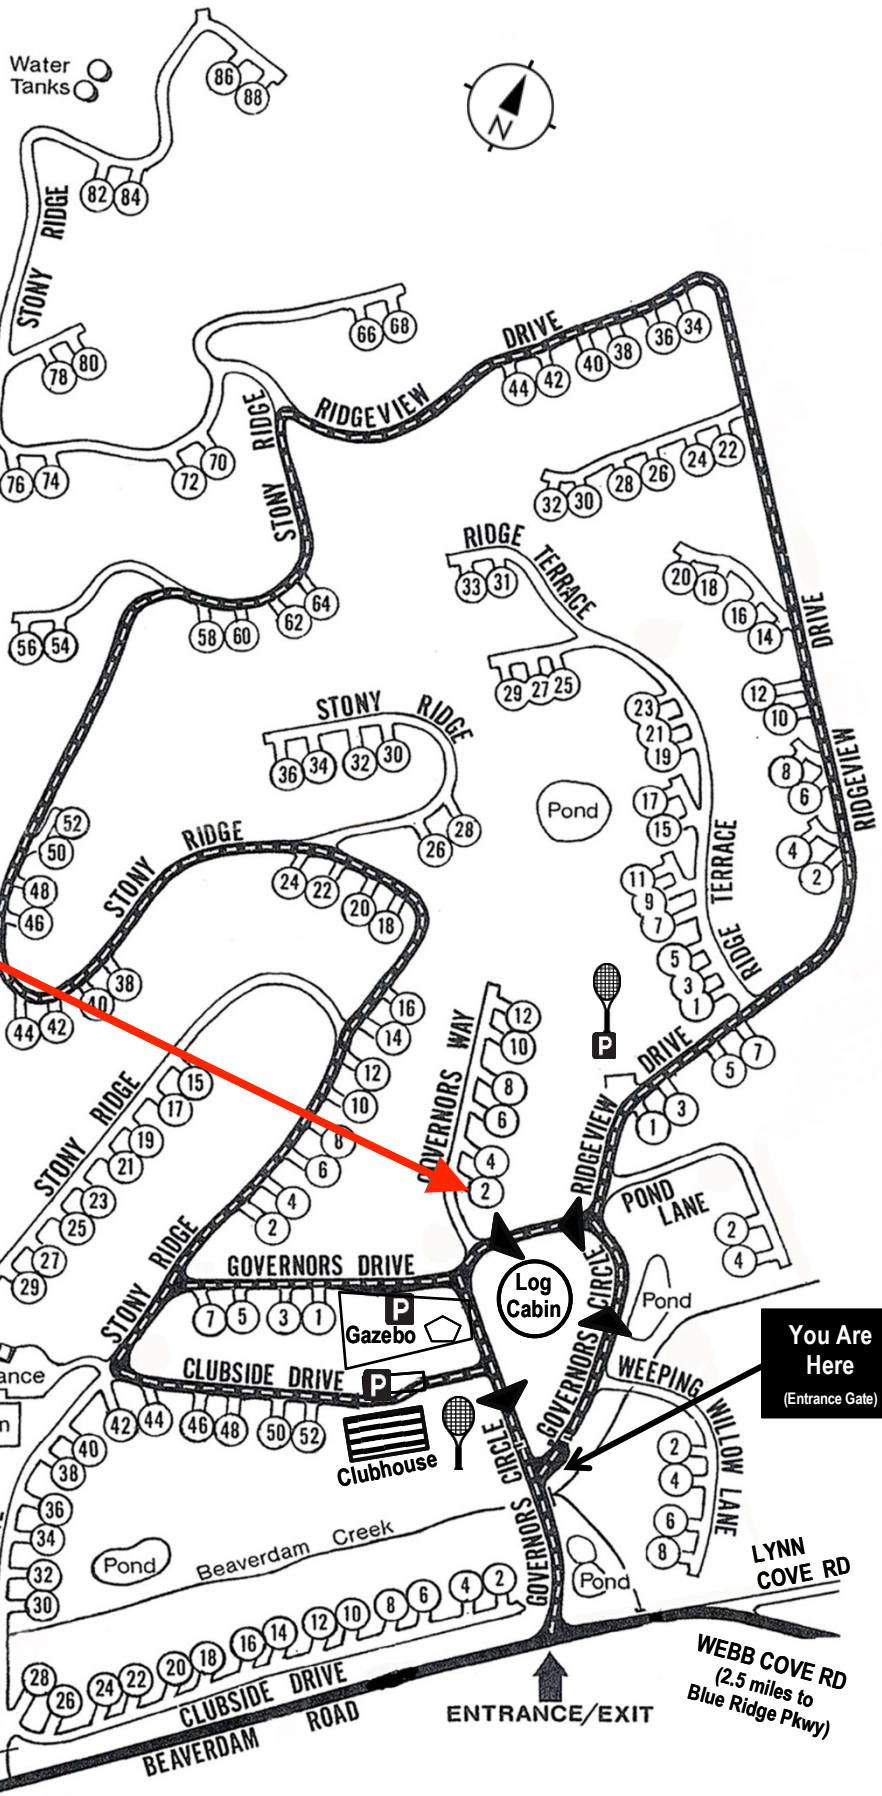

Beaverdam Run Condominium

Community Website

▶ BeaverdamRun.org

Sales Information

▶ BeaverdamRunCondo.com

2 Governors Way

MAP LEGEND

-  Thru - Road
-  One Way Road
-  Clubhouse
-  Log Cabin
-  Tennis and Pickleball Court

You Are Here
(Entrance Gate)

WEBB COVE RD
(2.5 miles to Blue Ridge Pkwy)