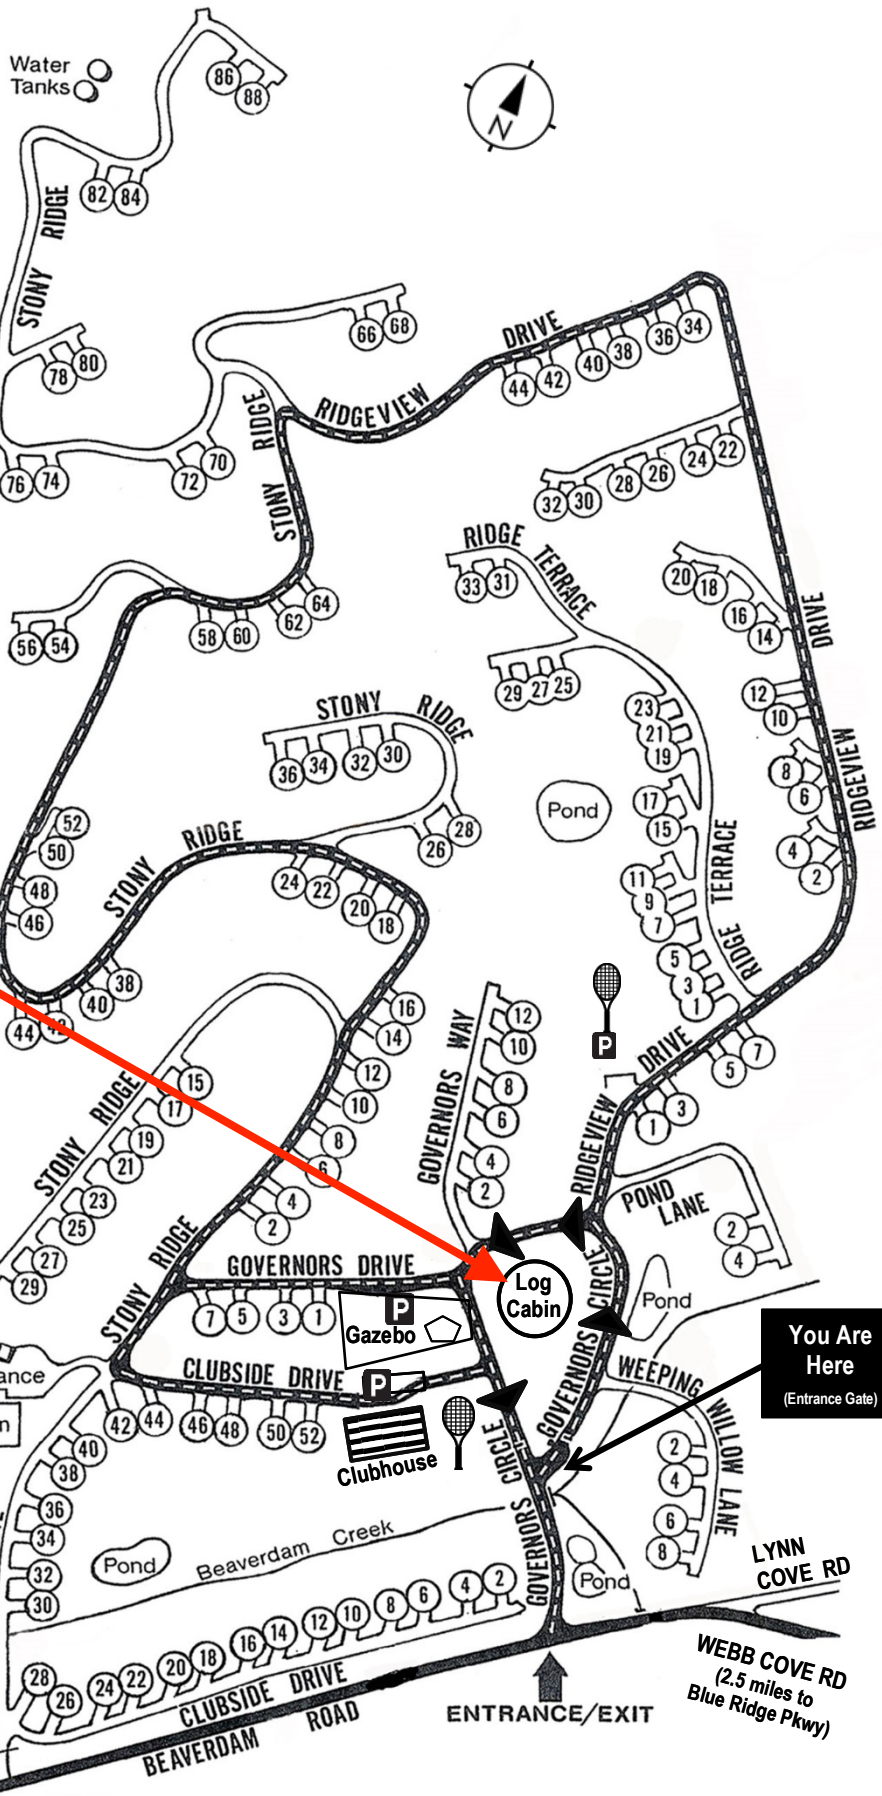

Beaverdam Run Condominium

Community Website

▶ BeaverdamRun.org

Sales Information

▶ BeaverdamRunCondo.com

1 Governors Way

MAP LEGEND

-  Thru - Road
-  One Way Road
-  Clubhouse
-  Log Cabin
-  Tennis and Pickleball Court

You Are Here
(Entrance Gate)

SERVICE GATE

ENTRANCE/EXIT

WEBB COVE RD
(2.5 miles to Blue Ridge Pkwy)