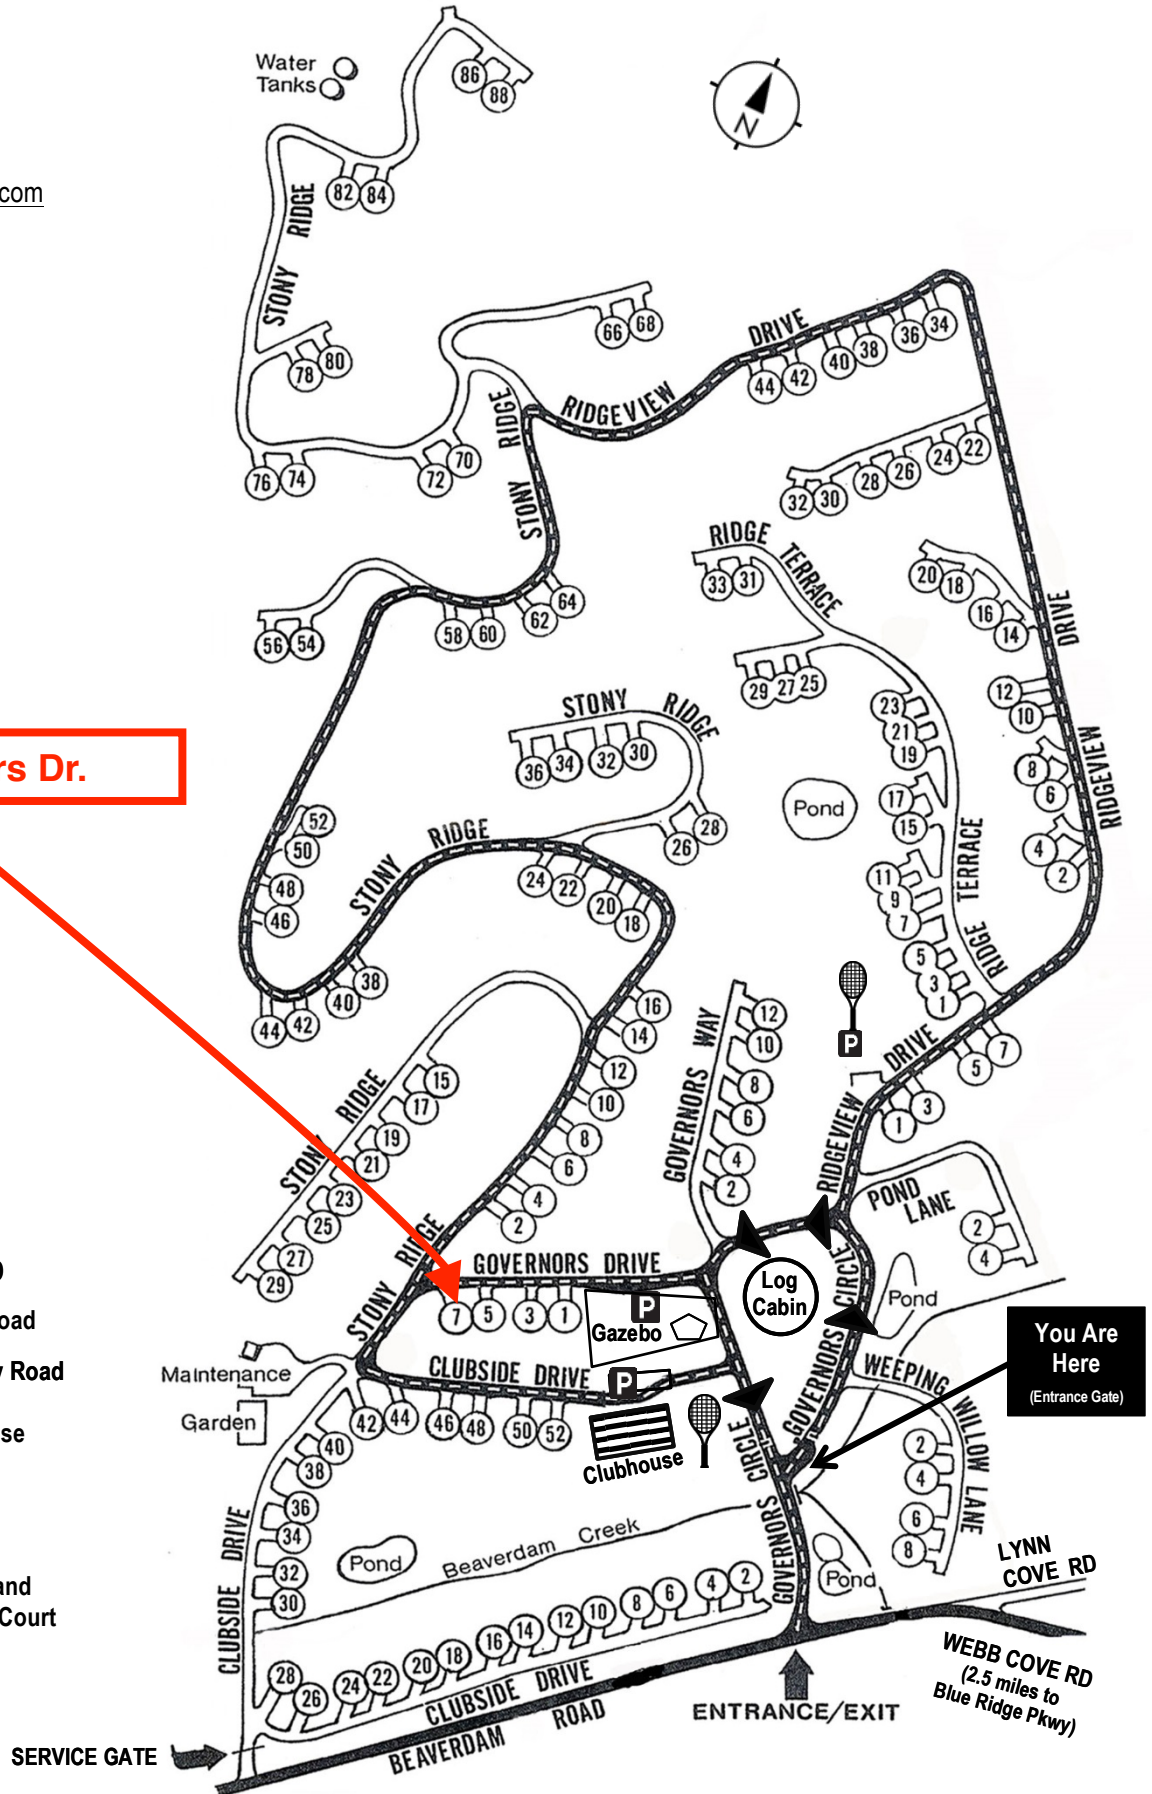

## Sales Information

► [BeaverdamRunCondo.com](http://BeaverdamRunCondo.com)

Water Tanks

**7 Governors Dr.**

### MAP LEGEND

- Thru - Road
- One Way Road
- Clubhouse
- Log Cabin
- Tennis and Pickleball Court

**You Are Here**  
(Entrance Gate)

WEBB COVE RD  
(2.5 miles to  
Blue Ridge Pkwy)