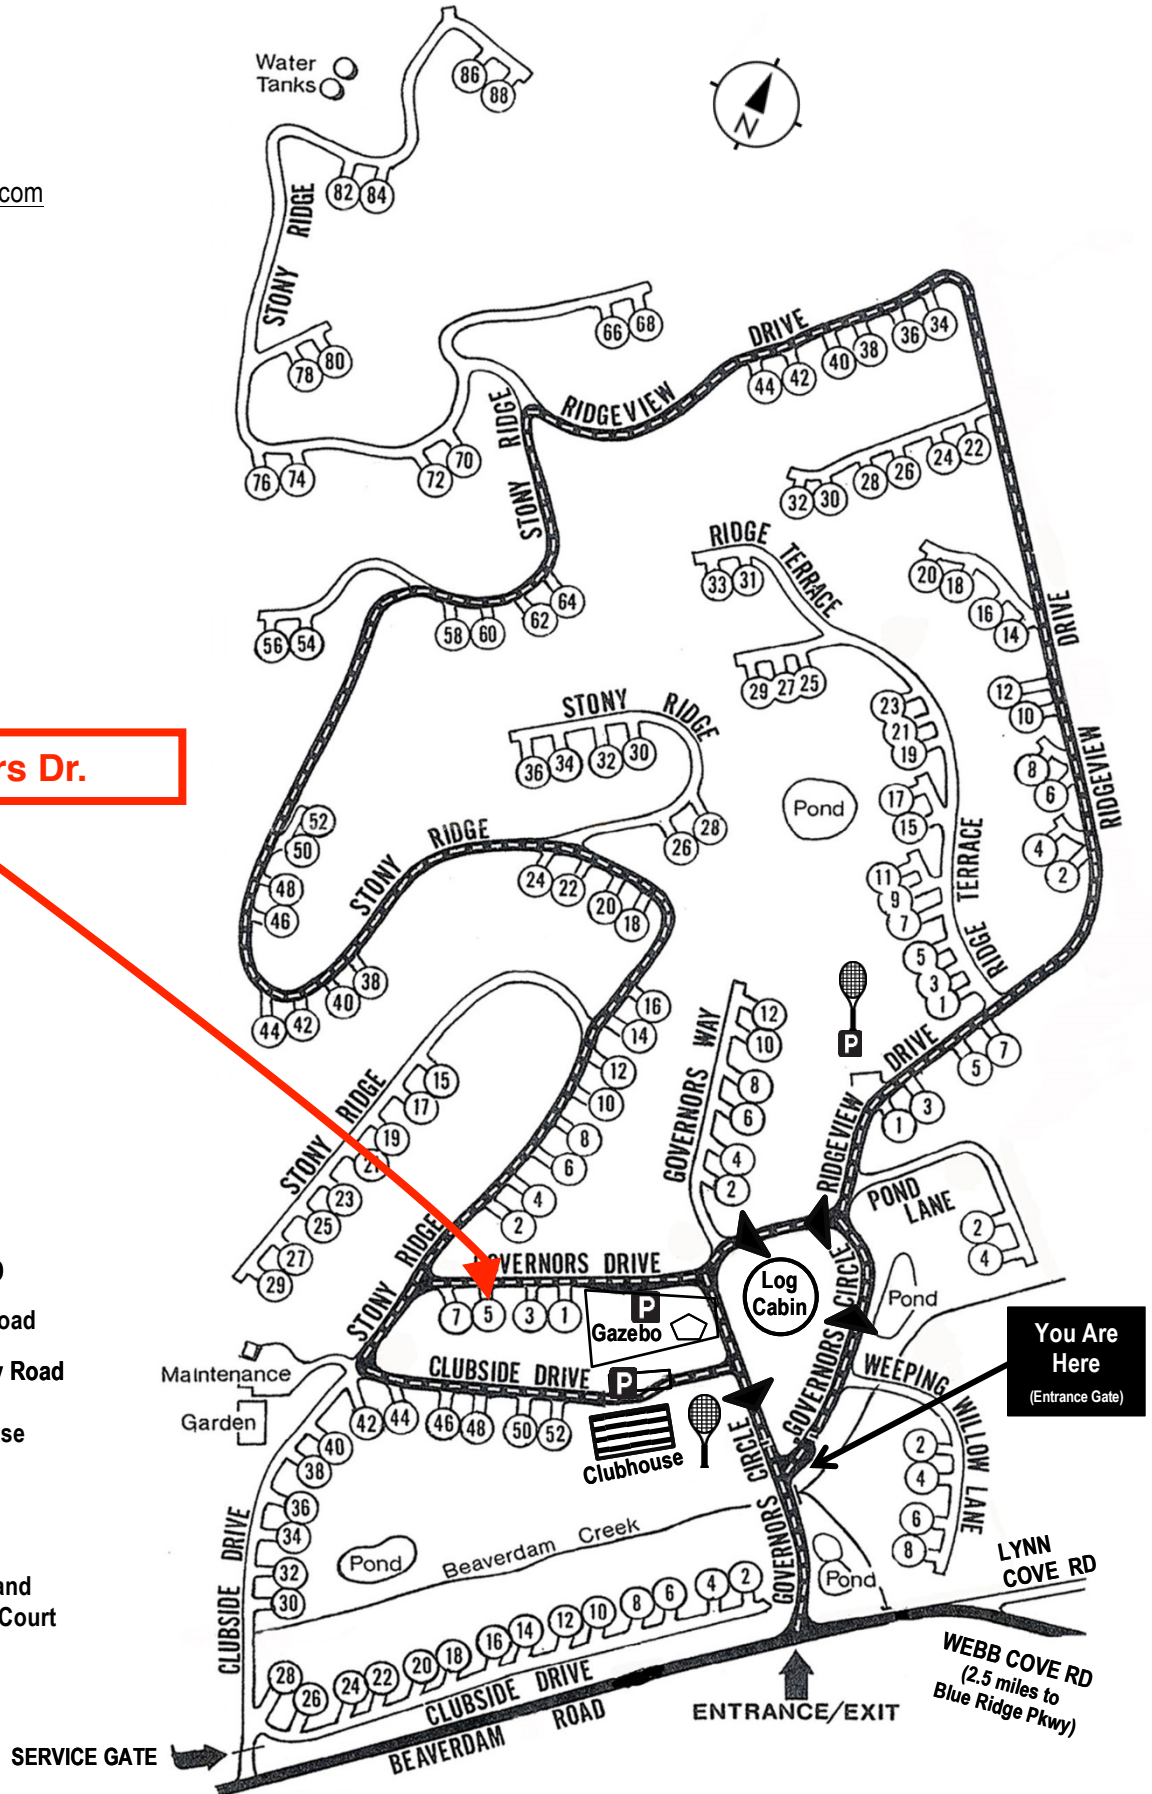

# Beaverdam Run Condominium

**Community Website**

▶ [BeaverdamRun.org](http://BeaverdamRun.org)

**Sales Information**

▶ [BeaverdamRunCondo.com](http://BeaverdamRunCondo.com)

Water Tanks

**5 Governors Dr.**

**MAP LEGEND**

-  Thru - Road
-  One Way Road
-  Clubhouse
-  Log Cabin
-  Tennis and Pickleball Court

**You Are Here**  
(Entrance Gate)

**WEBB COVE RD**  
(2.5 miles to Blue Ridge Pkwy)