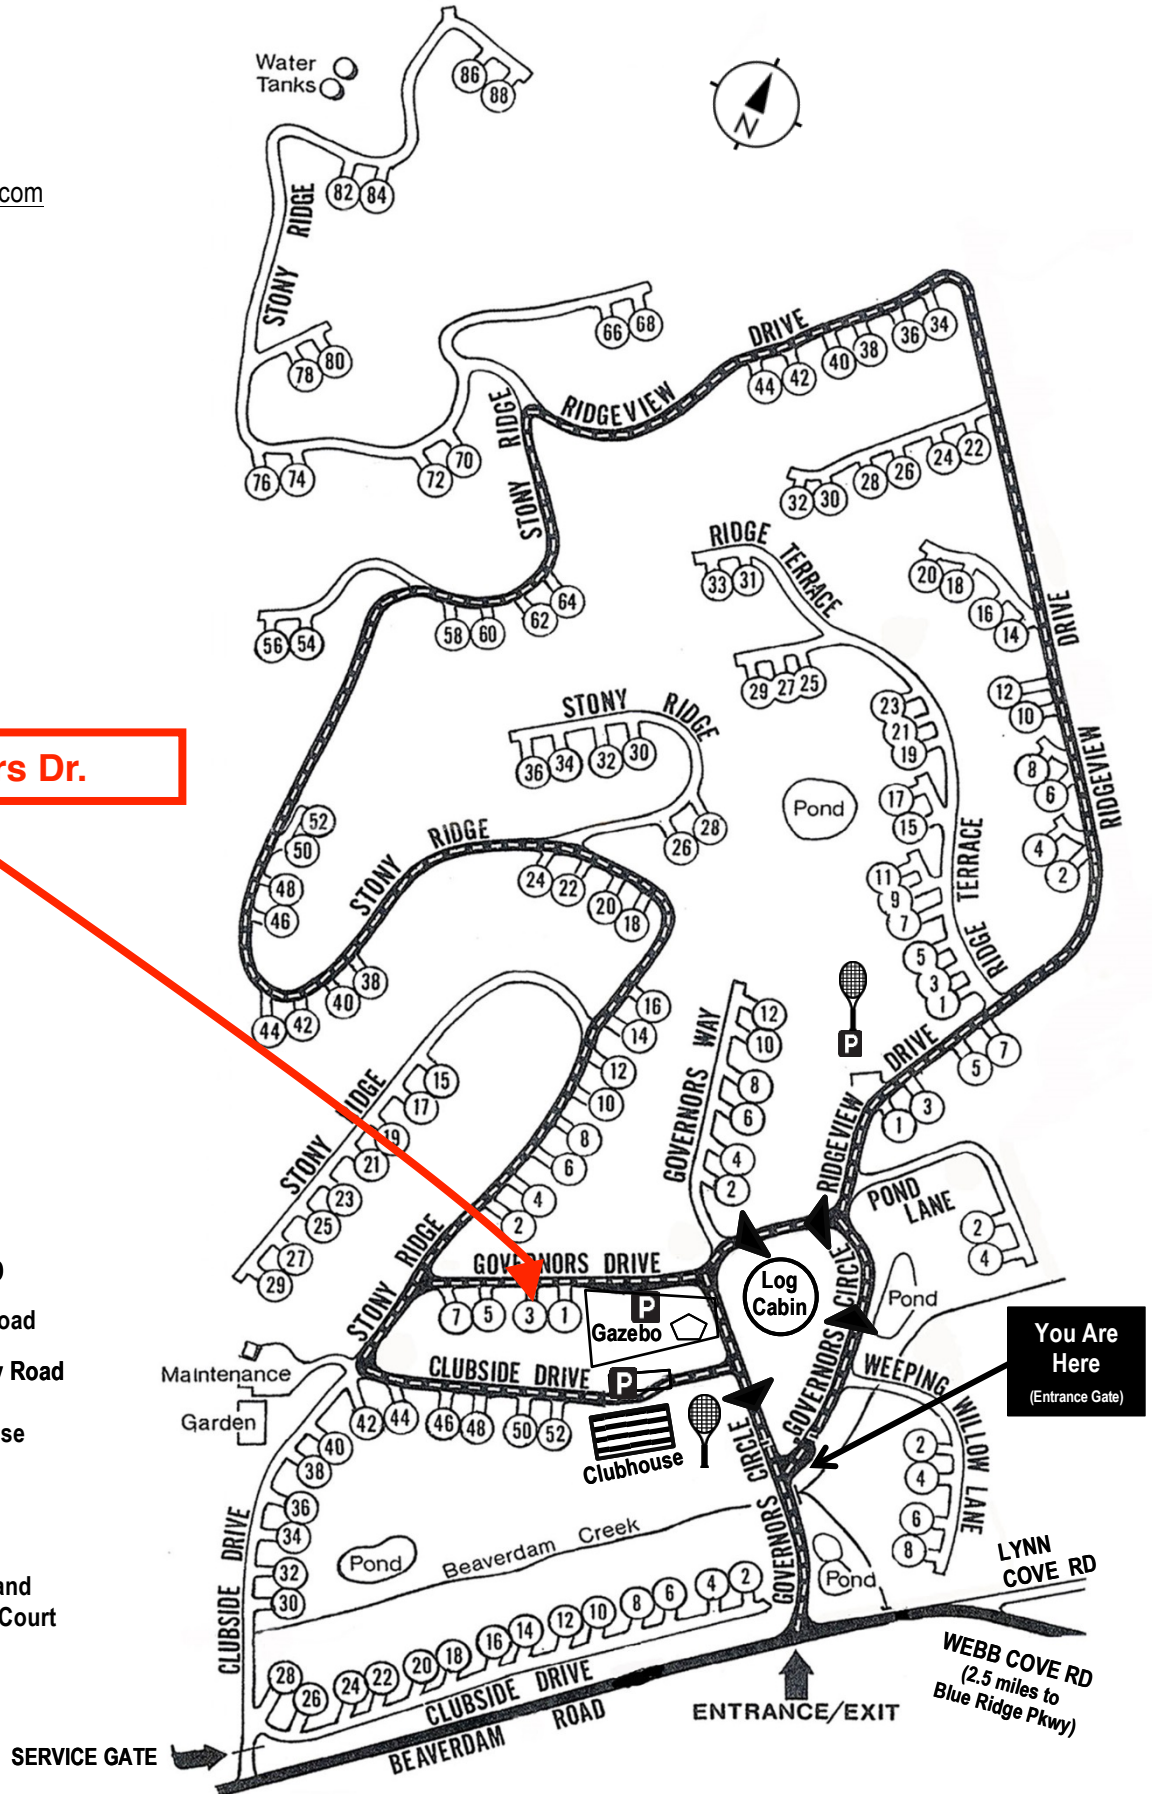

Beaverdam Run Condominium

Community Website

▶ BeaverdamRun.org

Sales Information

▶ BeaverdamRunCondo.com

Water Tanks

3 Governors Dr.

MAP LEGEND

-  Thru - Road
-  One Way Road
-  Clubhouse
-  Log Cabin
-  Tennis and Pickleball Court

You Are Here
(Entrance Gate)

WEBB COVE RD
(2.5 miles to Blue Ridge Pkwy)

SERVICE GATE

ENTRANCE/EXIT