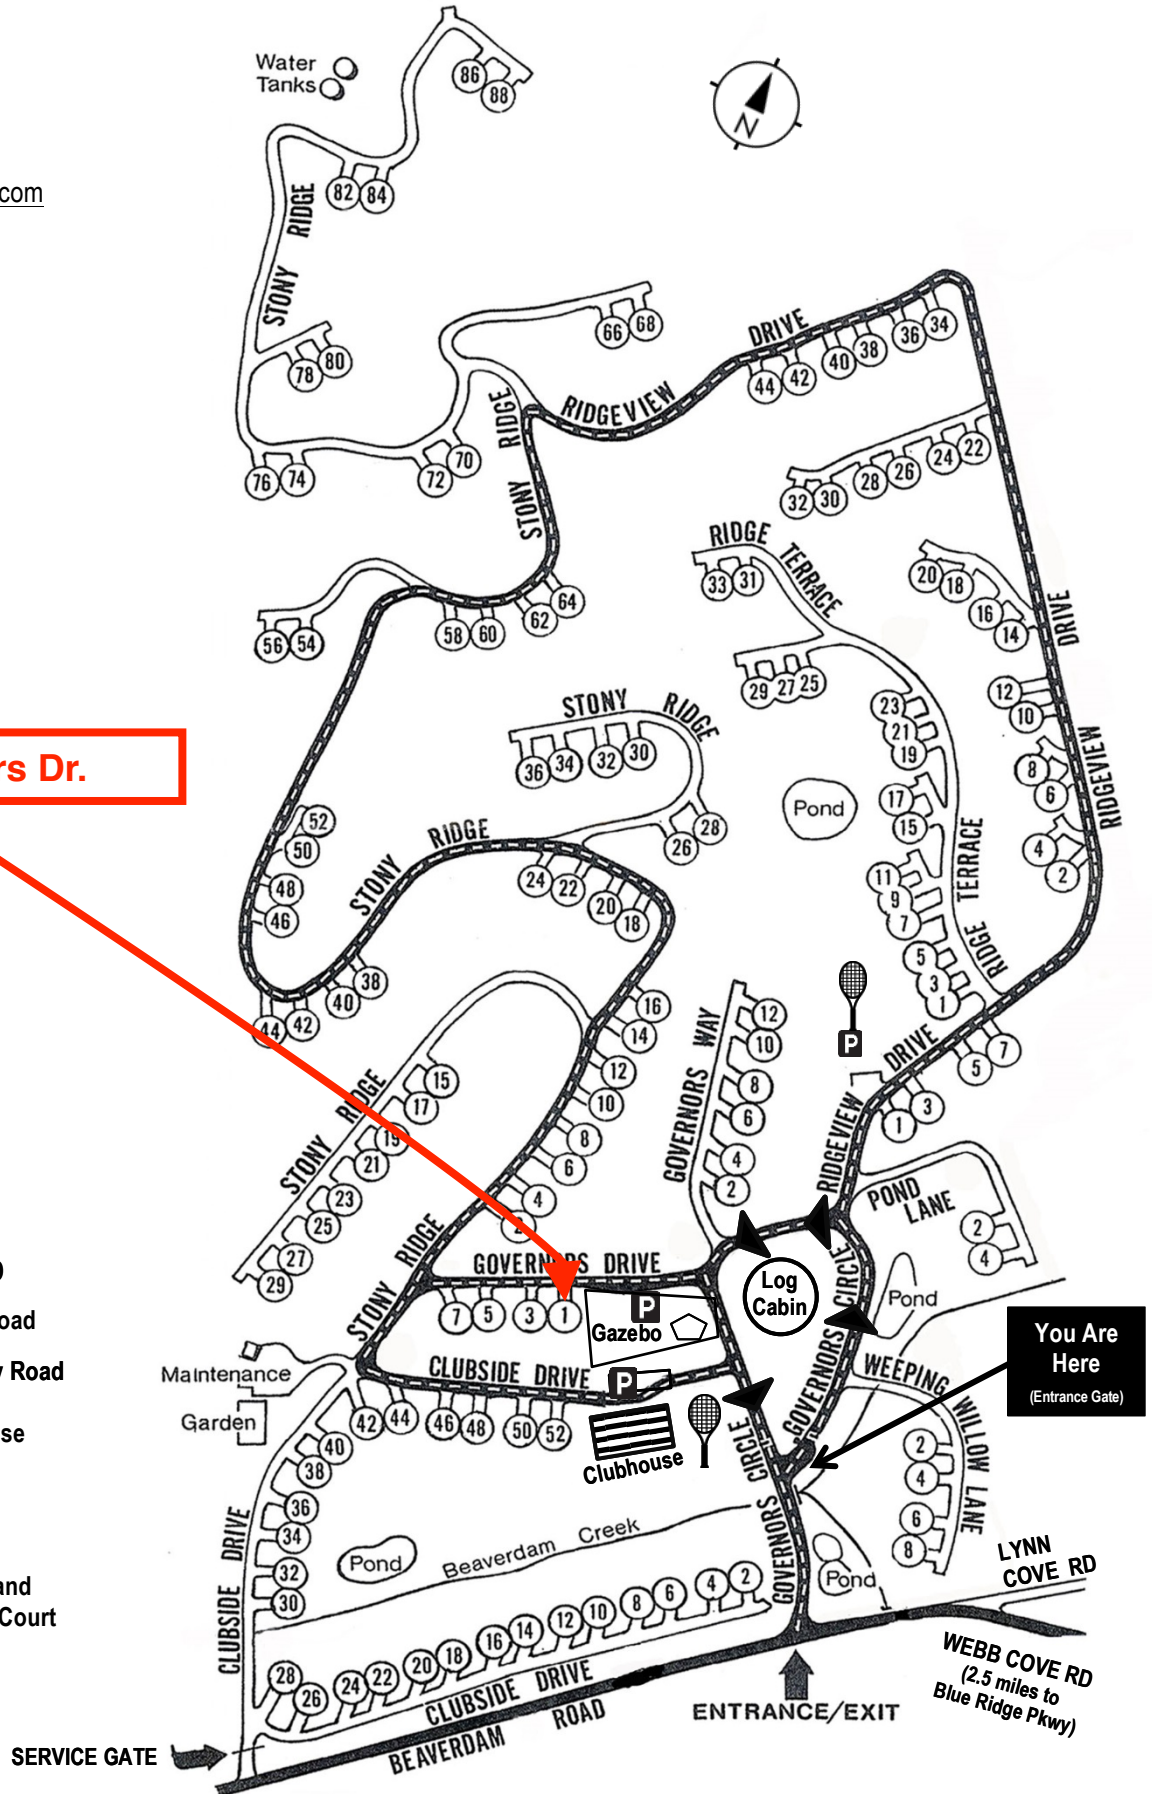

Beaverdam Run Condominium

Community Website

▶ BeaverdamRun.org

Sales Information

▶ BeaverdamRunCondo.com

Water Tanks

1 Governors Dr.

MAP LEGEND

-  Thru - Road
-  One Way Road
-  Clubhouse
-  Log Cabin
-  Tennis and Pickleball Court

You Are Here
(Entrance Gate)

WEBB COVE RD
(2.5 miles to Blue Ridge Pkwy)