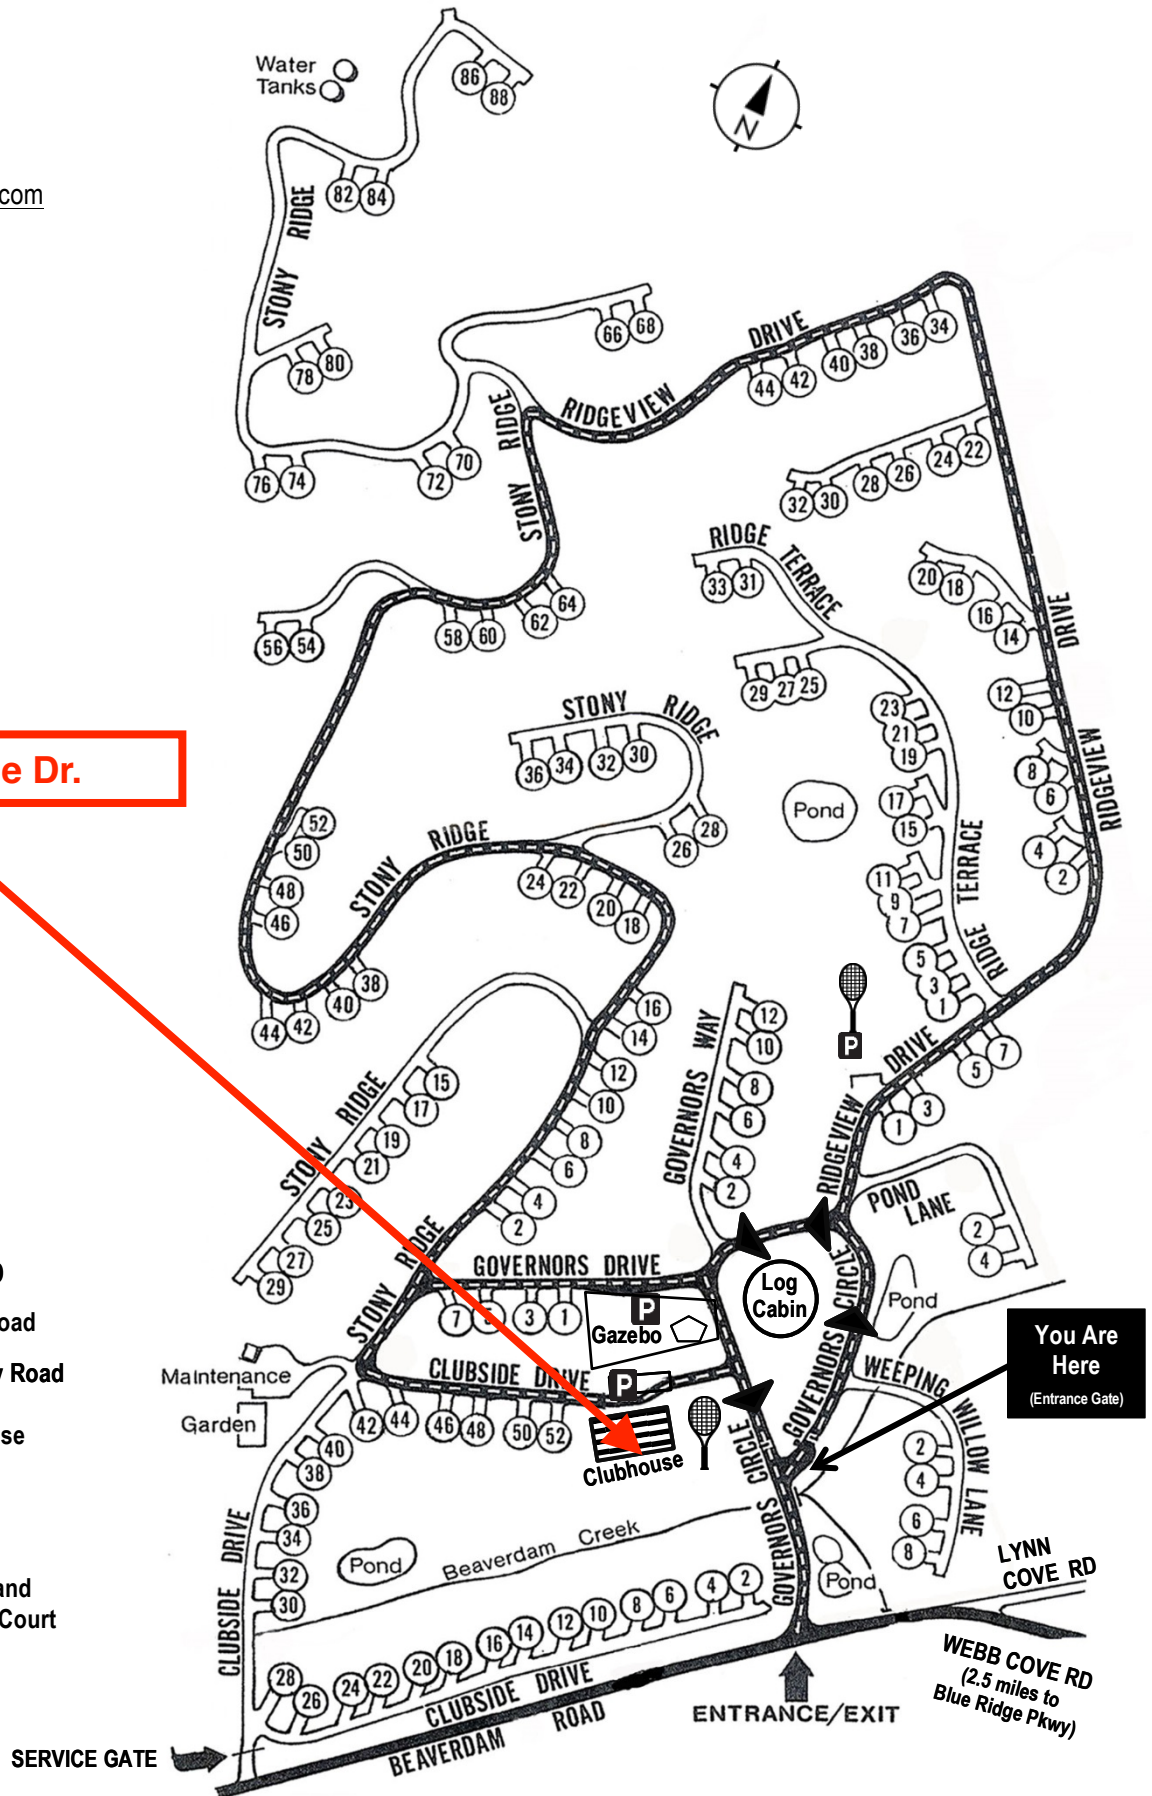

Beaverdam Run Condominium

Community Website

▶ BeaverdamRun.org

Sales Information

▶ BeaverdamRunCondo.com

Water Tanks

54 Clubside Dr.

MAP LEGEND

-  Thru - Road
-  One Way Road
-  Clubhouse
-  Log Cabin
-  Tennis and Pickleball Court

You Are Here
(Entrance Gate)

WEBB COVE RD
(2.5 miles to Blue Ridge Pkwy)