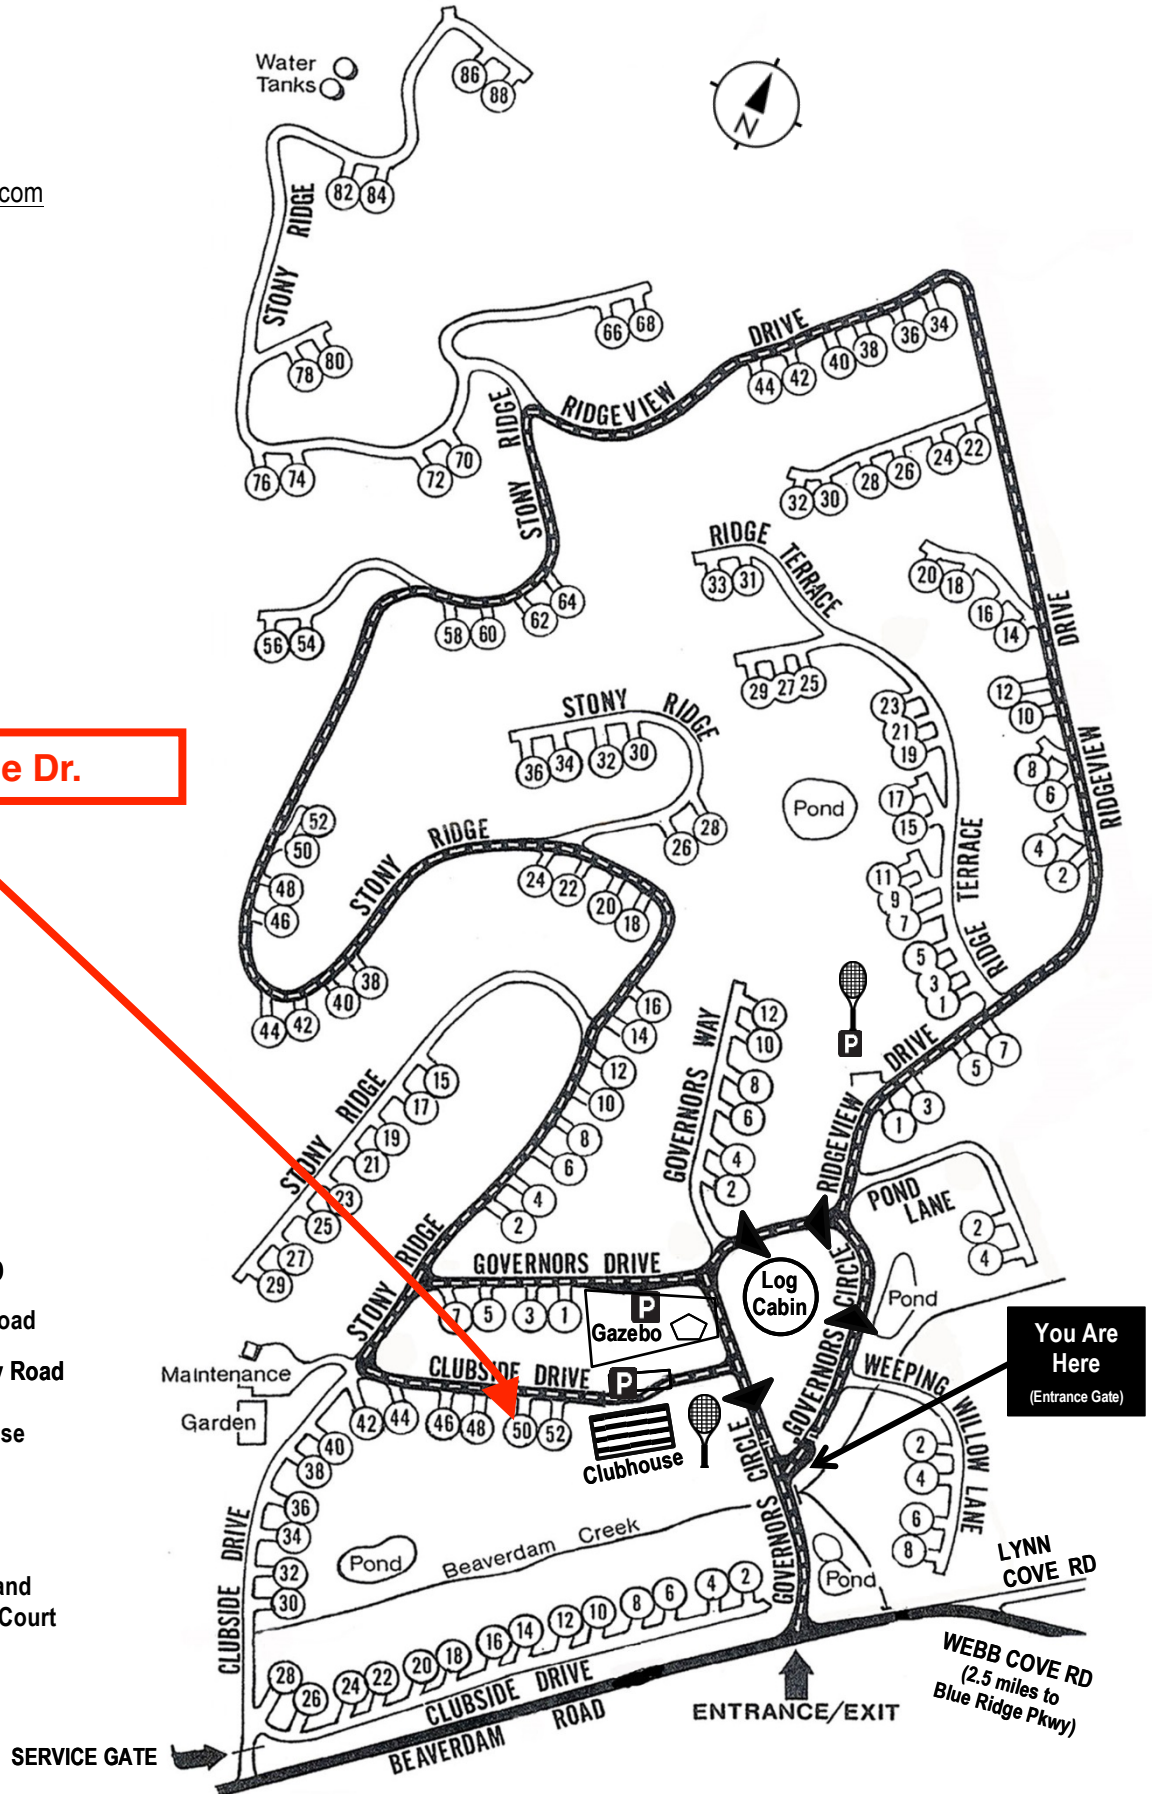

Beaverdam Run Condominium

Community Website

▶ BeaverdamRun.org

Sales Information

▶ BeaverdamRunCondo.com

Water Tanks

50 Clubside Dr.

MAP LEGEND

-  Thru - Road
-  One Way Road
-  Clubhouse
-  Log Cabin
-  Tennis and Pickleball Court

You Are Here
(Entrance Gate)

WEBB COVE RD
(2.5 miles to Blue Ridge Pkwy)

SERVICE GATE

ENTRANCE/EXIT