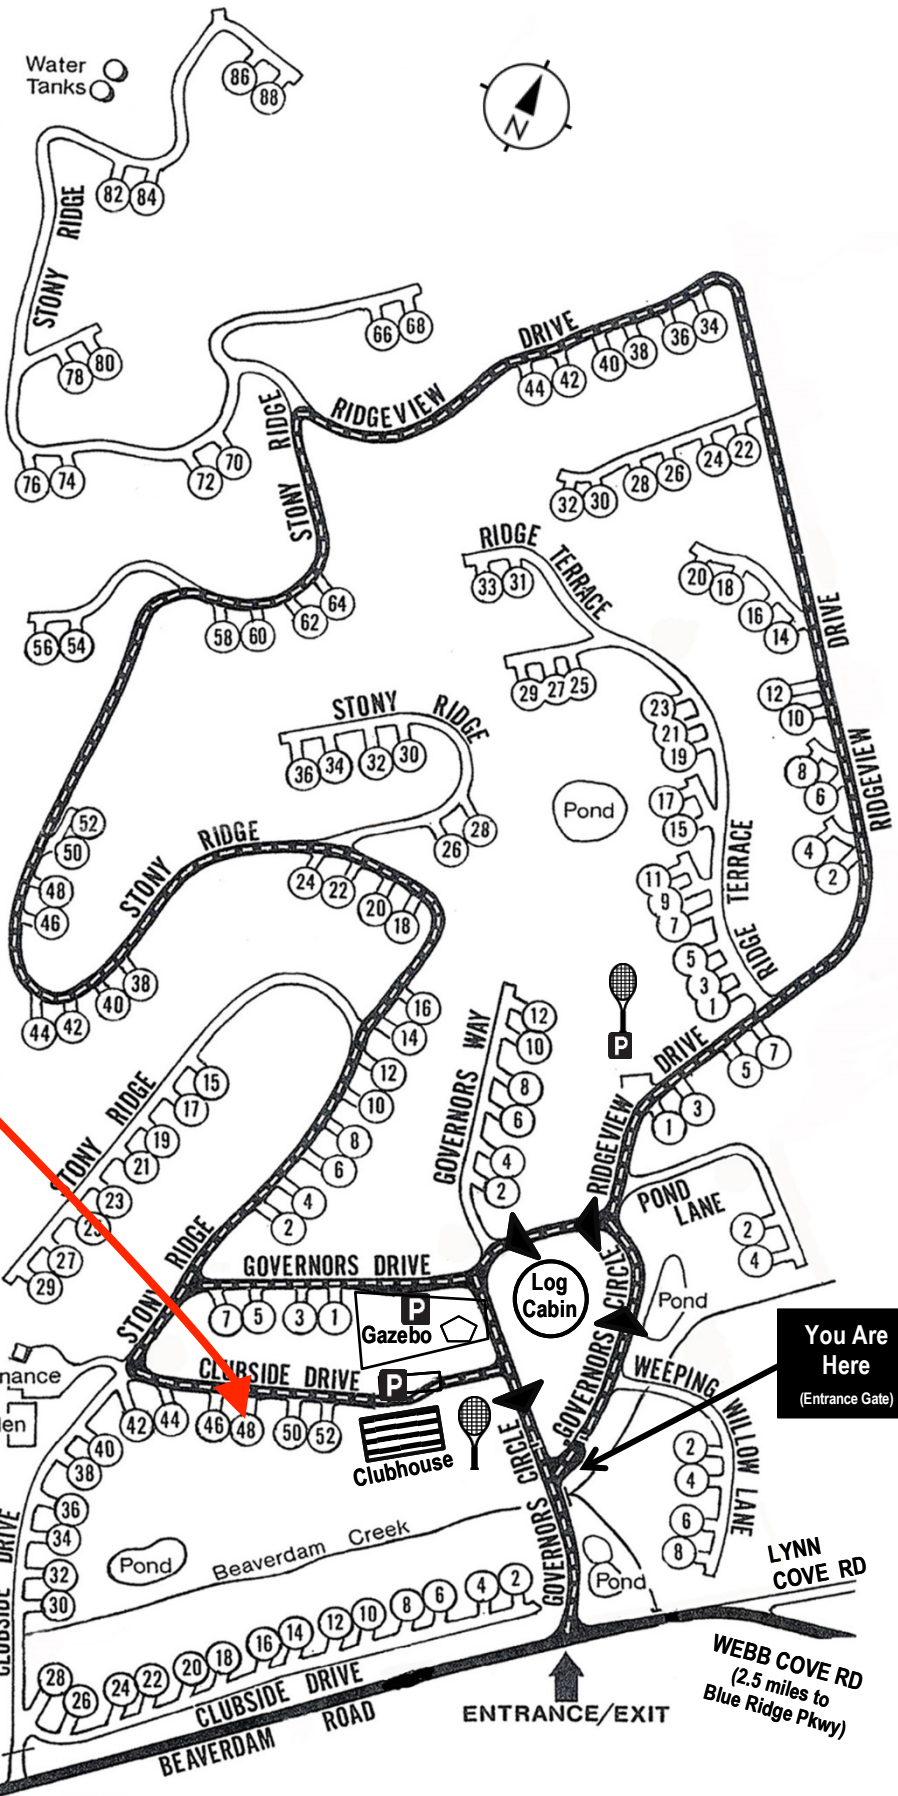

Beaverdam Run Condominium

Community Website

▶ BeaverdamRun.org

Sales Information

▶ BeaverdamRunCondo.com

48 Clubside Dr.

MAP LEGEND

-  Thru - Road
-  One Way Road
-  Clubhouse
-  Log Cabin
-  Tennis and Pickleball Court

You Are Here
(Entrance Gate)

SERVICE GATE

ENTRANCE/EXIT

WEBB COVE RD
(2.5 miles to Blue Ridge Pkwy)