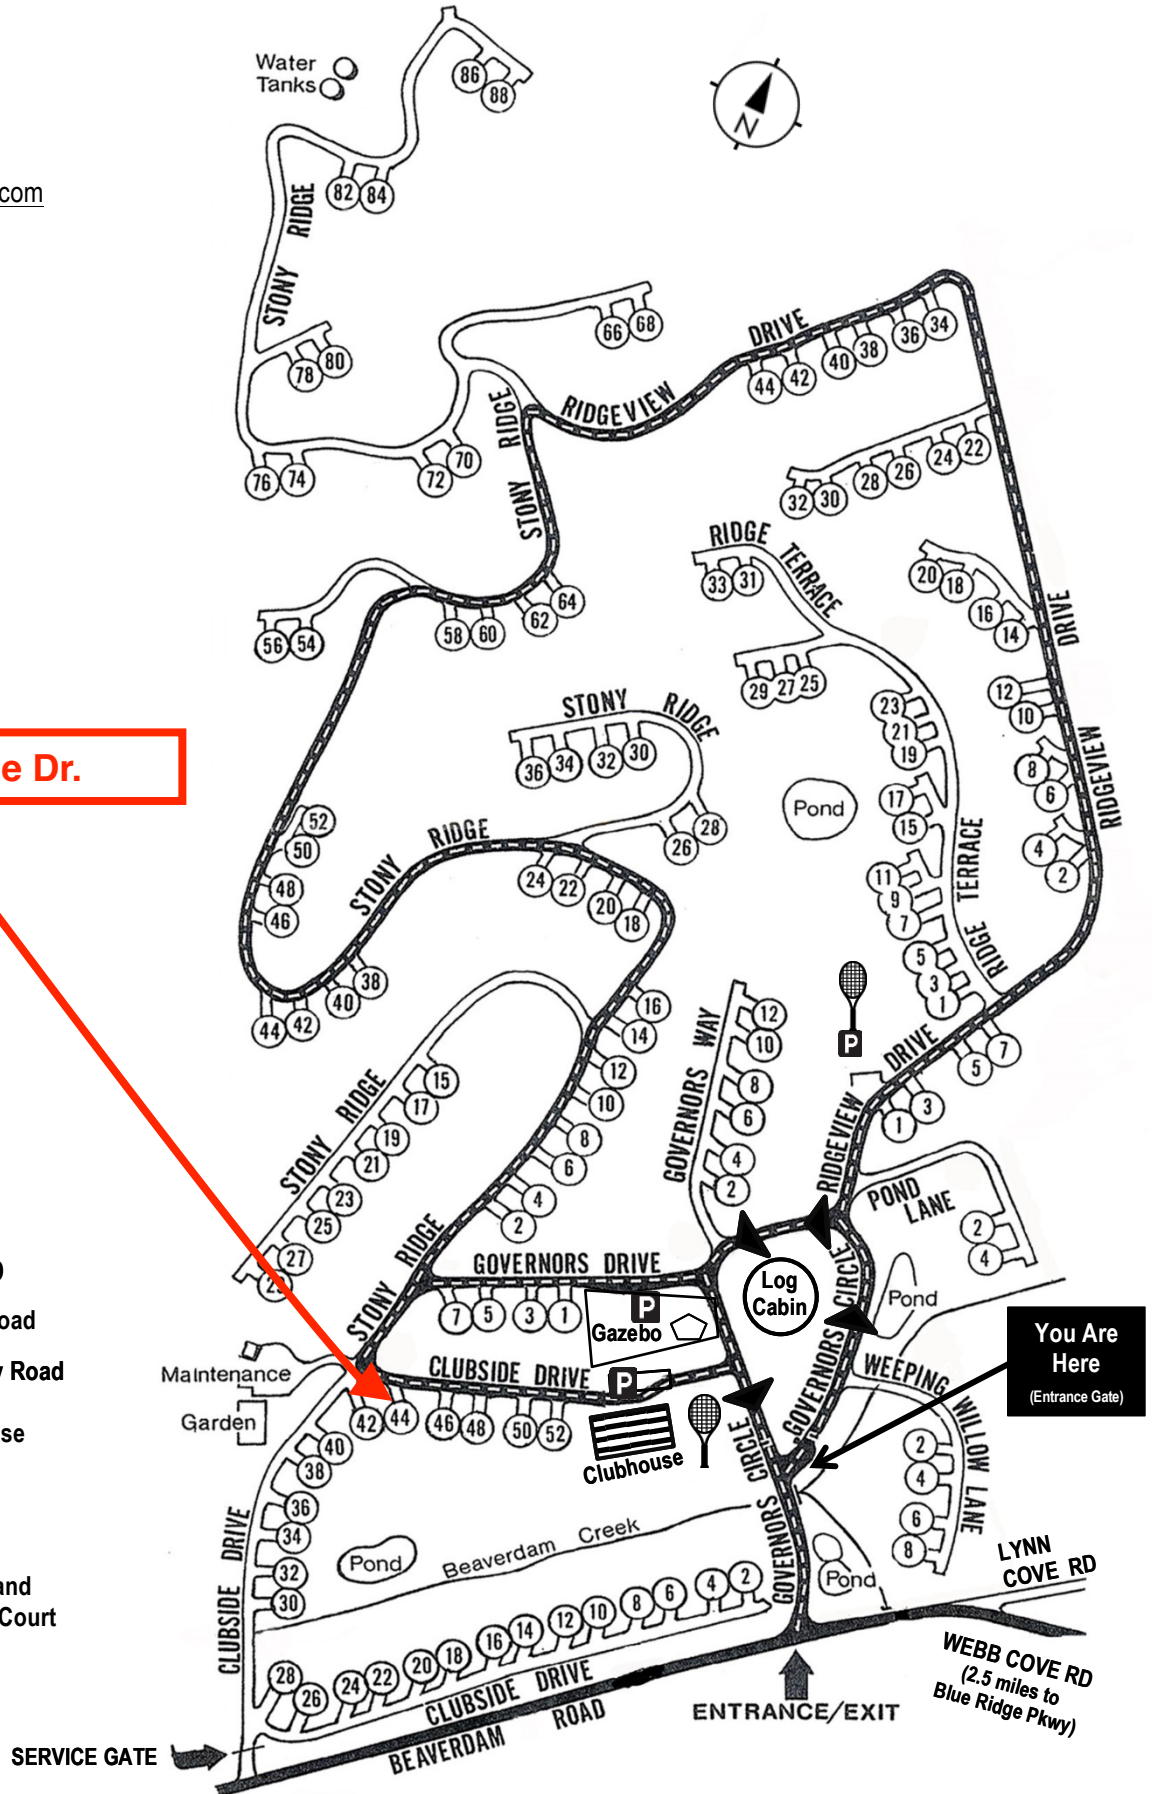

Beaverdam Run Condominium

Community Website

► BeaverdamRun.org

Sales Information

► BeaverdamRunCondo.com

Water Tanks

44 Clubside Dr.

MAP LEGEND

- Thru - Road
- One Way Road
- Clubhouse
- Log Cabin
- Tennis and Pickleball Court

You Are Here
(Entrance Gate)

WEBB COVE RD
(2.5 miles to Blue Ridge Pkwy)