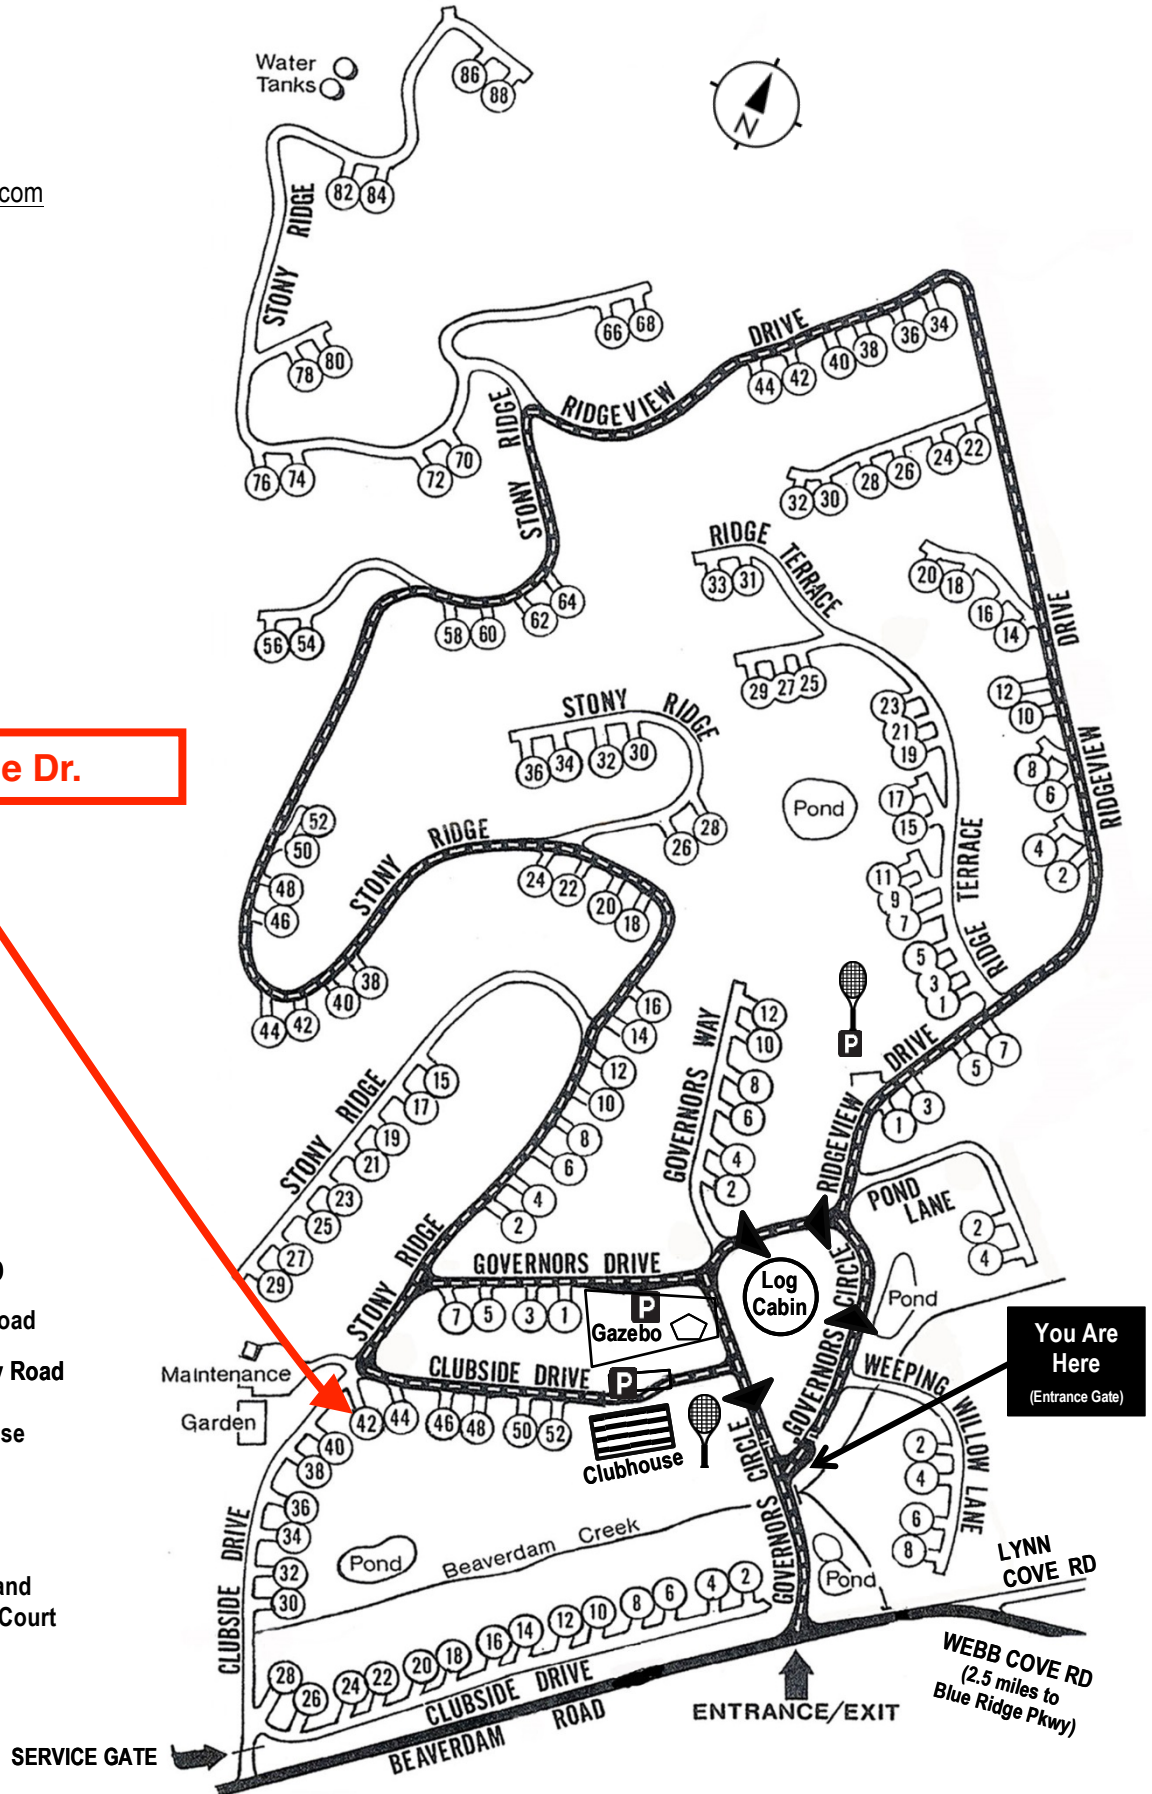

Beaverdam Run Condominium

Community Website

▶ BeaverdamRun.org

Sales Information

▶ BeaverdamRunCondo.com

Water Tanks

42 Clubside Dr.

MAP LEGEND

-  Thru - Road
-  One Way Road
-  Clubhouse
-  Log Cabin
-  Tennis and Pickleball Court

You Are Here
(Entrance Gate)

WEBB COVE RD
(2.5 miles to Blue Ridge Pkwy)

LYNN COVE RD