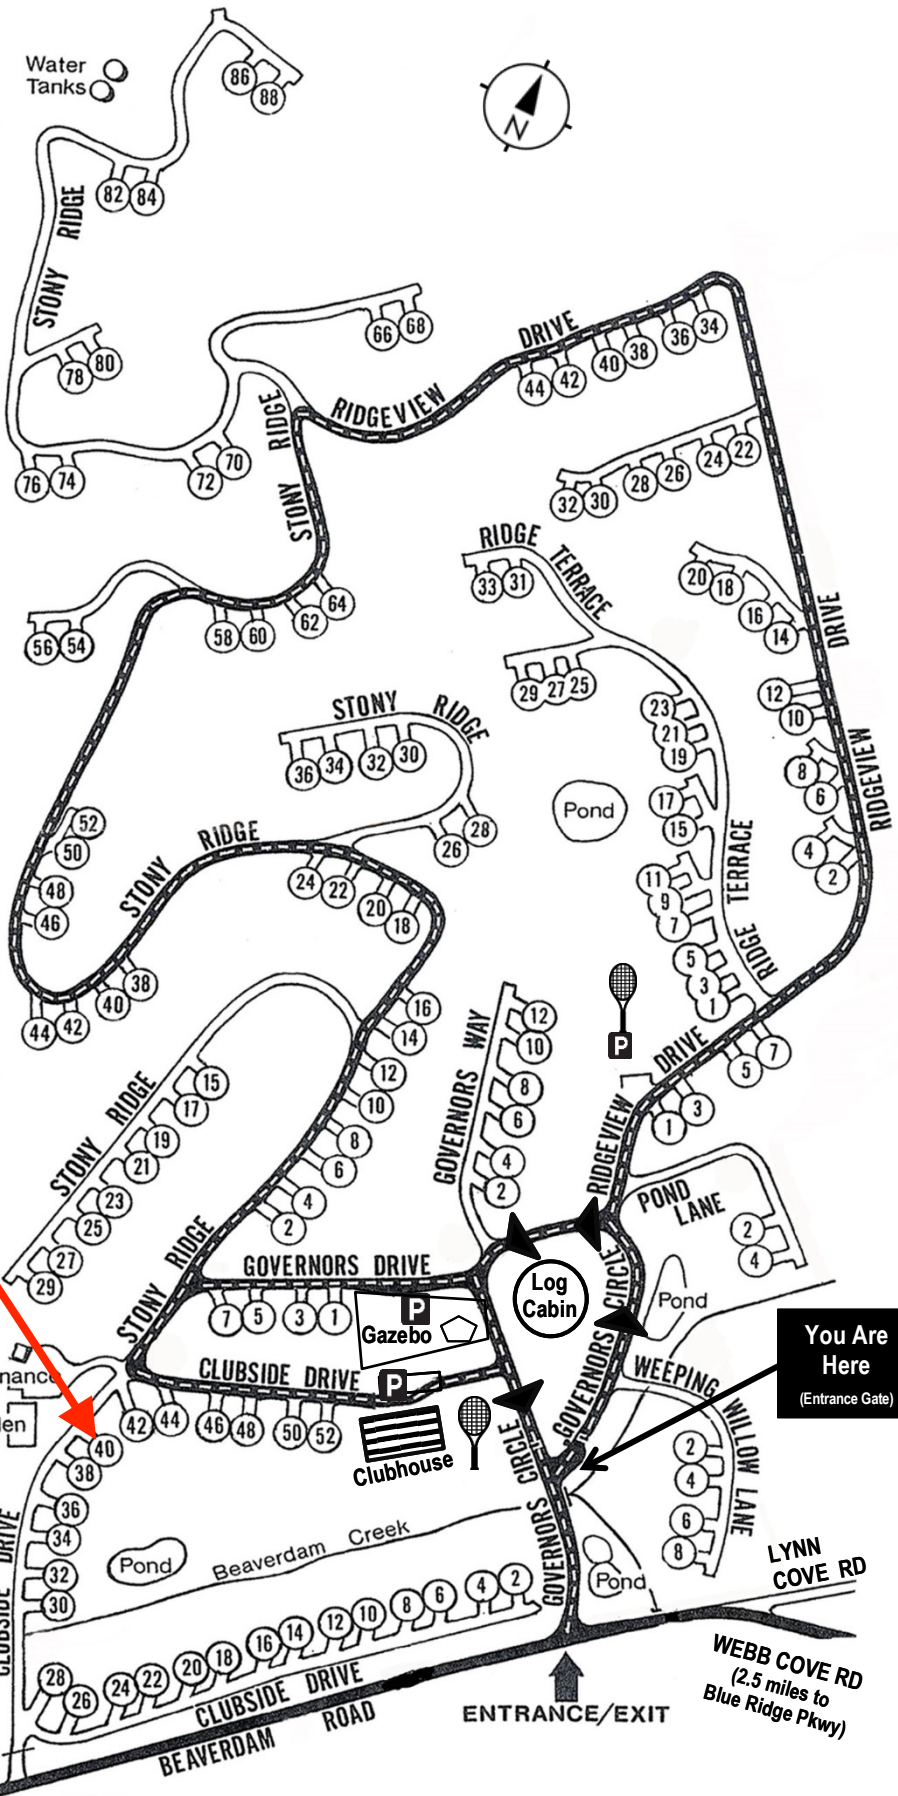

Beaverdam Run Condominium

Community Website

▶ BeaverdamRun.org

Sales Information

▶ BeaverdamRunCondo.com

40 Clubside Dr.

MAP LEGEND

-  Thru - Road
-  One Way Road
-  Clubhouse
-  Log Cabin
-  Tennis and Pickleball Court

You Are Here
(Entrance Gate)

SERVICE GATE

ENTRANCE/EXIT

WEBB COVE RD
(2.5 miles to Blue Ridge Pkwy)