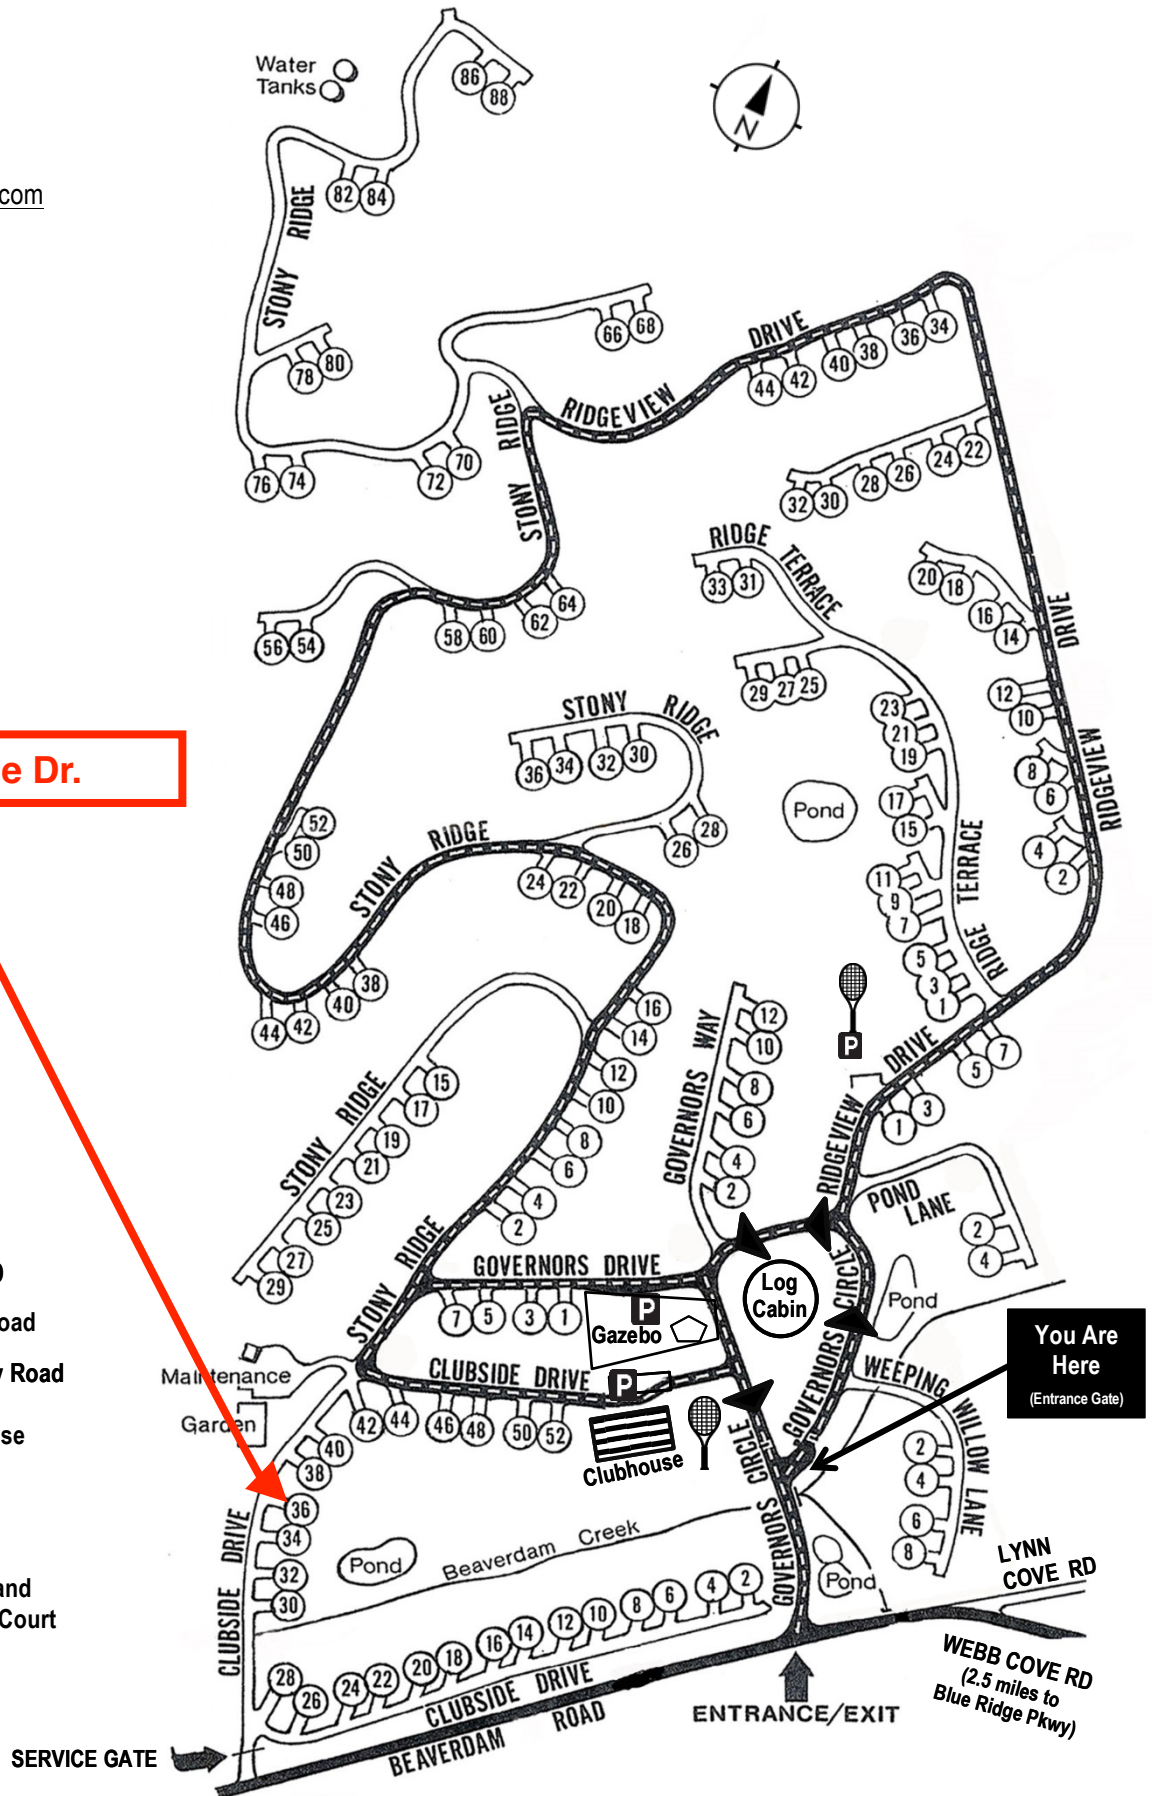

Beaverdam Run Condominium

Community Website

▶ BeaverdamRun.org

Sales Information

▶ BeaverdamRunCondo.com

Water Tanks

36 Clubside Dr.

MAP LEGEND

- Thru - Road
- One Way Road
- Clubhouse
- Log Cabin
- Tennis and Pickleball Court

You Are Here
(Entrance Gate)

WEBB COVE RD
(2.5 miles to Blue Ridge Pkwy)