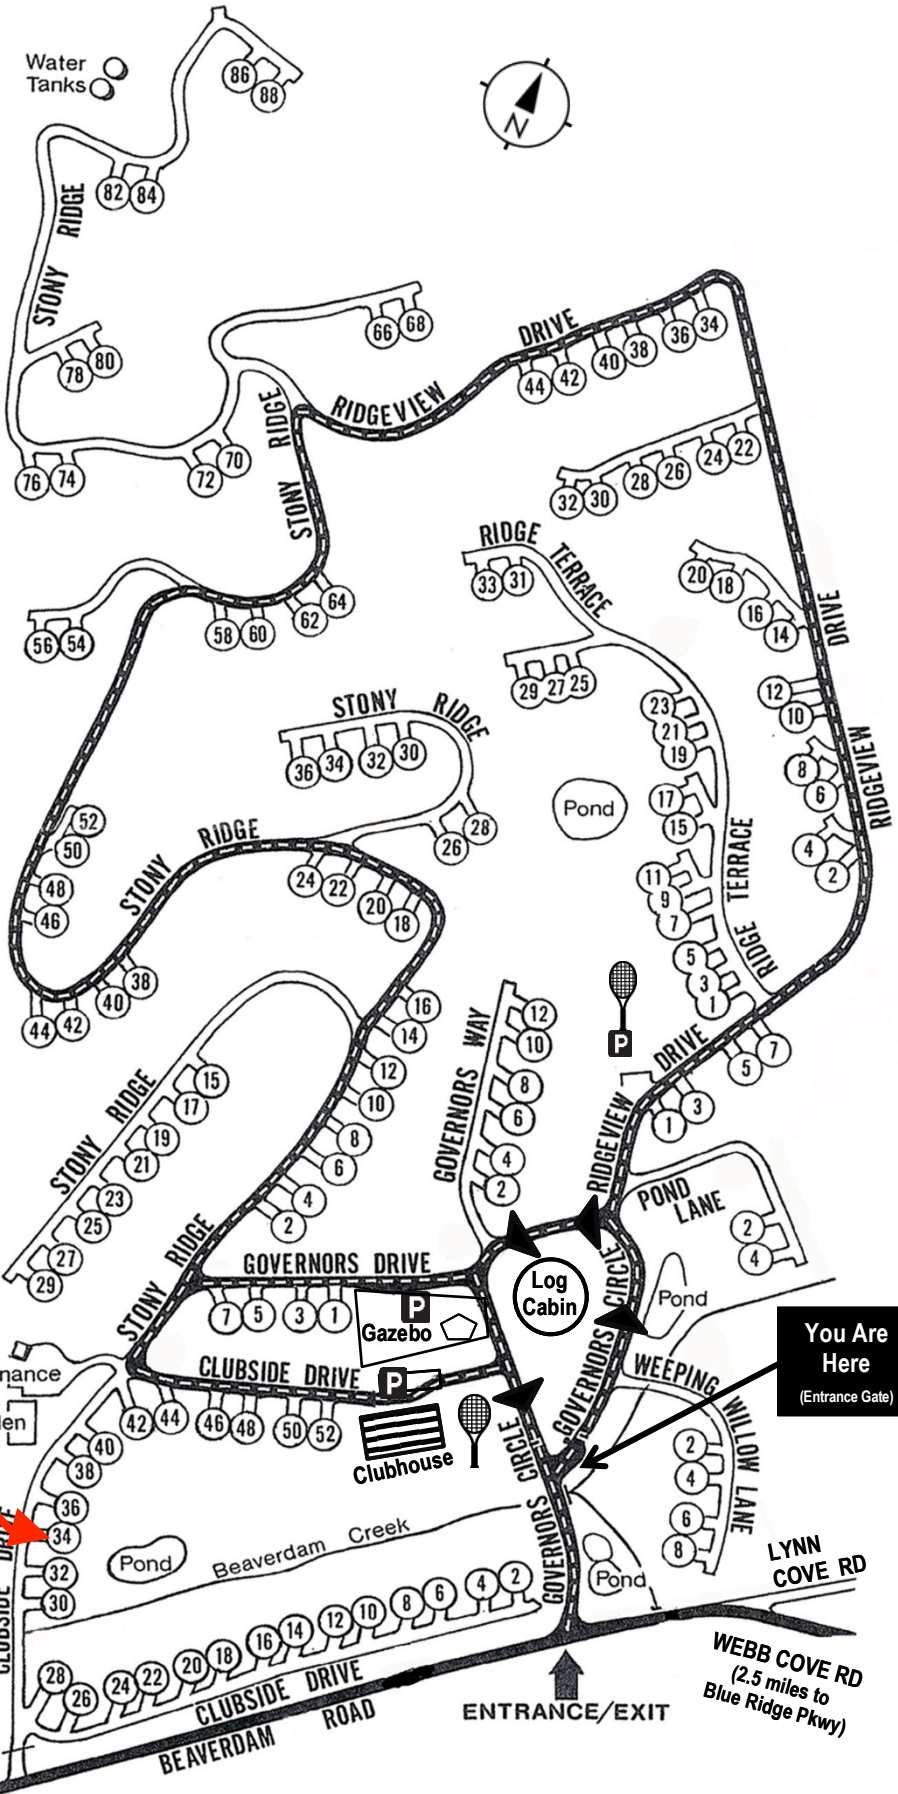

Beaverdam Run Condominium

Community Website

▶ BeaverdamRun.org

Sales Information

▶ BeaverdamRunCondo.com

34 Clubside Dr.

MAP LEGEND

-  Thru - Road
-  One Way Road
-  Clubhouse
-  Log Cabin
-  Tennis and Pickleball Court

You Are Here
(Entrance Gate)

SERVICE GATE

ENTRANCE/EXIT

WEBB COVE RD
(2.5 miles to Blue Ridge Pkwy)