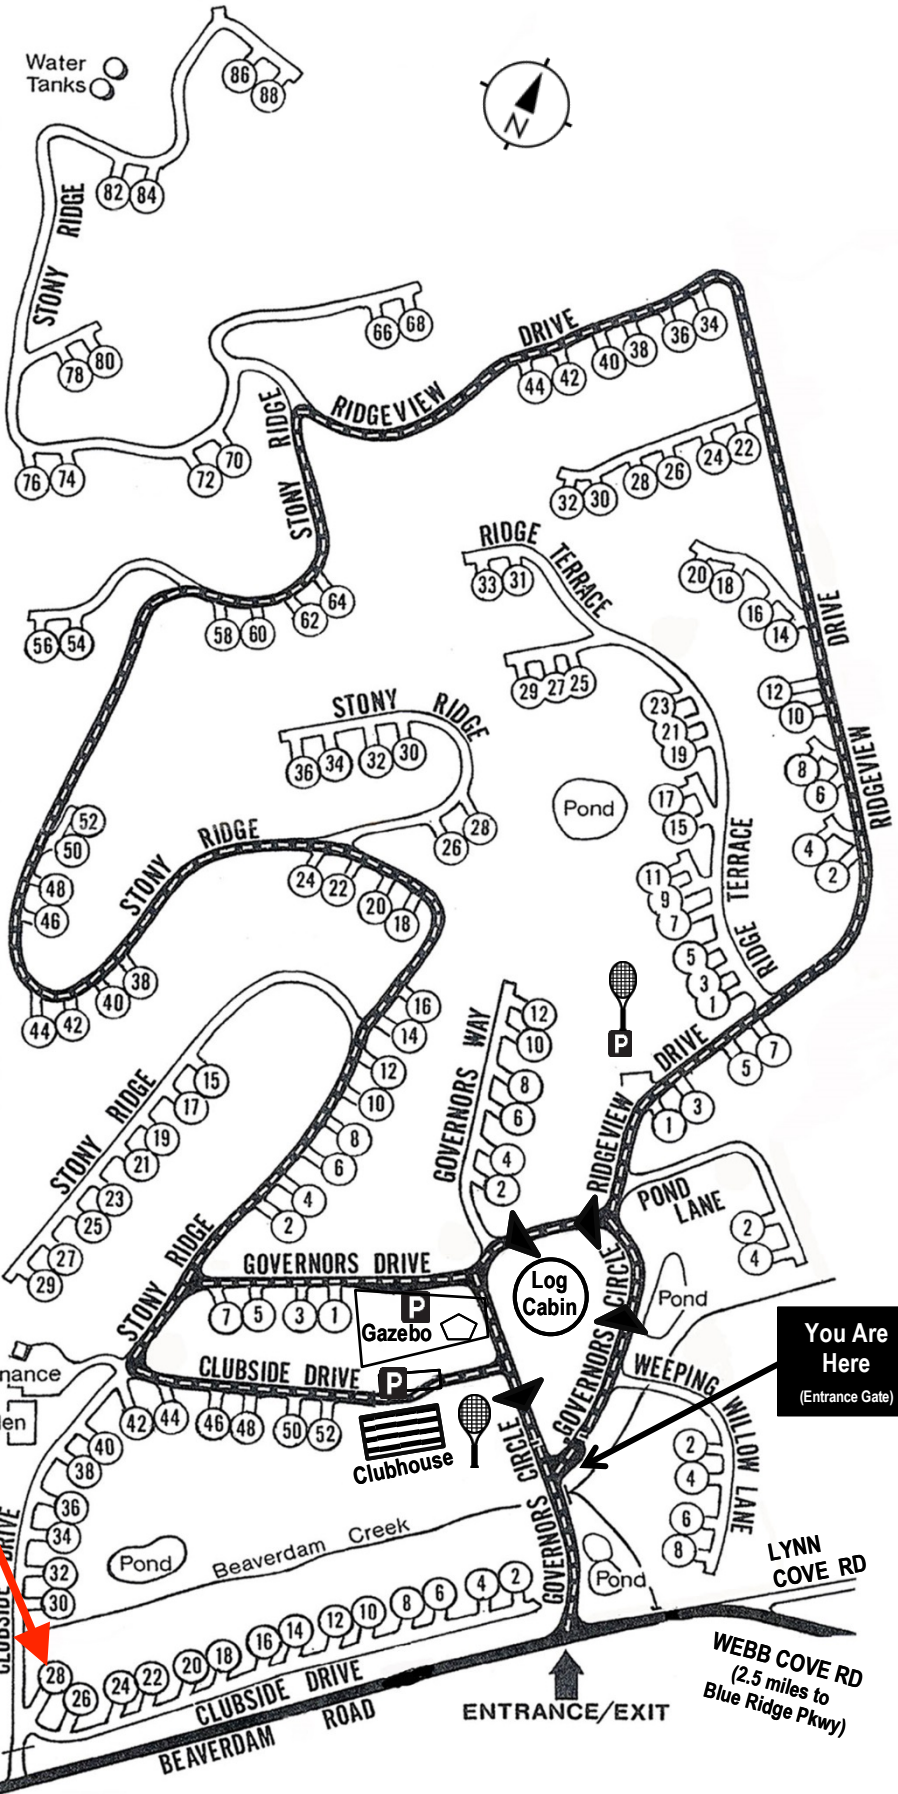

Beaverdam Run Condominium

Community Website

▶ BeaverdamRun.org

Sales Information

▶ BeaverdamRunCondo.com

28 Clubside Dr.

MAP LEGEND

-  Thru - Road
-  One Way Road
-  Clubhouse
-  Log Cabin
-  Tennis and Pickleball Court

You Are Here
(Entrance Gate)

WEBB COVE RD
(2.5 miles to Blue Ridge Pkwy)