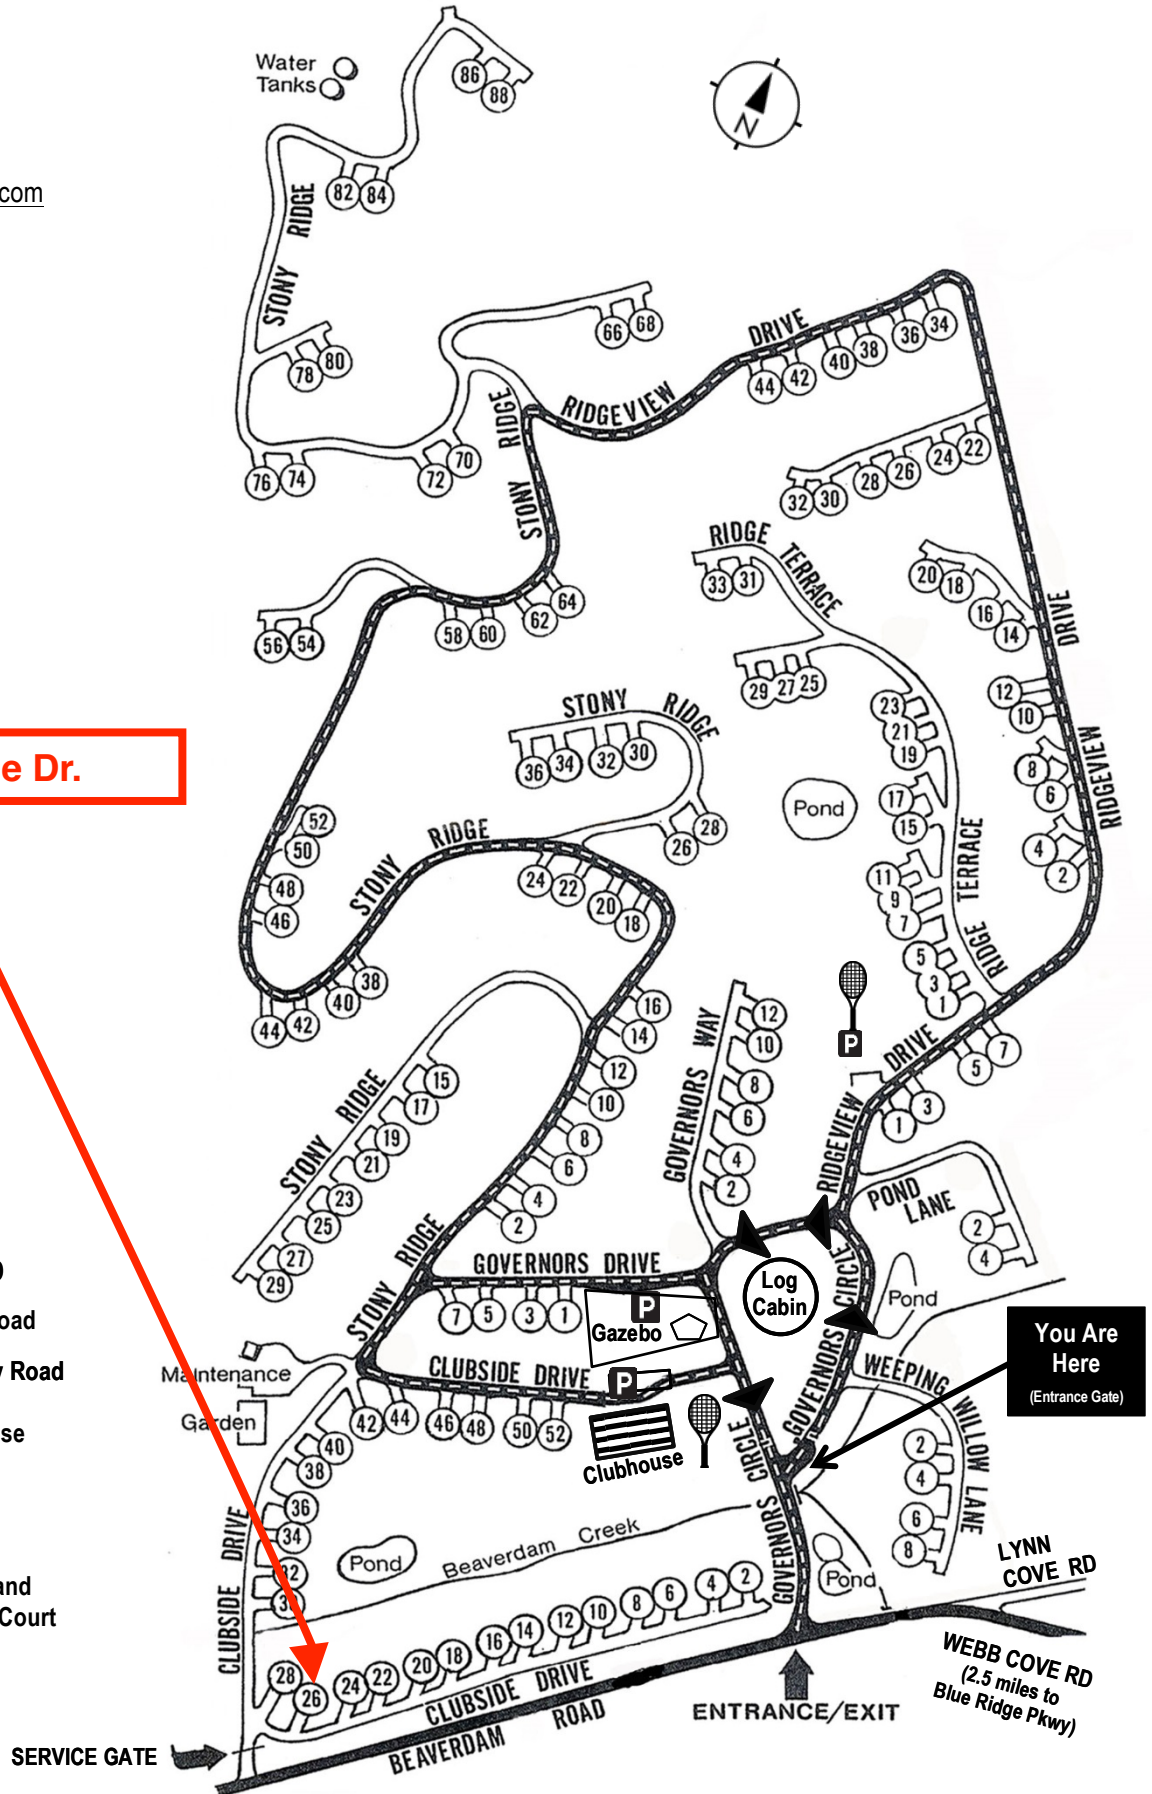

## Sales Information

▶ [BeaverdamRunCondo.com](http://BeaverdamRunCondo.com)

Water Tanks

**26 Clubside Dr.**

### MAP LEGEND

- Thru - Road
- One Way Road
- Clubhouse
- Log Cabin
- Tennis and Pickleball Court

**You Are Here**  
(Entrance Gate)

SERVICE GATE

ENTRANCE/EXIT

WEBB COVE RD  
(2.5 miles to  
Blue Ridge Pkwy)