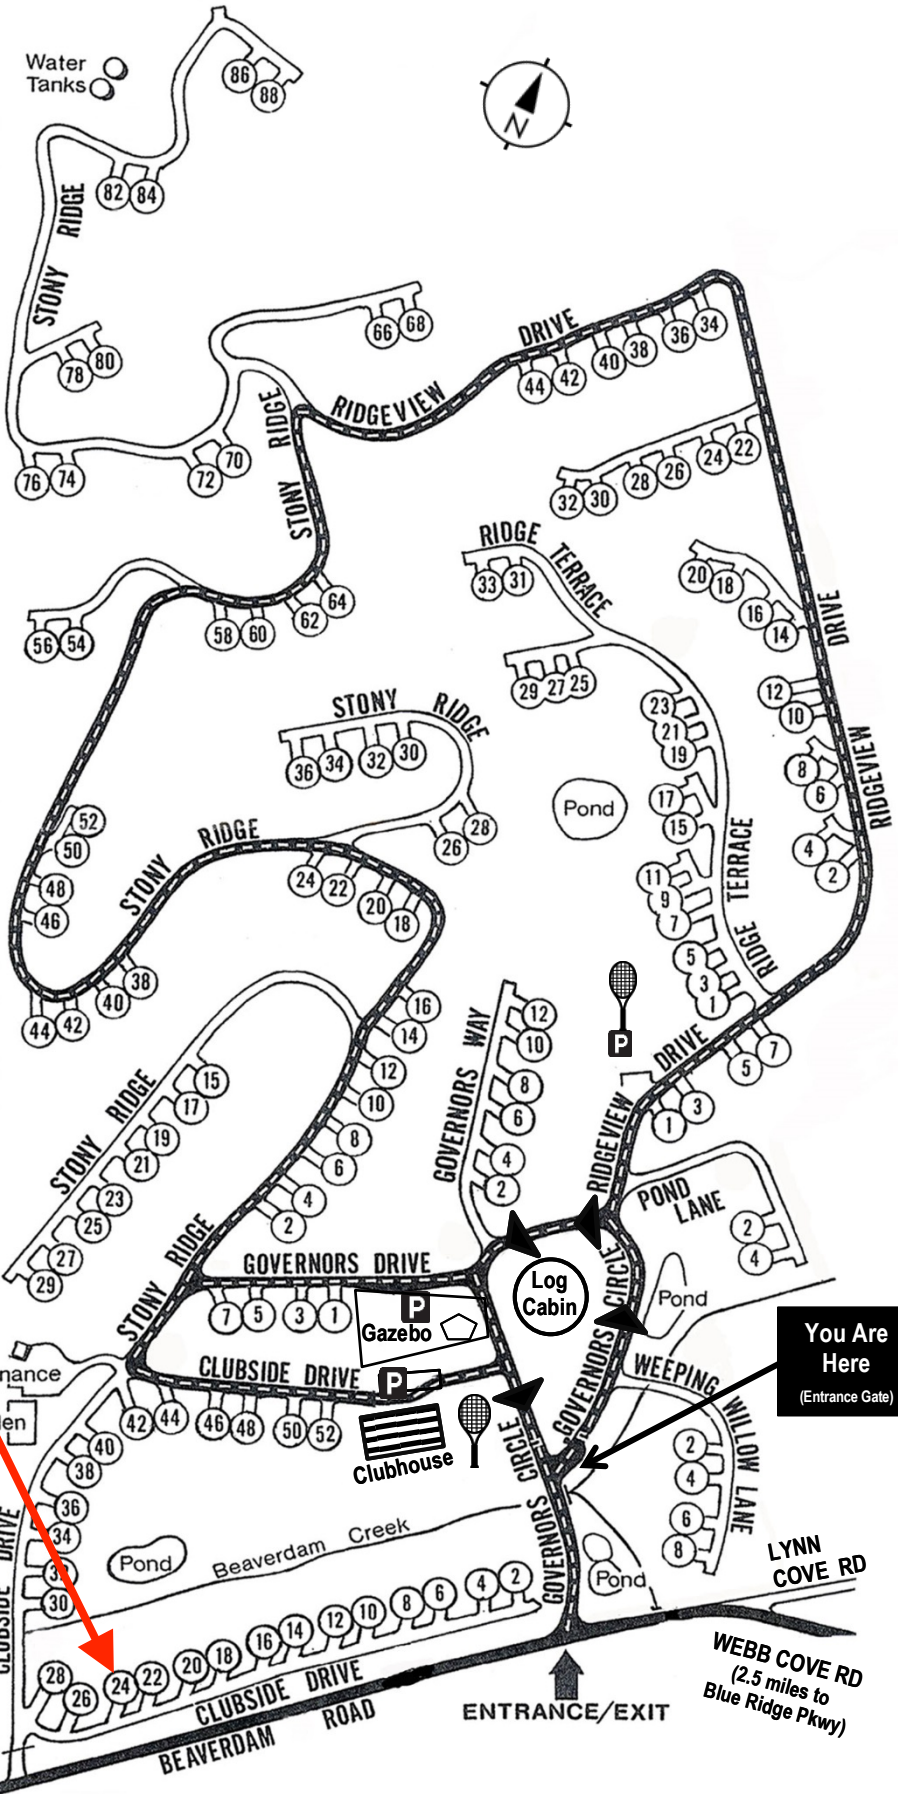

Beaverdam Run Condominium

Community Website

▶ BeaverdamRun.org

Sales Information

▶ BeaverdamRunCondo.com

24 Clubside Dr.

MAP LEGEND

-  Thru - Road
-  One Way Road
-  Clubhouse
-  Log Cabin
-  Tennis and Pickleball Court

You Are Here
(Entrance Gate)