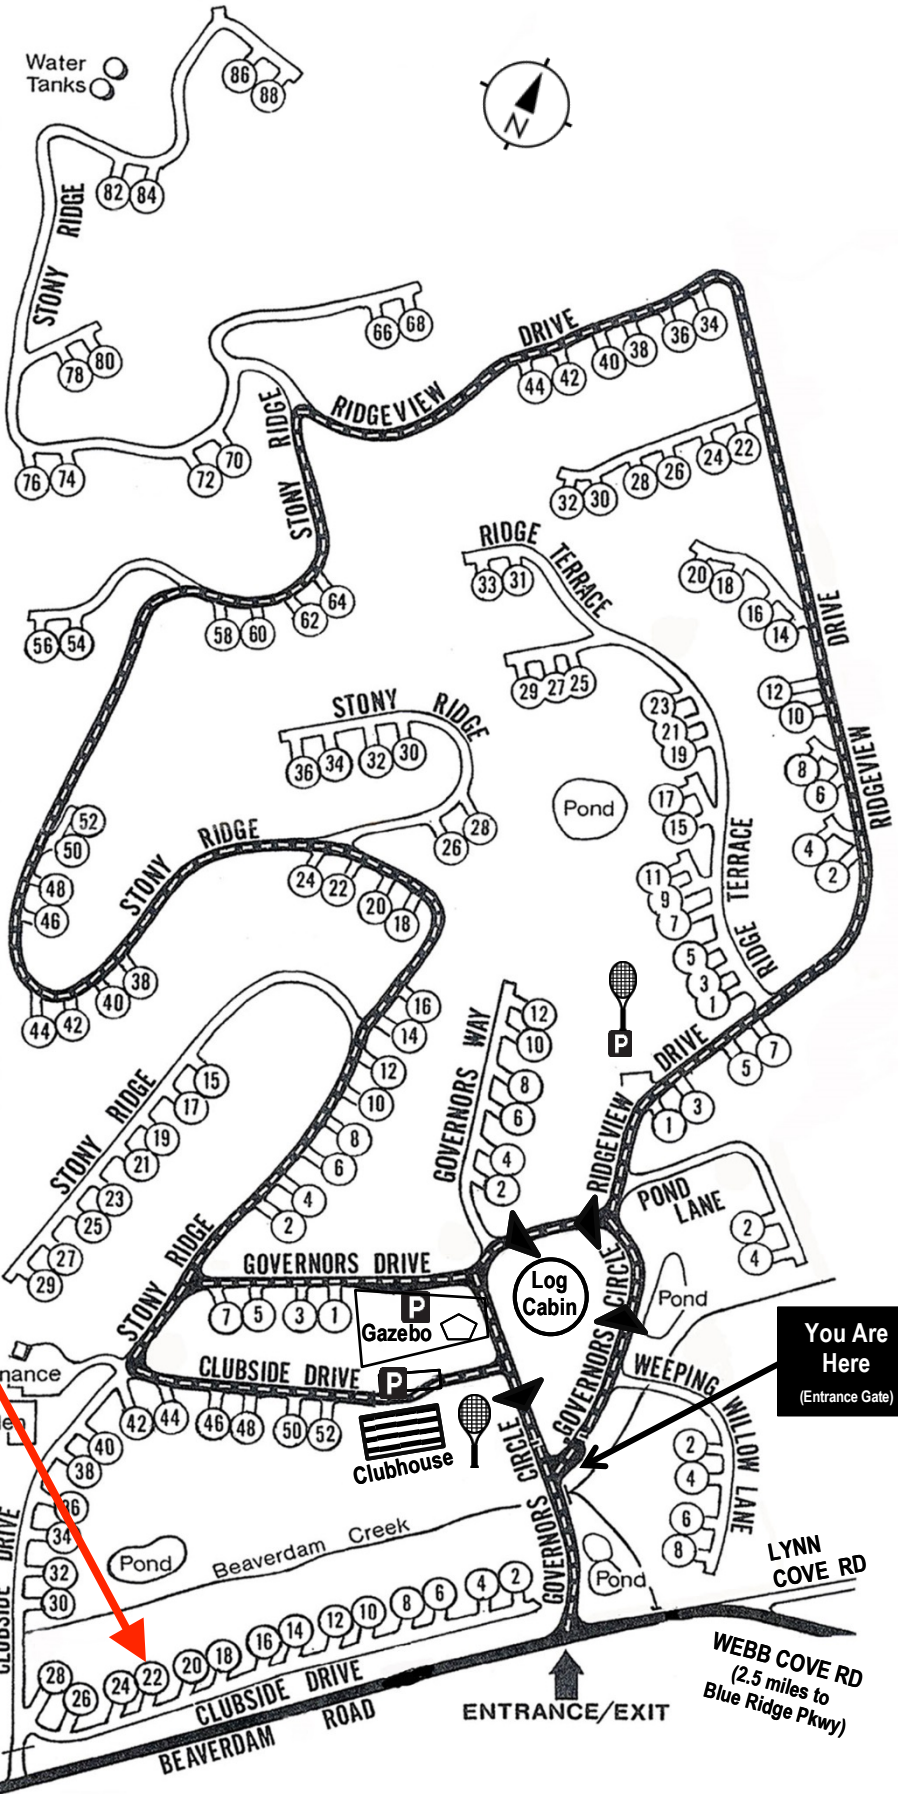

# Beaverdam Run Condominium

**Community Website**

▶ [BeaverdamRun.org](http://BeaverdamRun.org)

**Sales Information**

▶ [BeaverdamRunCondo.com](http://BeaverdamRunCondo.com)

**22 Clubside Dr.**

**MAP LEGEND**

- Thru - Road
- One Way Road
- Clubhouse
- Log Cabin
- Tennis and Pickleball Court

**You Are Here**  
(Entrance Gate)

SERVICE GATE

ENTRANCE/EXIT

WEBB COVE RD  
(2.5 miles to Blue Ridge Pkwy)