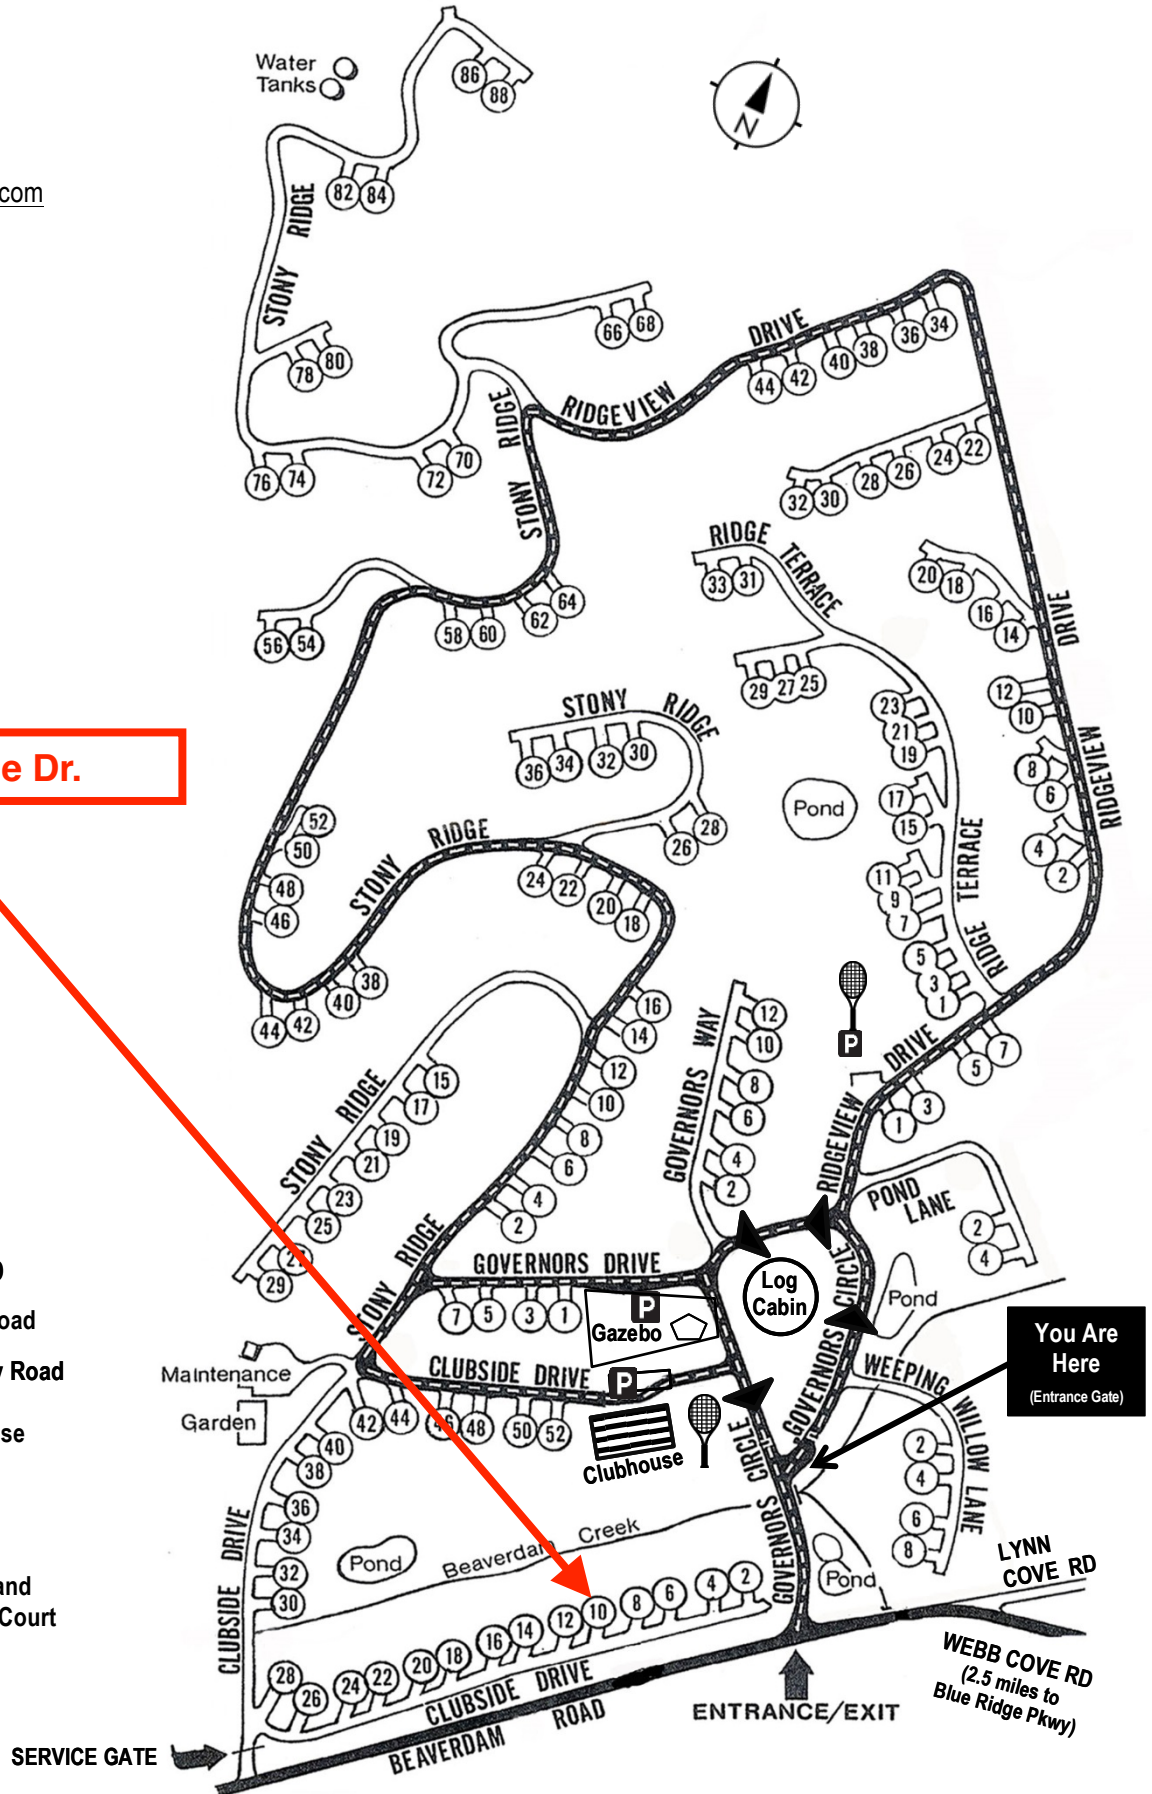

Beaverdam Run Condominium

Community Website

▶ BeaverdamRun.org

Sales Information

▶ BeaverdamRunCondo.com

Water Tanks

10 Clubside Dr.

MAP LEGEND

-  Thru - Road
-  One Way Road
-  Clubhouse
-  Log Cabin
-  Tennis and Pickleball Court

You Are Here
(Entrance Gate)

WEBB COVE RD
(2.5 miles to Blue Ridge Pkwy)

SERVICE GATE

ENTRANCE/EXIT