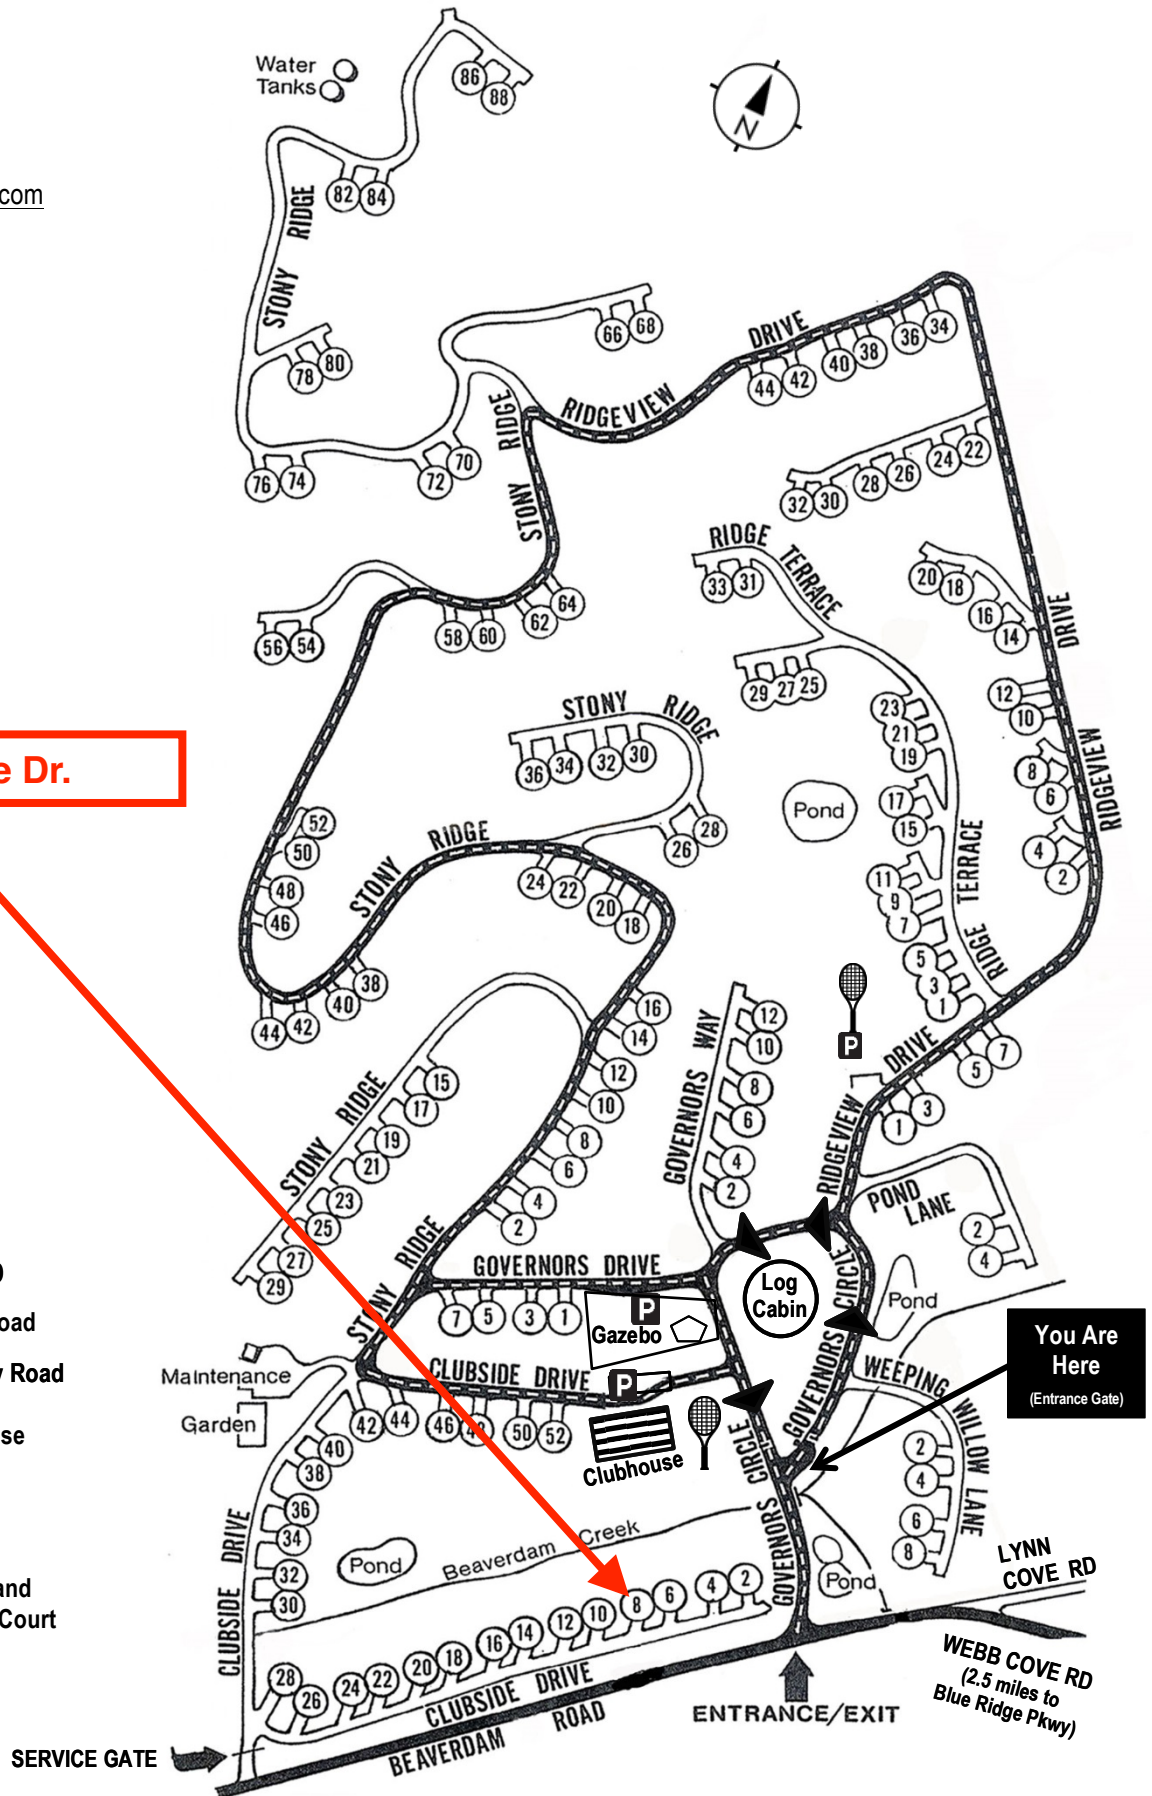

Beaverdam Run Condominium

Community Website

▶ BeaverdamRun.org

Sales Information

▶ BeaverdamRunCondo.com

Water Tanks

8 Clubside Dr.

MAP LEGEND

-  Thru - Road
-  One Way Road
-  Clubhouse
-  Log Cabin
-  Tennis and Pickleball Court

You Are Here
(Entrance Gate)

WEBB COVE RD
(2.5 miles to Blue Ridge Pkwy)