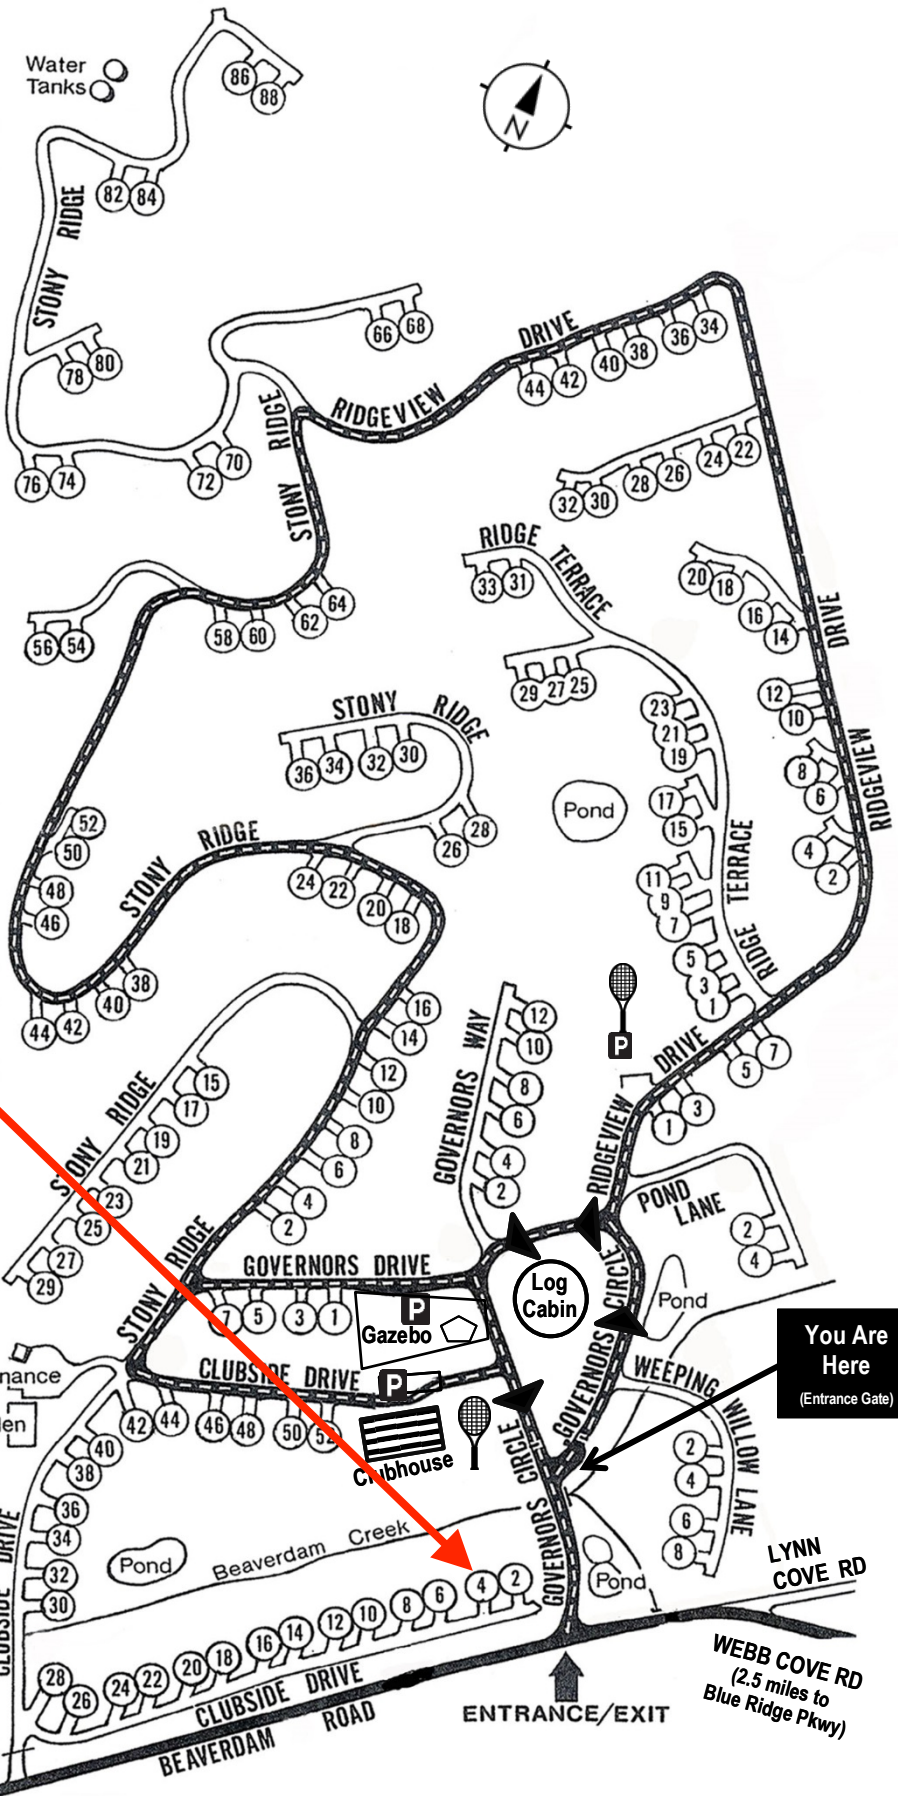

Beaverdam Run Condominium

Community Website

▶ BeaverdamRun.org

Sales Information

▶ BeaverdamRunCondo.com

4 Clubside Dr.

MAP LEGEND

-  Thru - Road
-  One Way Road
-  Clubhouse
-  Log Cabin
-  Tennis and Pickleball Court

You Are Here
(Entrance Gate)

SERVICE GATE

ENTRANCE/EXIT

WEBB COVE RD
(2.5 miles to Blue Ridge Pkwy)