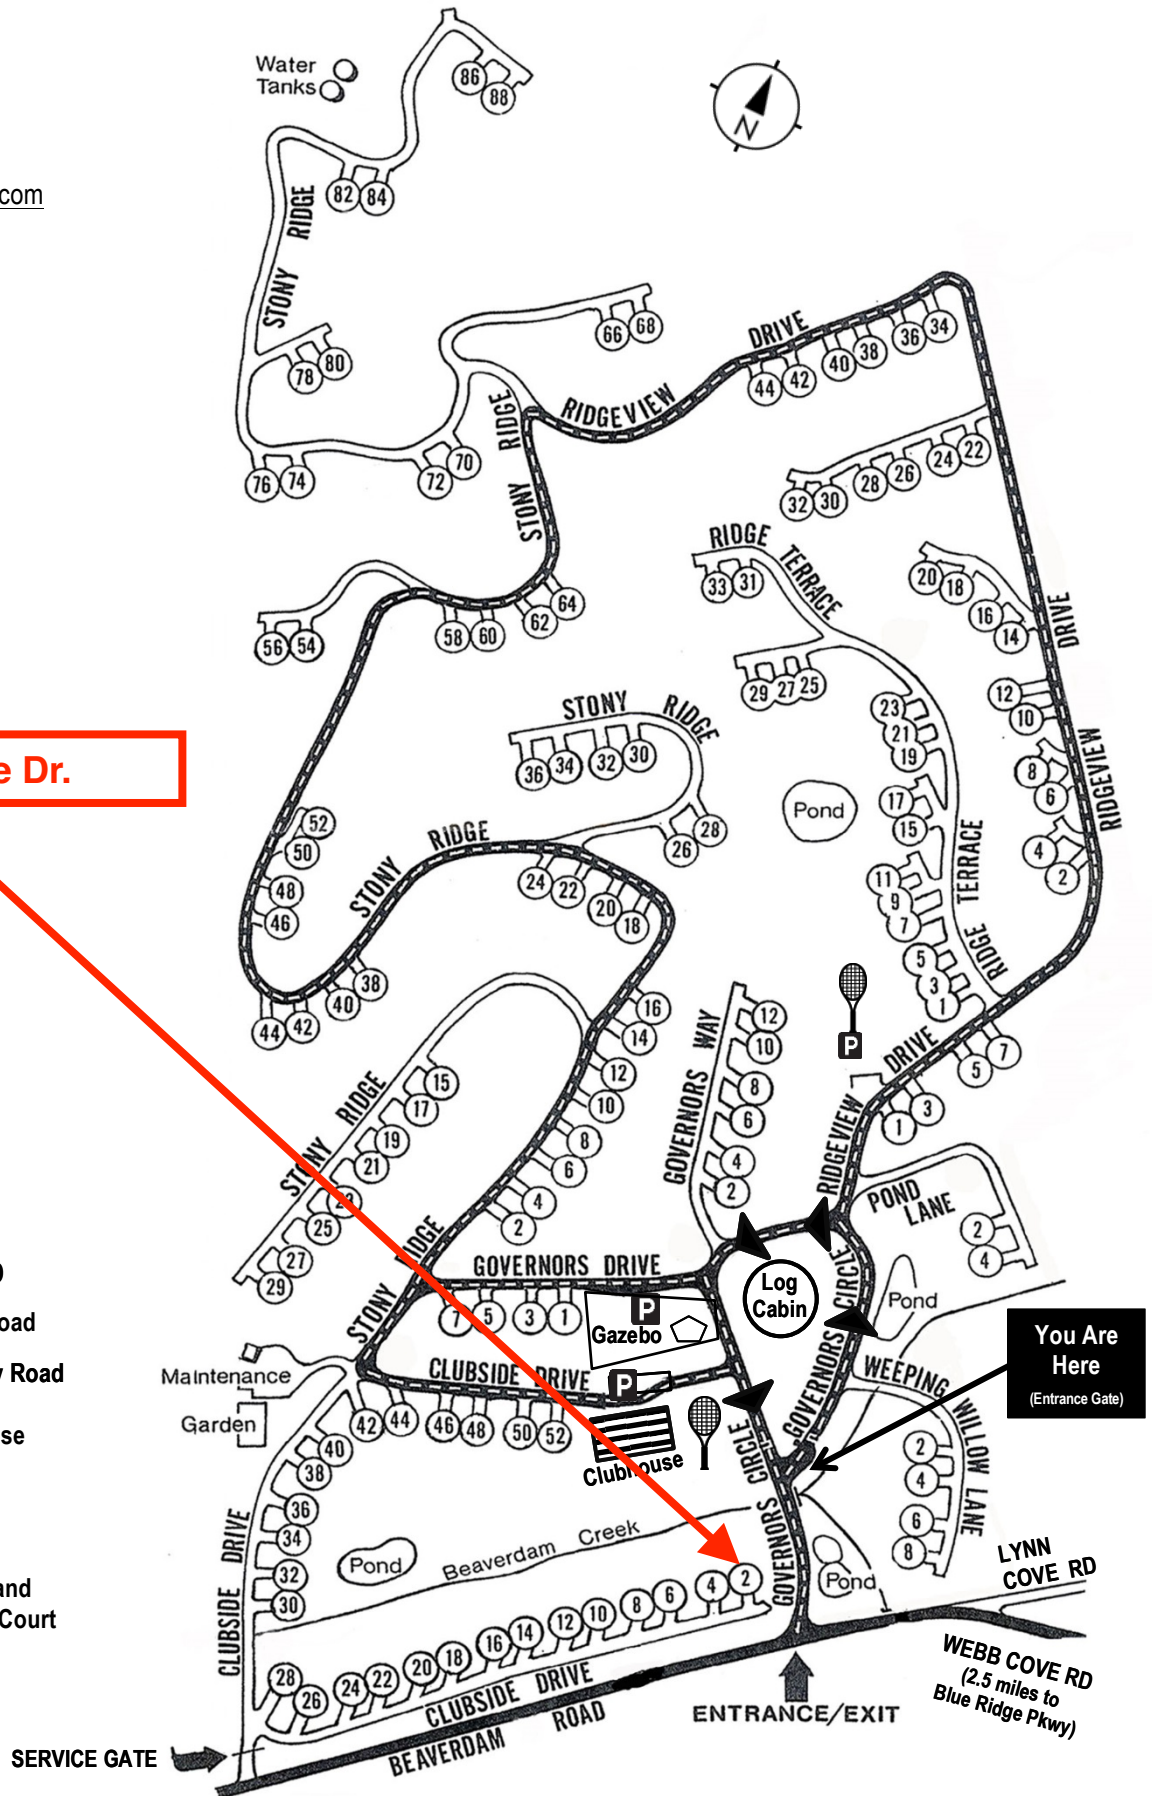

Beaverdam Run Condominium

Community Website

► BeaverdamRun.org

Sales Information

► BeaverdamRunCondo.com

Water Tanks

2 Clubside Dr.

MAP LEGEND

- Thru - Road
- One Way Road
- Clubhouse
- Log Cabin
- Tennis and Pickleball Court

You Are Here
(Entrance Gate)

WEBB COVE RD
(2.5 miles to Blue Ridge Pkwy)