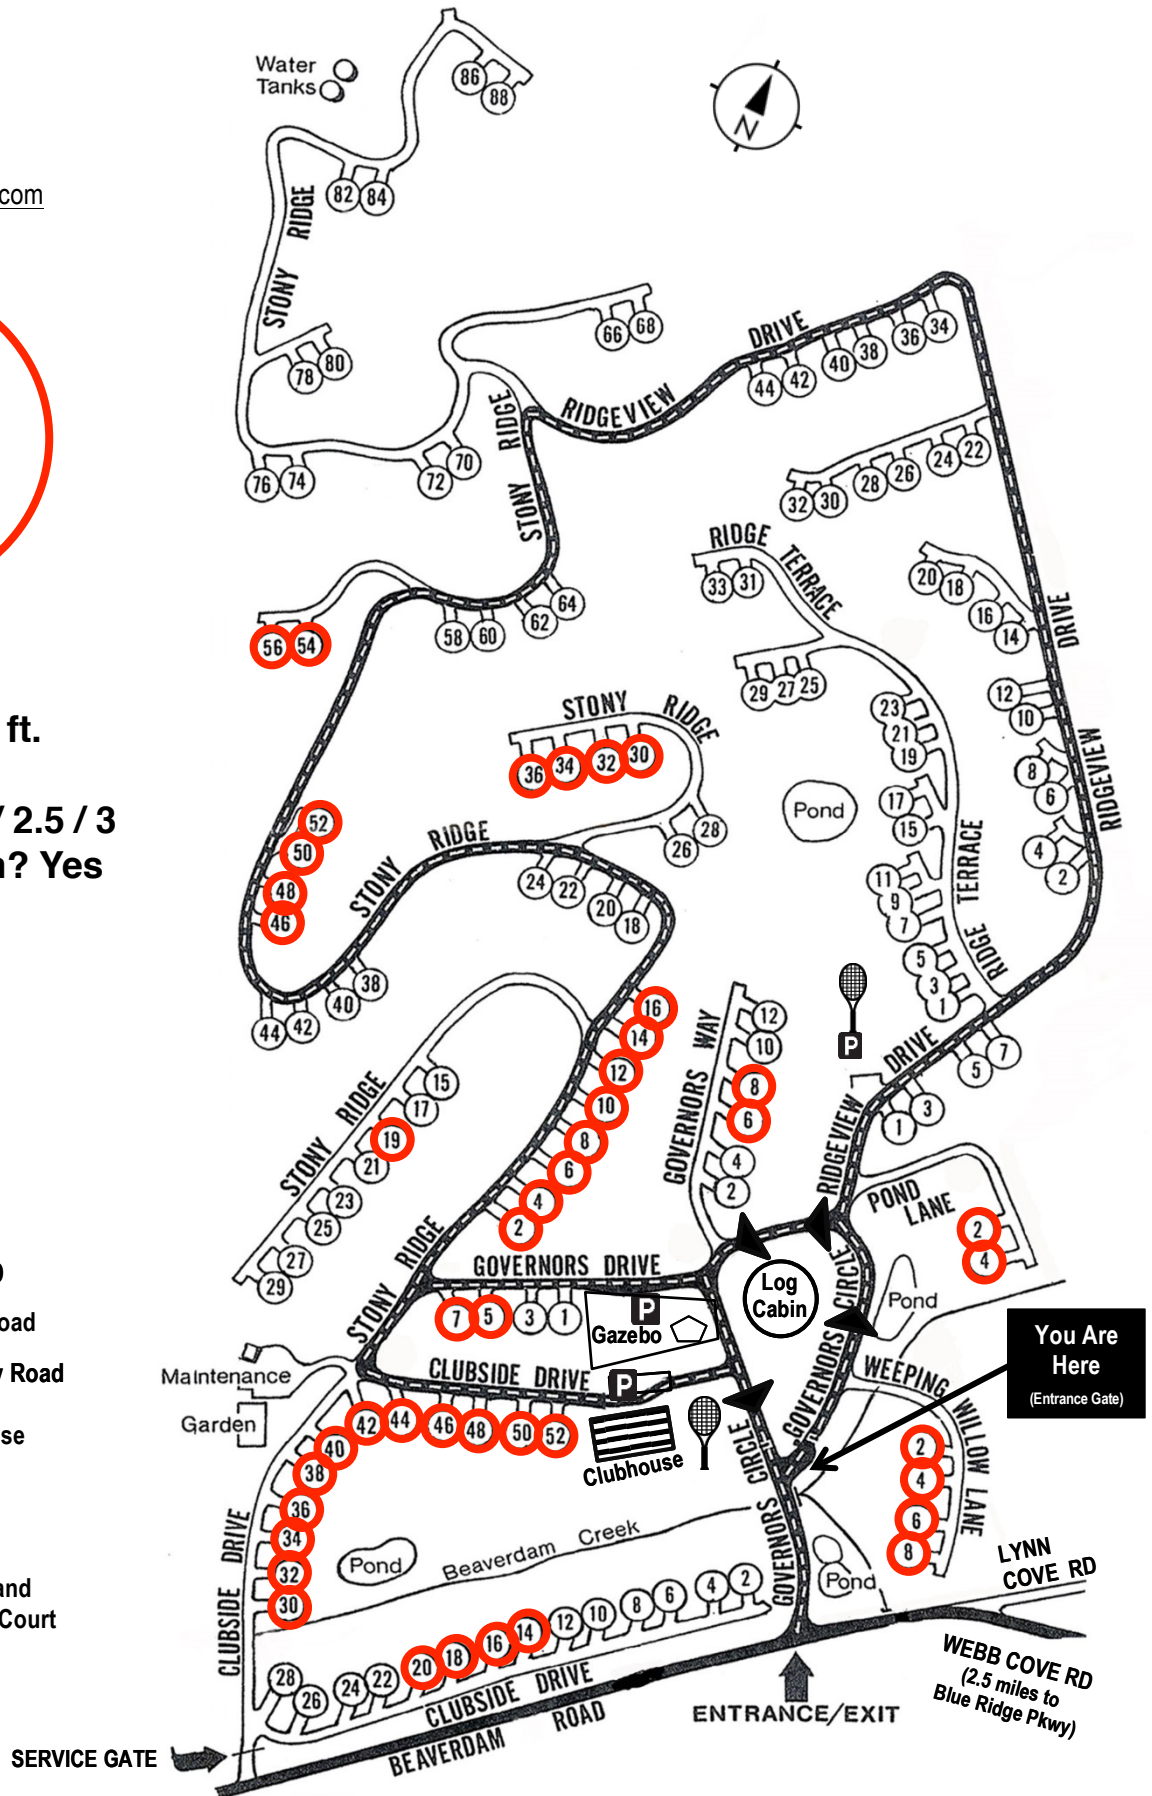

Beaverdam Run Condominium

Community Website

▶ BeaverdamRun.org

Sales Information

▶ BeaverdamRunCondo.com

**Expanded
Villas (45)**

Levels: 1

Size: 2,160 sq. ft.

Bedrooms: 2

Bathrooms: 2 / 2.5 / 3

First Floor Den? Yes

MAP LEGEND

-  Thru - Road
-  One Way Road
-  Clubhouse
-  Log Cabin
-  Tennis and Pickleball Court

You Are Here
(Entrance Gate)

WEBB COVE RD
(2.5 miles to Blue Ridge Pkwy)