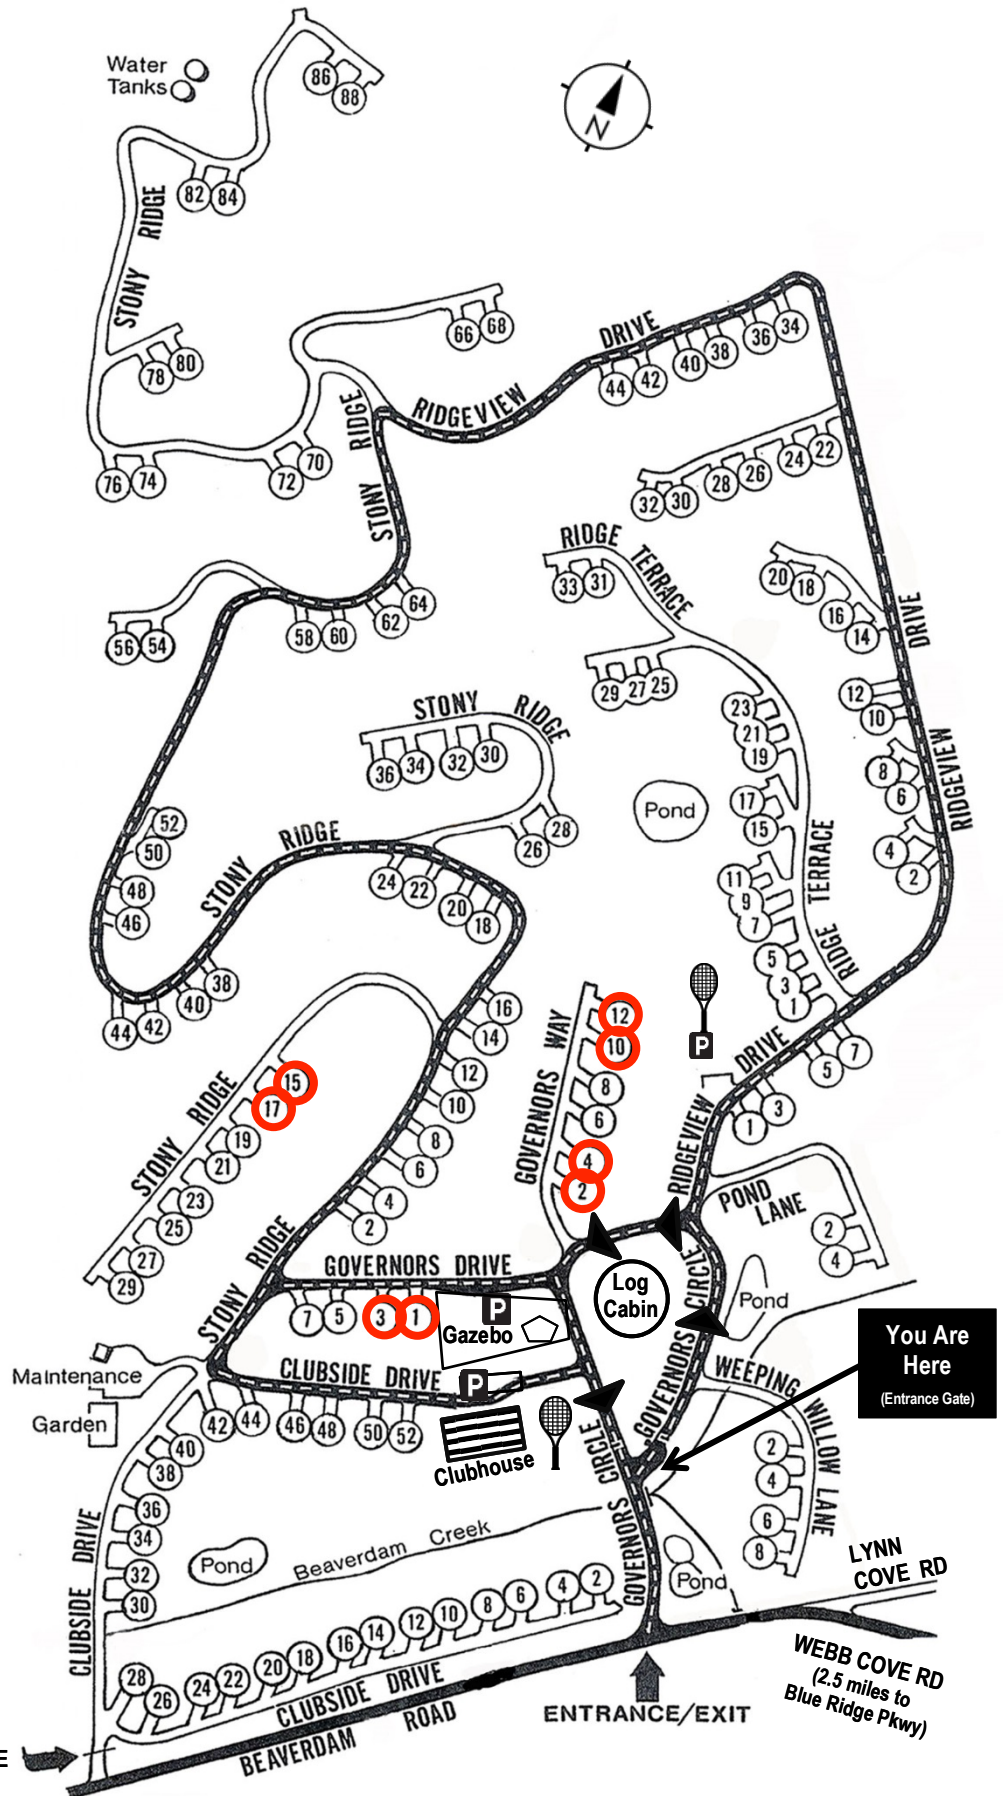

Beaverdam Run Condominium

Community Website

▶ BeaverdamRun.org

Sales Information

▶ BeaverdamRunCondo.com

Villas (8)

Levels: 1

Size: 1,860 sq. ft.

Bedrooms: 2

Bathrooms: 2

First Floor Den? No

MAP LEGEND

-  Thru - Road
-  One Way Road
-  Clubhouse
-  Log Cabin
-  Tennis and Pickleball Court

You Are Here
(Entrance Gate)

SERVICE GATE

ENTRANCE/EXIT

WEBB COVE RD
(2.5 miles to Blue Ridge Pkwy)