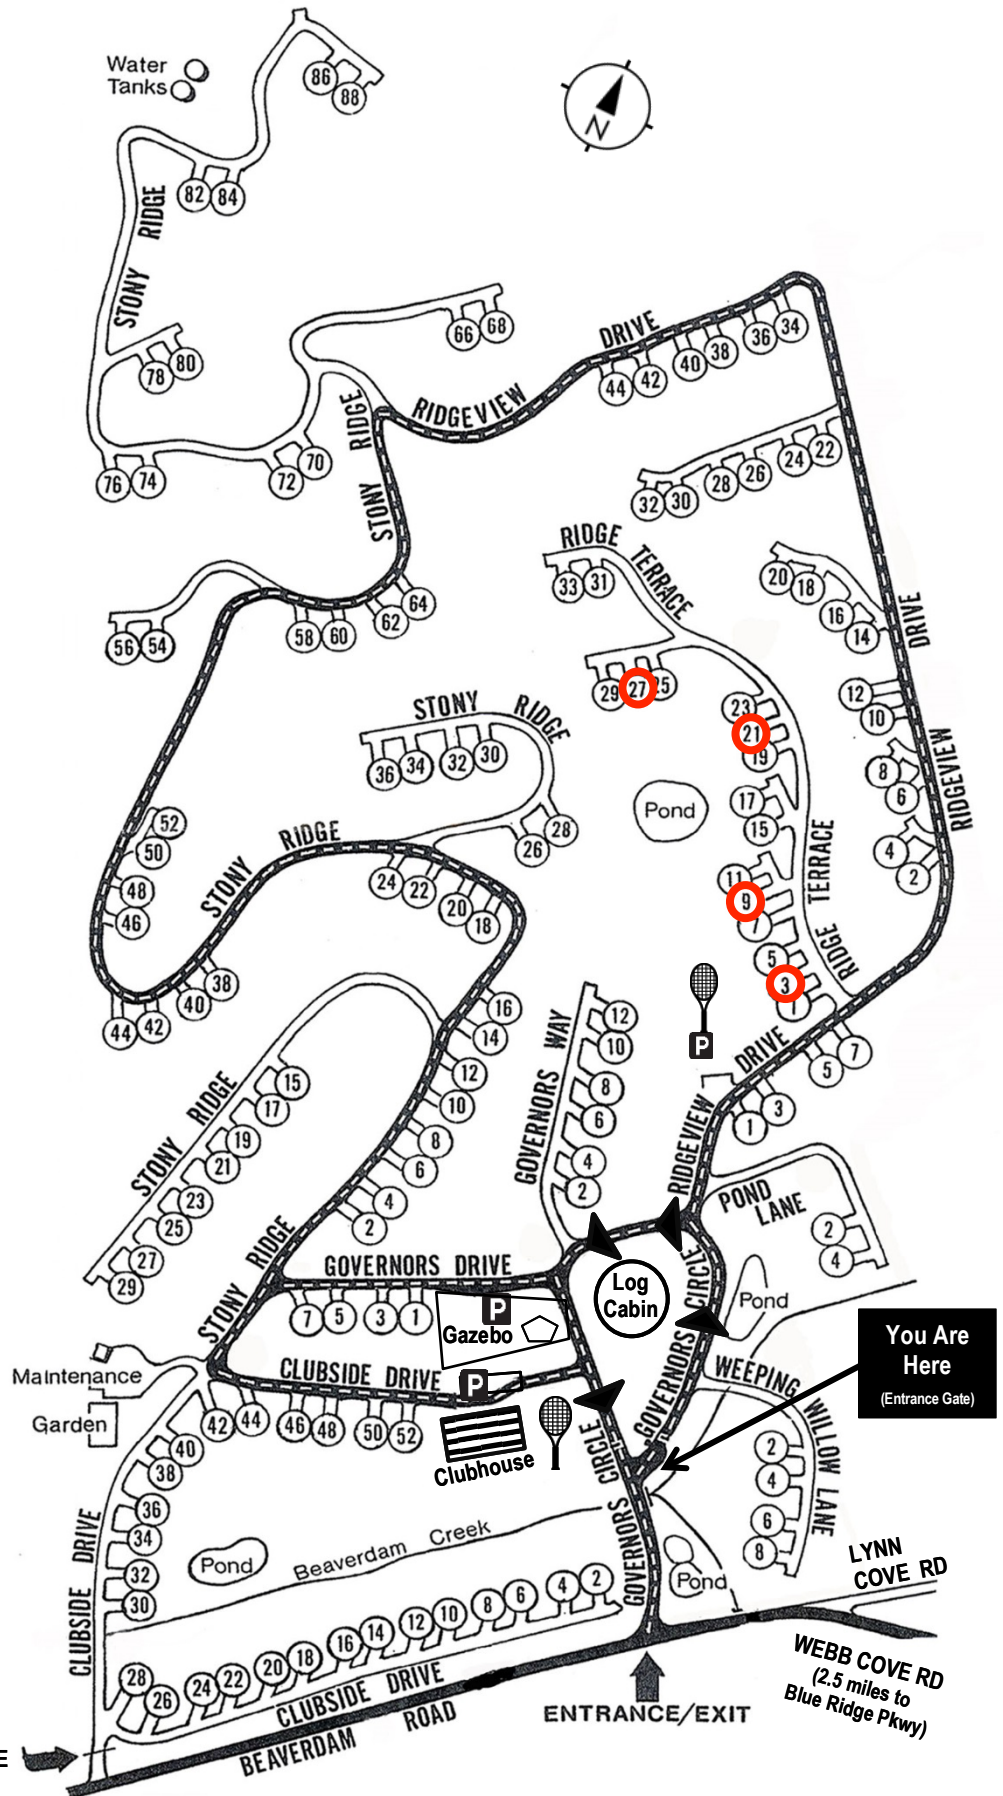

# Beaverdam Run Condominium

Community Website

▶ [BeaverdamRun.org](http://BeaverdamRun.org)

Sales Information

▶ [BeaverdamRunCondo.com](http://BeaverdamRunCondo.com)

**Levels: 2**  
**Size: 2,082 sq. ft.**  
**Bedrooms: 2**  
**Bathrooms: 2**  
**First Floor Den? No**

**MAP LEGEND**

- Thru - Road
- One Way Road
- Clubhouse
- Log Cabin
- Tennis and Pickleball Court