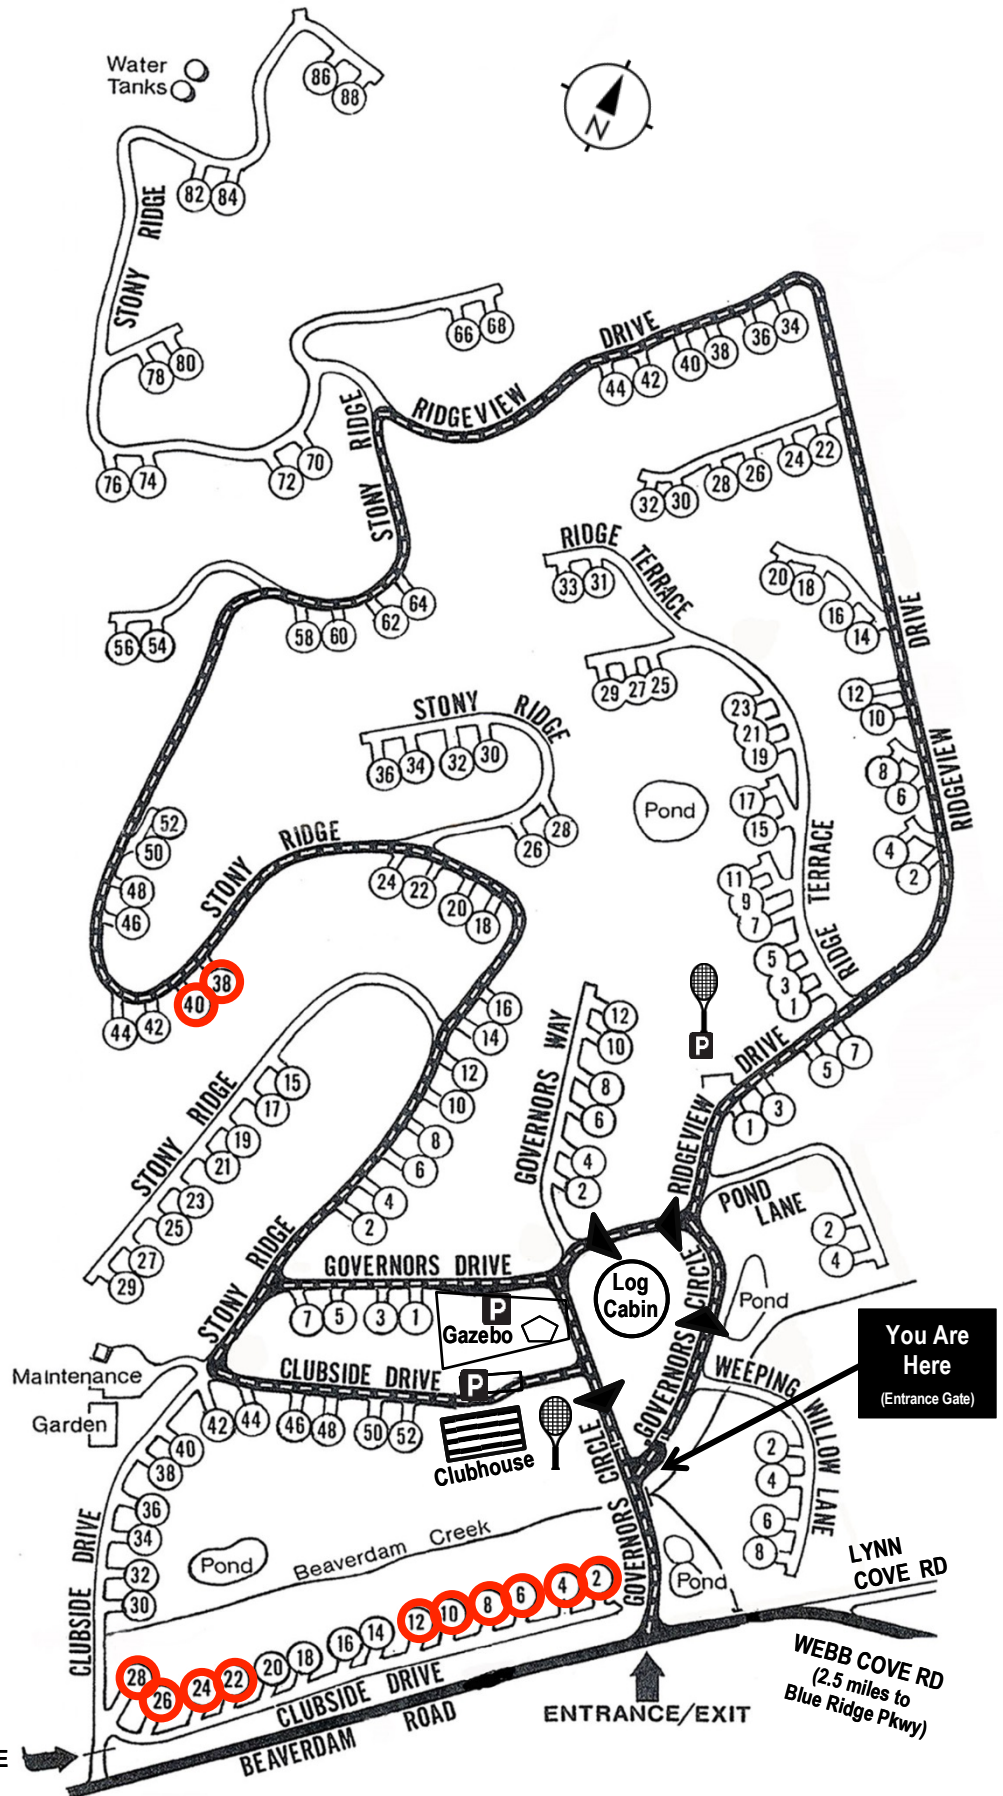

# Beaverdam Run Condominium

Community Website

▶ [BeaverdamRun.org](http://BeaverdamRun.org)

Sales Information

▶ [BeaverdamRunCondo.com](http://BeaverdamRunCondo.com)

**Clubside Villas (12)**

**Levels: 1**

**Size: 2,096 sq. ft.**

**Bedrooms: 2**

**Bathrooms: 2.5**

**First Floor Den? Yes**

**MAP LEGEND**

- Thru - Road
- One Way Road
- Clubhouse
- Log Cabin
- Tennis and Pickleball Court

**You Are Here**  
(Entrance Gate)

SERVICE GATE

ENTRANCE/EXIT

WEBB COVE RD  
(2.5 miles to Blue Ridge Pkwy)