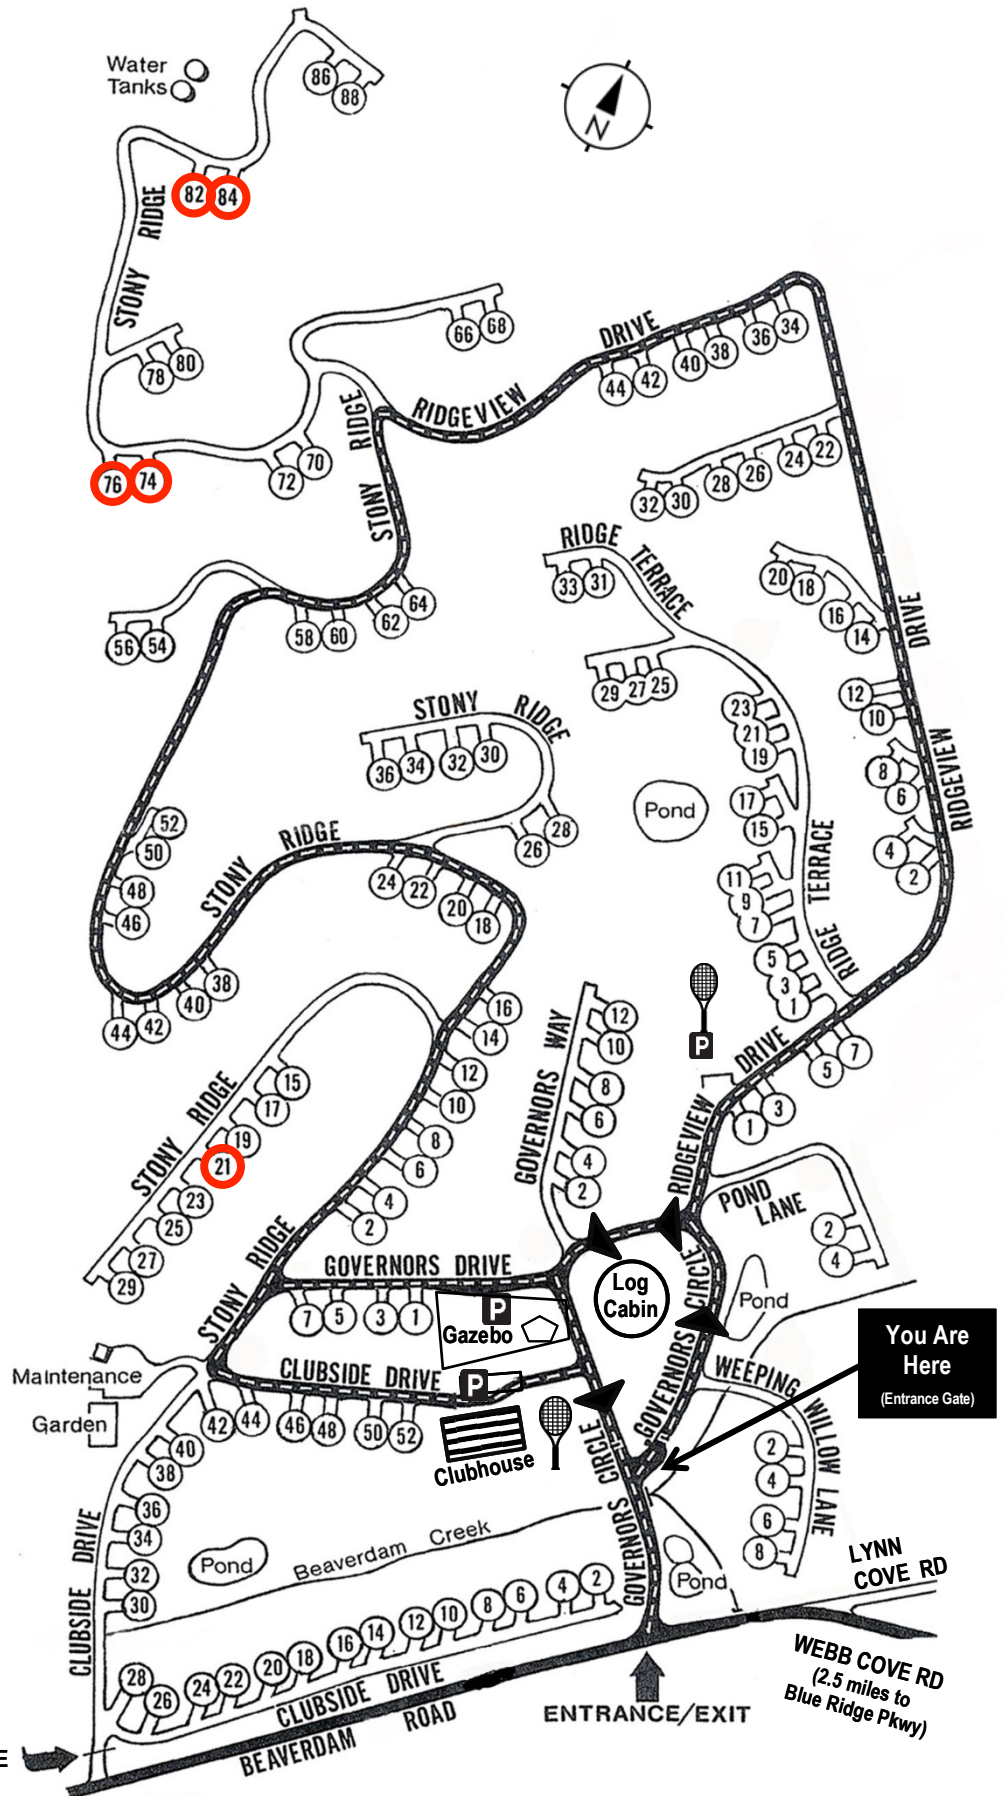

Beaverdam Run Condominium

Community Website

▶ BeaverdamRun.org

Sales Information

▶ BeaverdamRunCondo.com

**Two Level
Expanded
Villas (5)**

Levels: 2

Size: 3,170 sq. ft.

Bedrooms: 3

Bathrooms: 3 / 3.5 / 4

First Floor Den? Yes

MAP LEGEND

-  Thru - Road
-  One Way Road
-  Clubhouse
-  Log Cabin
-  Tennis and Pickleball Court

You Are Here
(Entrance Gate)

WEBB COVE RD
(2.5 miles to Blue Ridge Pkwy)