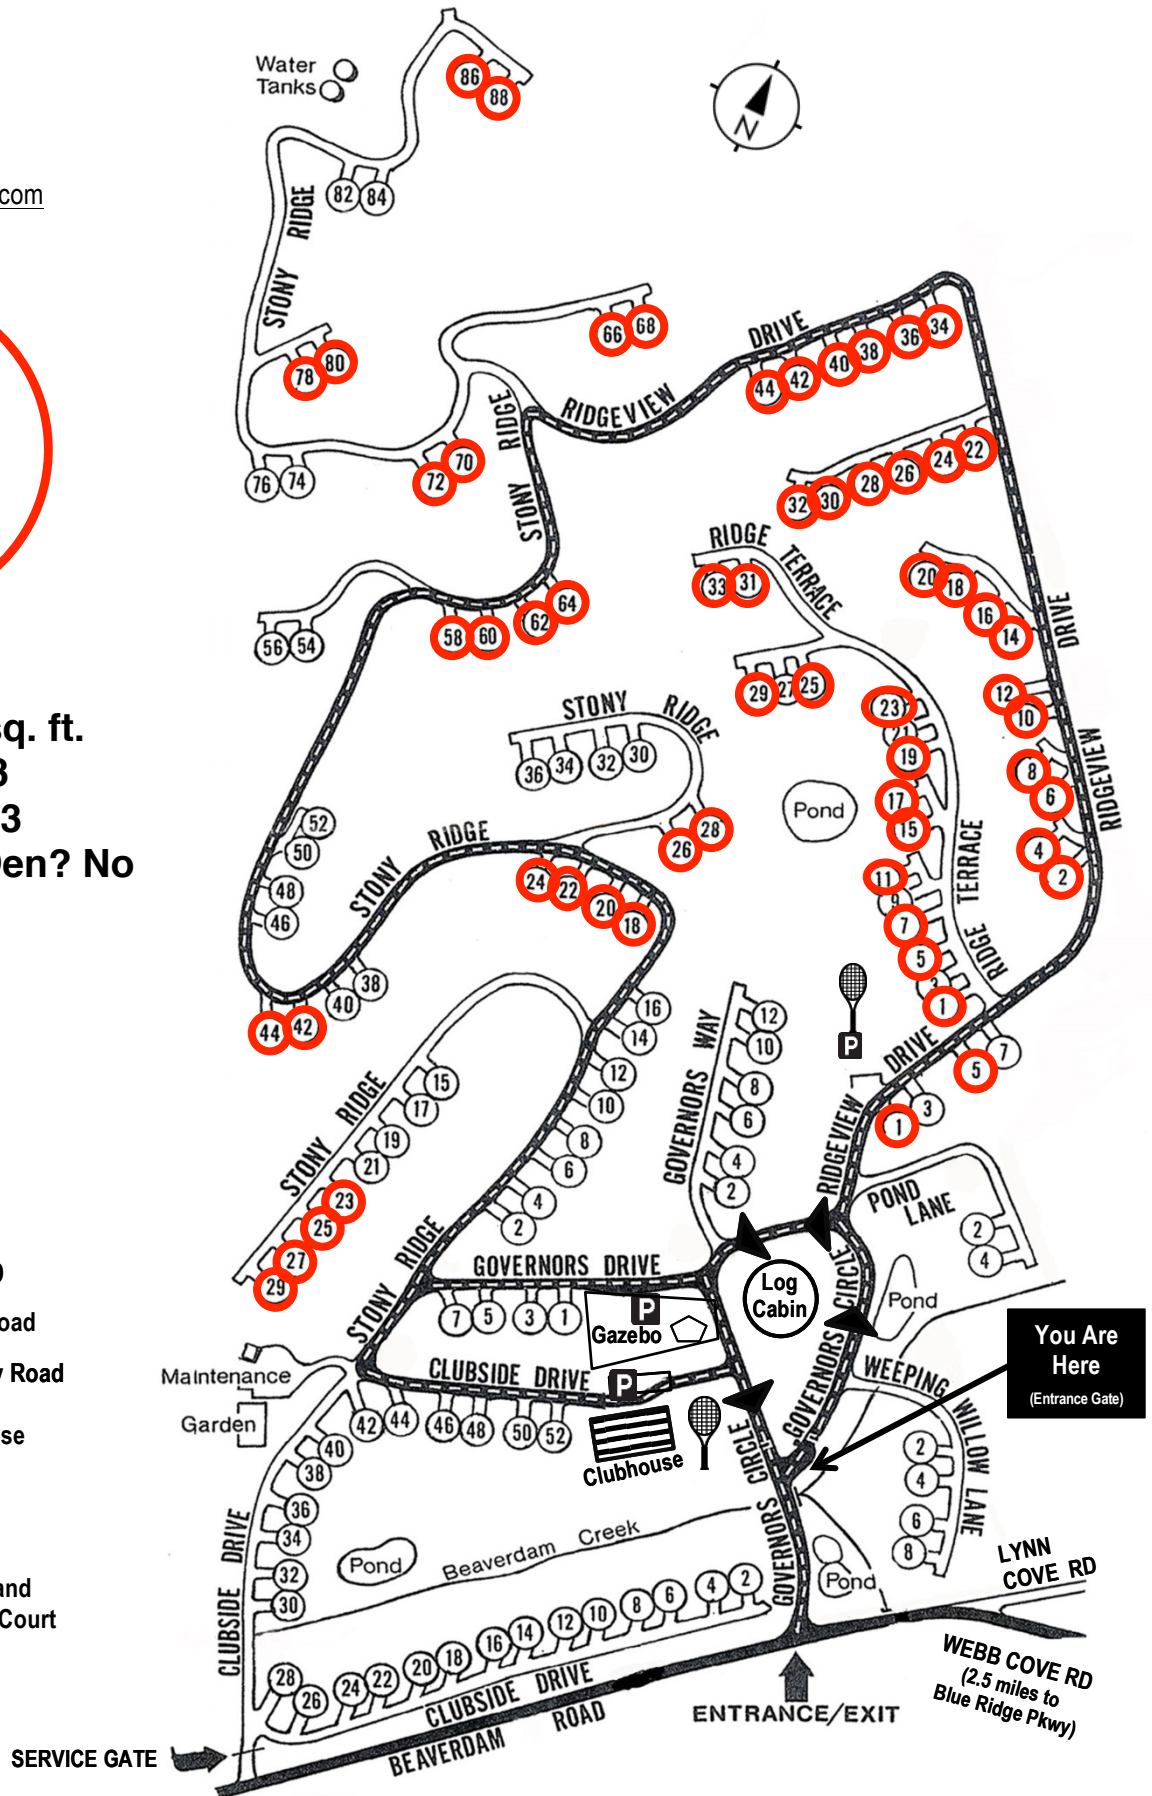

Beaverdam Run Condominium

Community Website

▶ BeaverdamRun.org

Sales Information

▶ BeaverdamRunCondo.com

Two Level Villas (60)

Levels: 2
Size: 2,869 sq. ft.
Bedrooms: 3
Bathrooms: 3
First Floor Den? No

MAP LEGEND

-  Thru - Road
-  One Way Road
-  Clubhouse
-  Log Cabin
-  Tennis and Pickleball Court

You Are Here
 (Entrance Gate)

WEBB COVE RD
 (2.5 miles to Blue Ridge Pkwy)