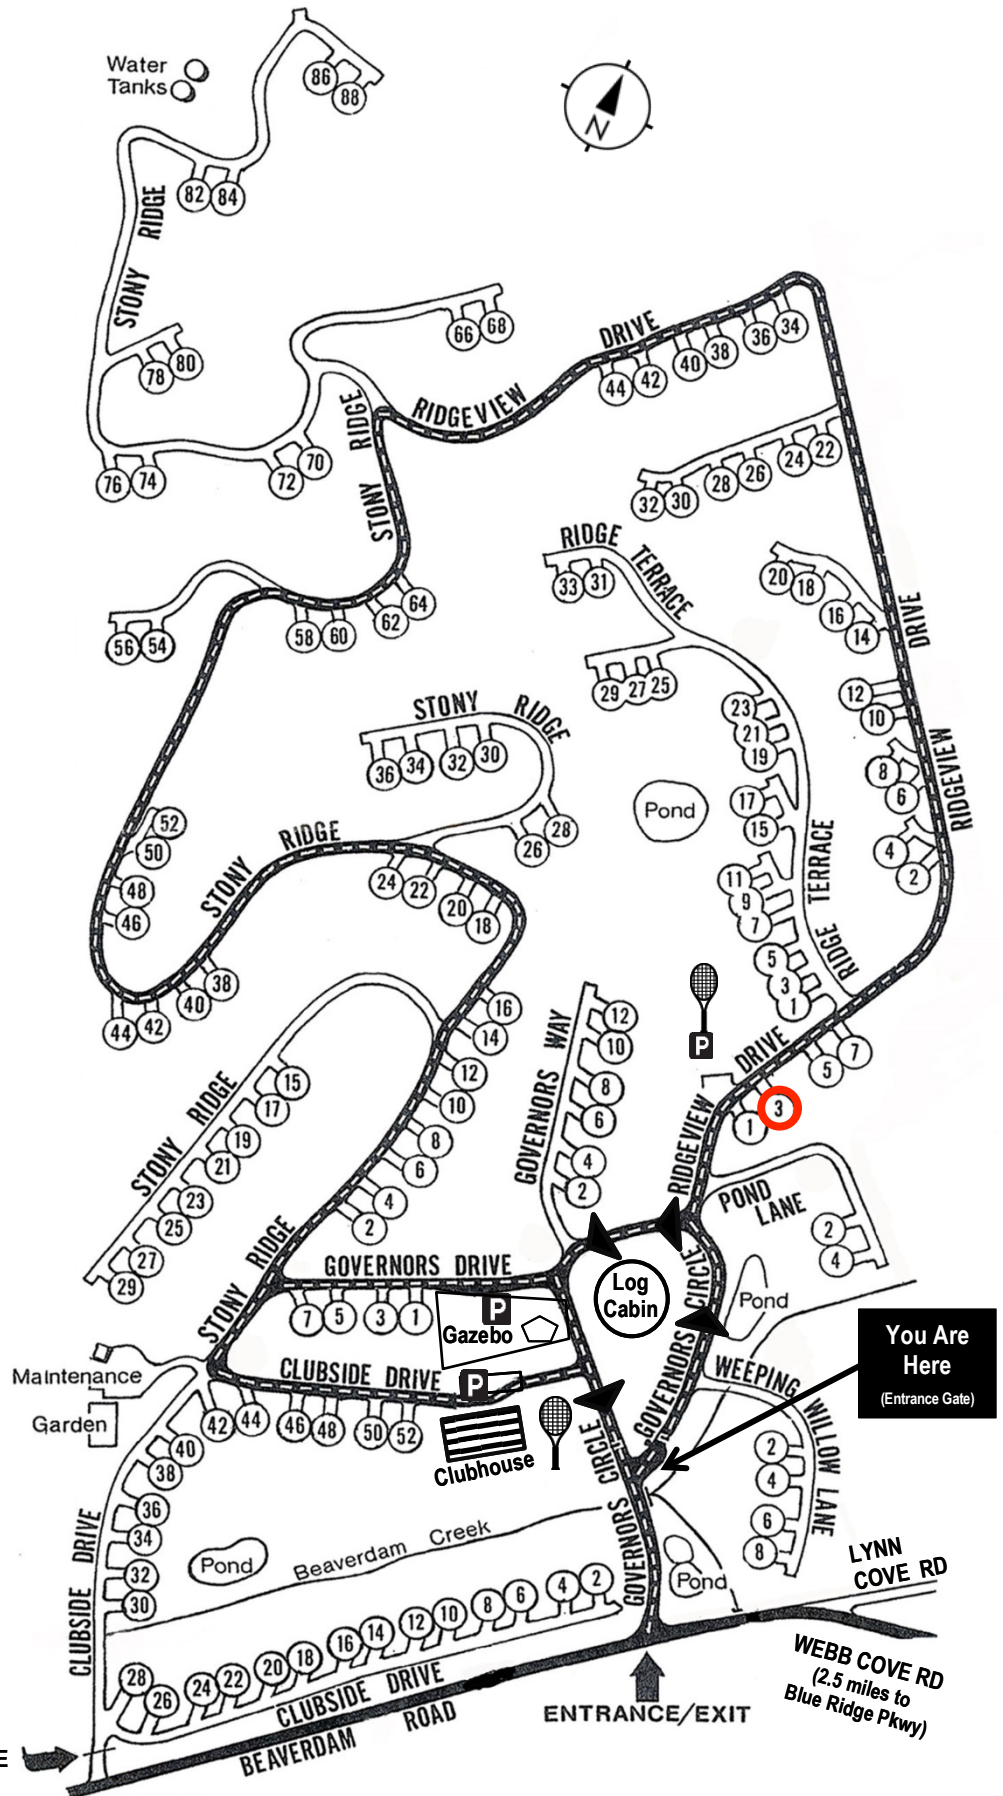

# Beaverdam Run Condominium

Community Website

▶ [BeaverdamRun.org](http://BeaverdamRun.org)

Sales Information

▶ [BeaverdamRunCondo.com](http://BeaverdamRunCondo.com)

**Two Level  
Clubside  
Villas (1)**

**Levels: 2**

**Size: 3,600 sq. ft.**

**Bedrooms: 2**

**Bathrooms: 2.75**

**First Floor Den? Yes**

**MAP LEGEND**

-  Thru - Road
-  One Way Road
-  Clubhouse
-  Log Cabin
-  Tennis and Pickleball Court