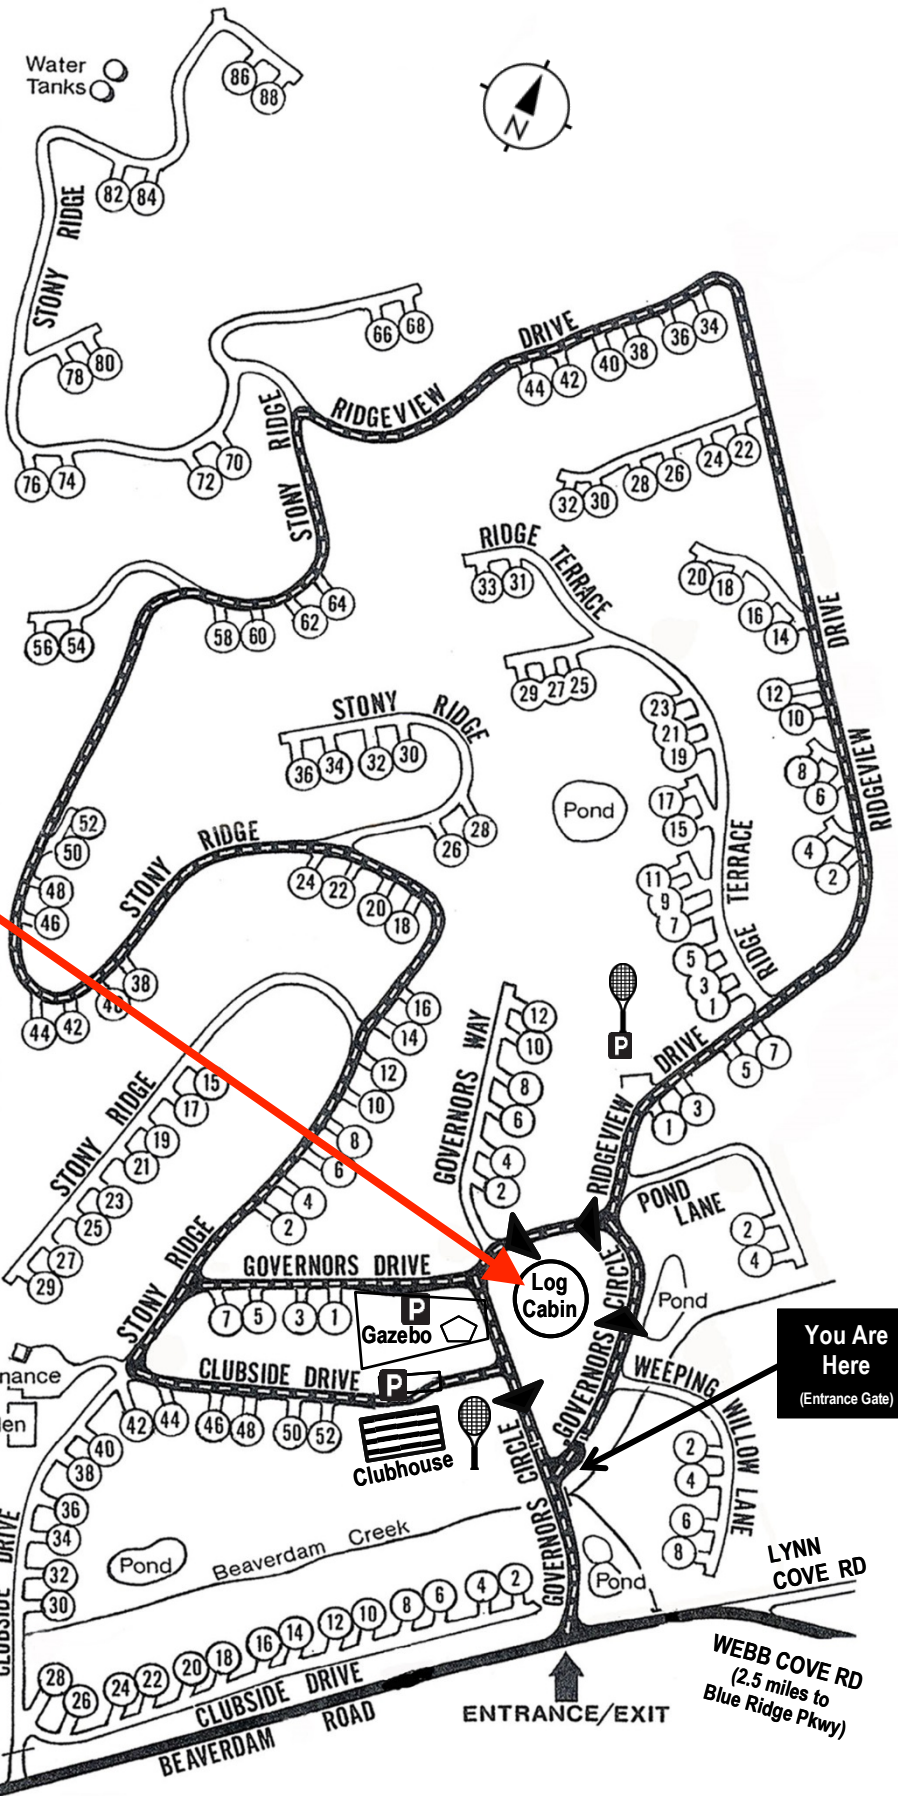

# Beaverdam Run Condominium

**Community Website**

▶ [BeaverdamRun.org](http://BeaverdamRun.org)

**Sales Information**

▶ [BeaverdamRunCondo.com](http://BeaverdamRunCondo.com)

**Common Room:  
Table Tennis**

**MAP LEGEND**

-  Thru - Road
-  One Way Road
-  Clubhouse
-  Log Cabin
-  Tennis and Pickleball Court

**You Are Here**  
(Entrance Gate)

WEBB COVE RD  
(2.5 miles to  
Blue Ridge Pkwy)