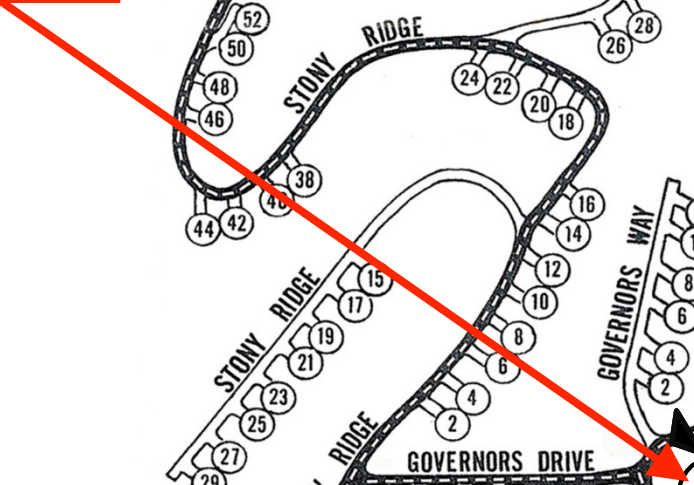

**MAP LEGEND**

-  Thru - Road
-  One Way Road
-  Clubhouse
-  Log Cabin
-  Tennis and Pickleball Court

**You Are Here**  
(Entrance Gate)

WEBB COVE RD  
(2.5 miles to  
Blue Ridge Pkwy)