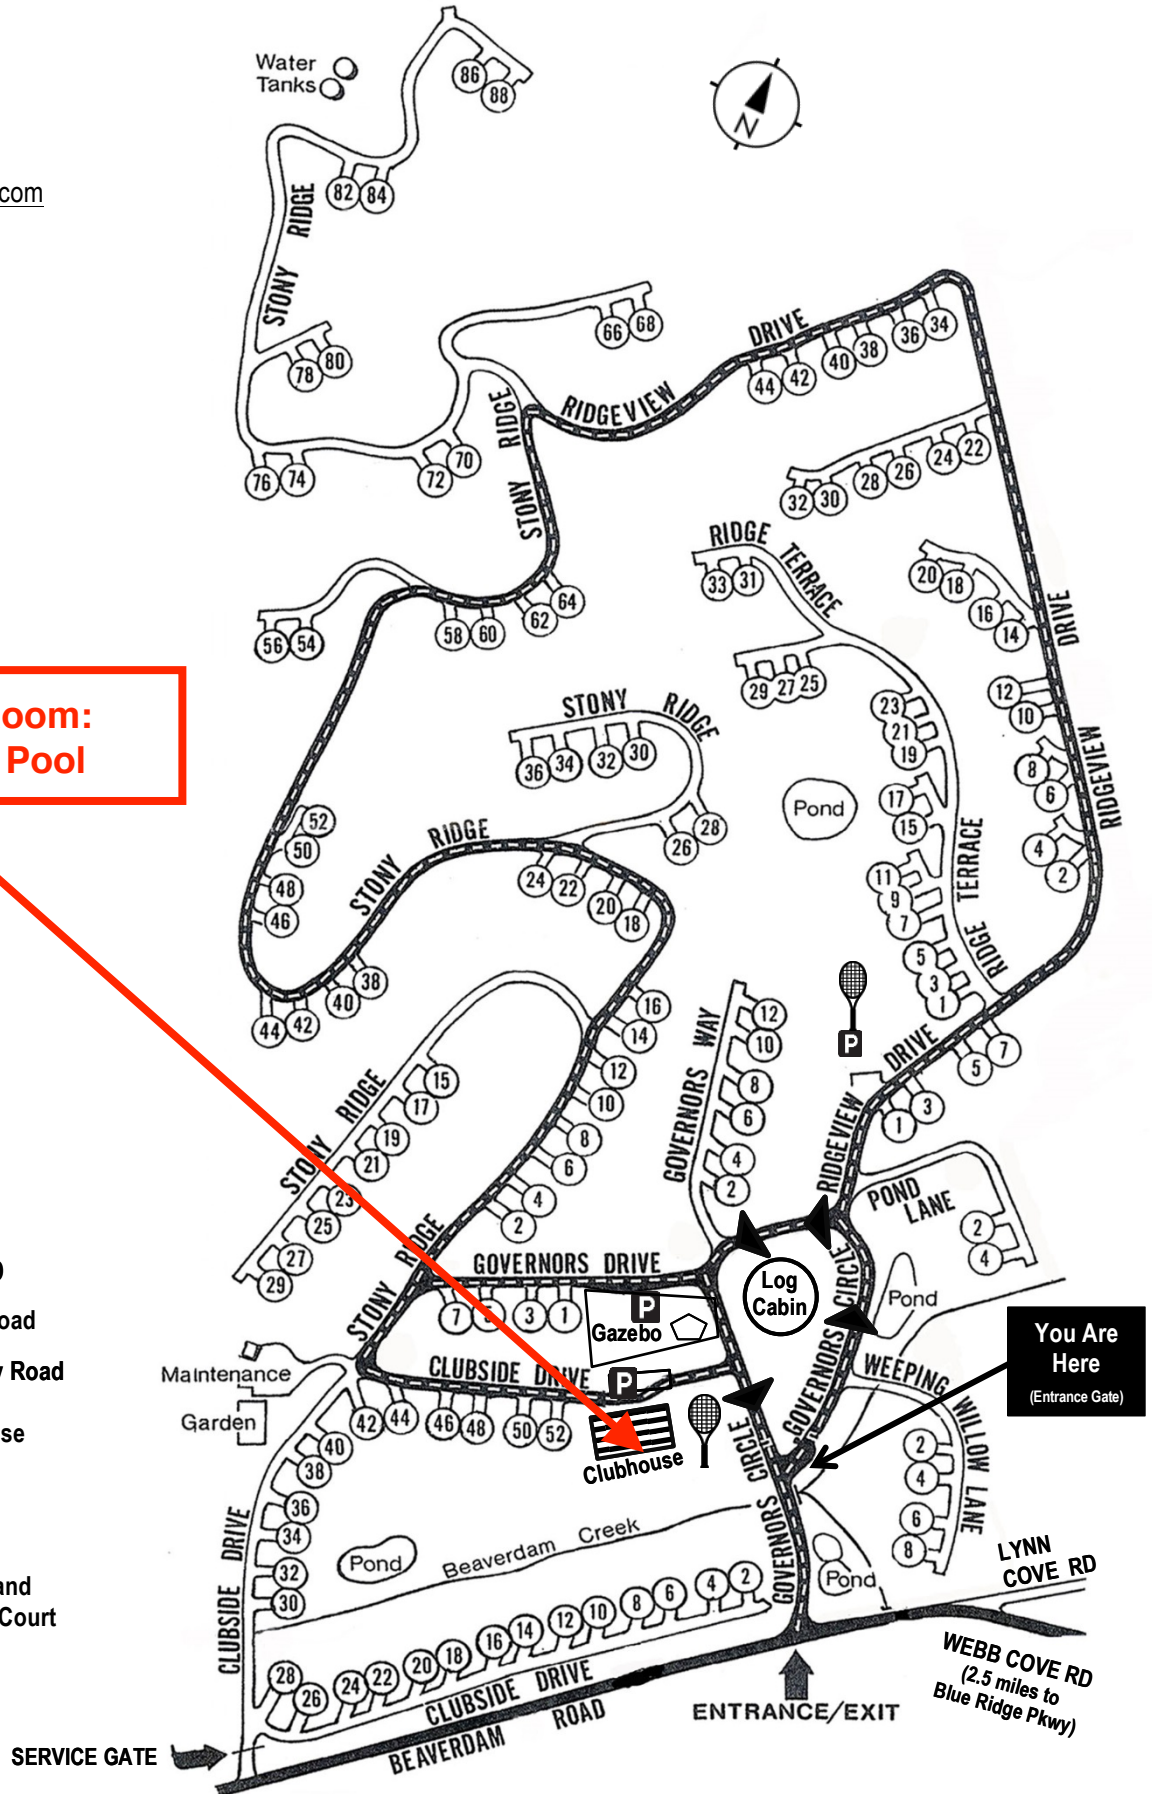

# Beaverdam Run Condominium

**Community Website**

▶ [BeaverdamRun.org](http://BeaverdamRun.org)

**Sales Information**

▶ [BeaverdamRunCondo.com](http://BeaverdamRunCondo.com)

Water Tanks

**Common Room:  
Swimming Pool**

**MAP LEGEND**

-  Thru - Road
-  One Way Road
-  Clubhouse
-  Log Cabin
-  Tennis and Pickleball Court

**You Are Here**  
(Entrance Gate)

WEBB COVE RD  
(2.5 miles to  
Blue Ridge Pkwy)