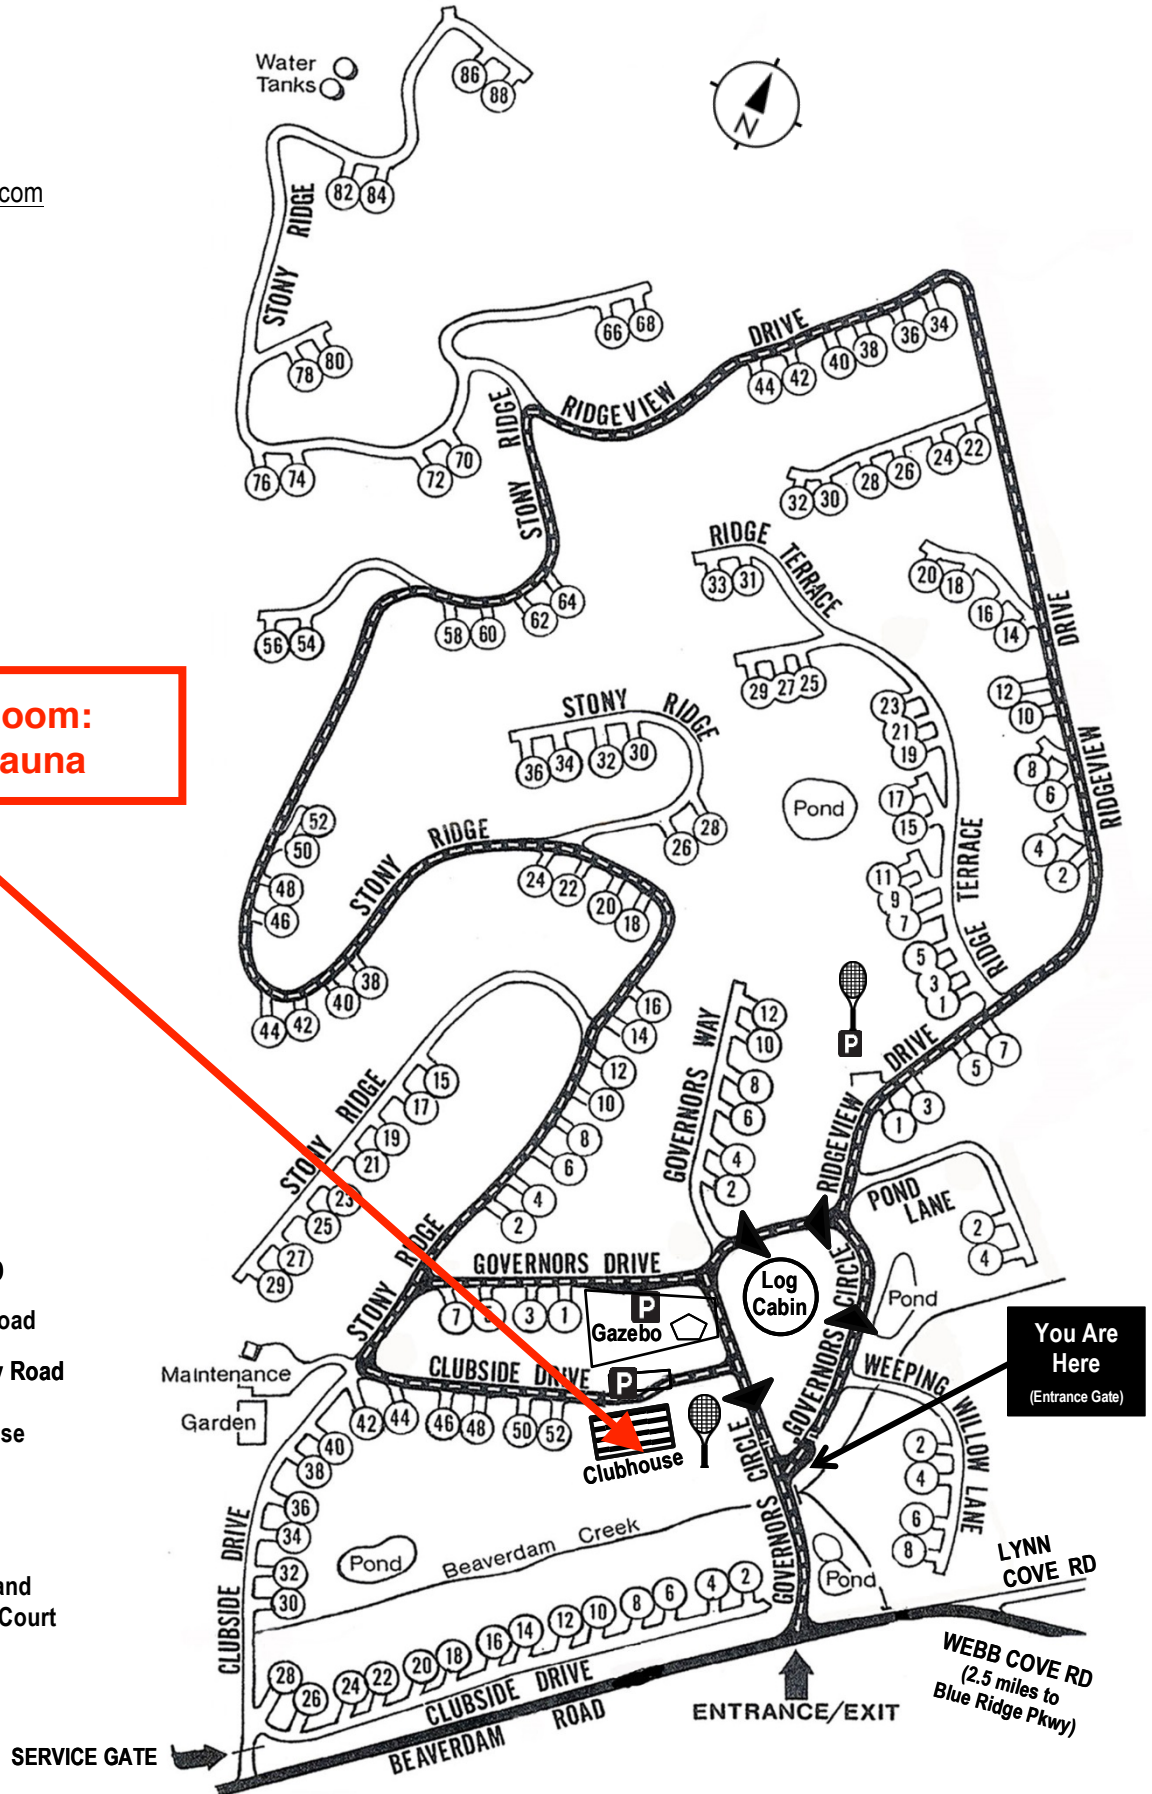

Beaverdam Run Condominium

Community Website

▶ BeaverdamRun.org

Sales Information

▶ BeaverdamRunCondo.com

Water Tanks

**Common Room:
Showers/Sauna**

MAP LEGEND

-  Thru - Road
-  One Way Road
-  Clubhouse
-  Log Cabin
-  Tennis and Pickleball Court

You Are Here
(Entrance Gate)

WEBB COVE RD
(2.5 miles to
Blue Ridge Pkwy)