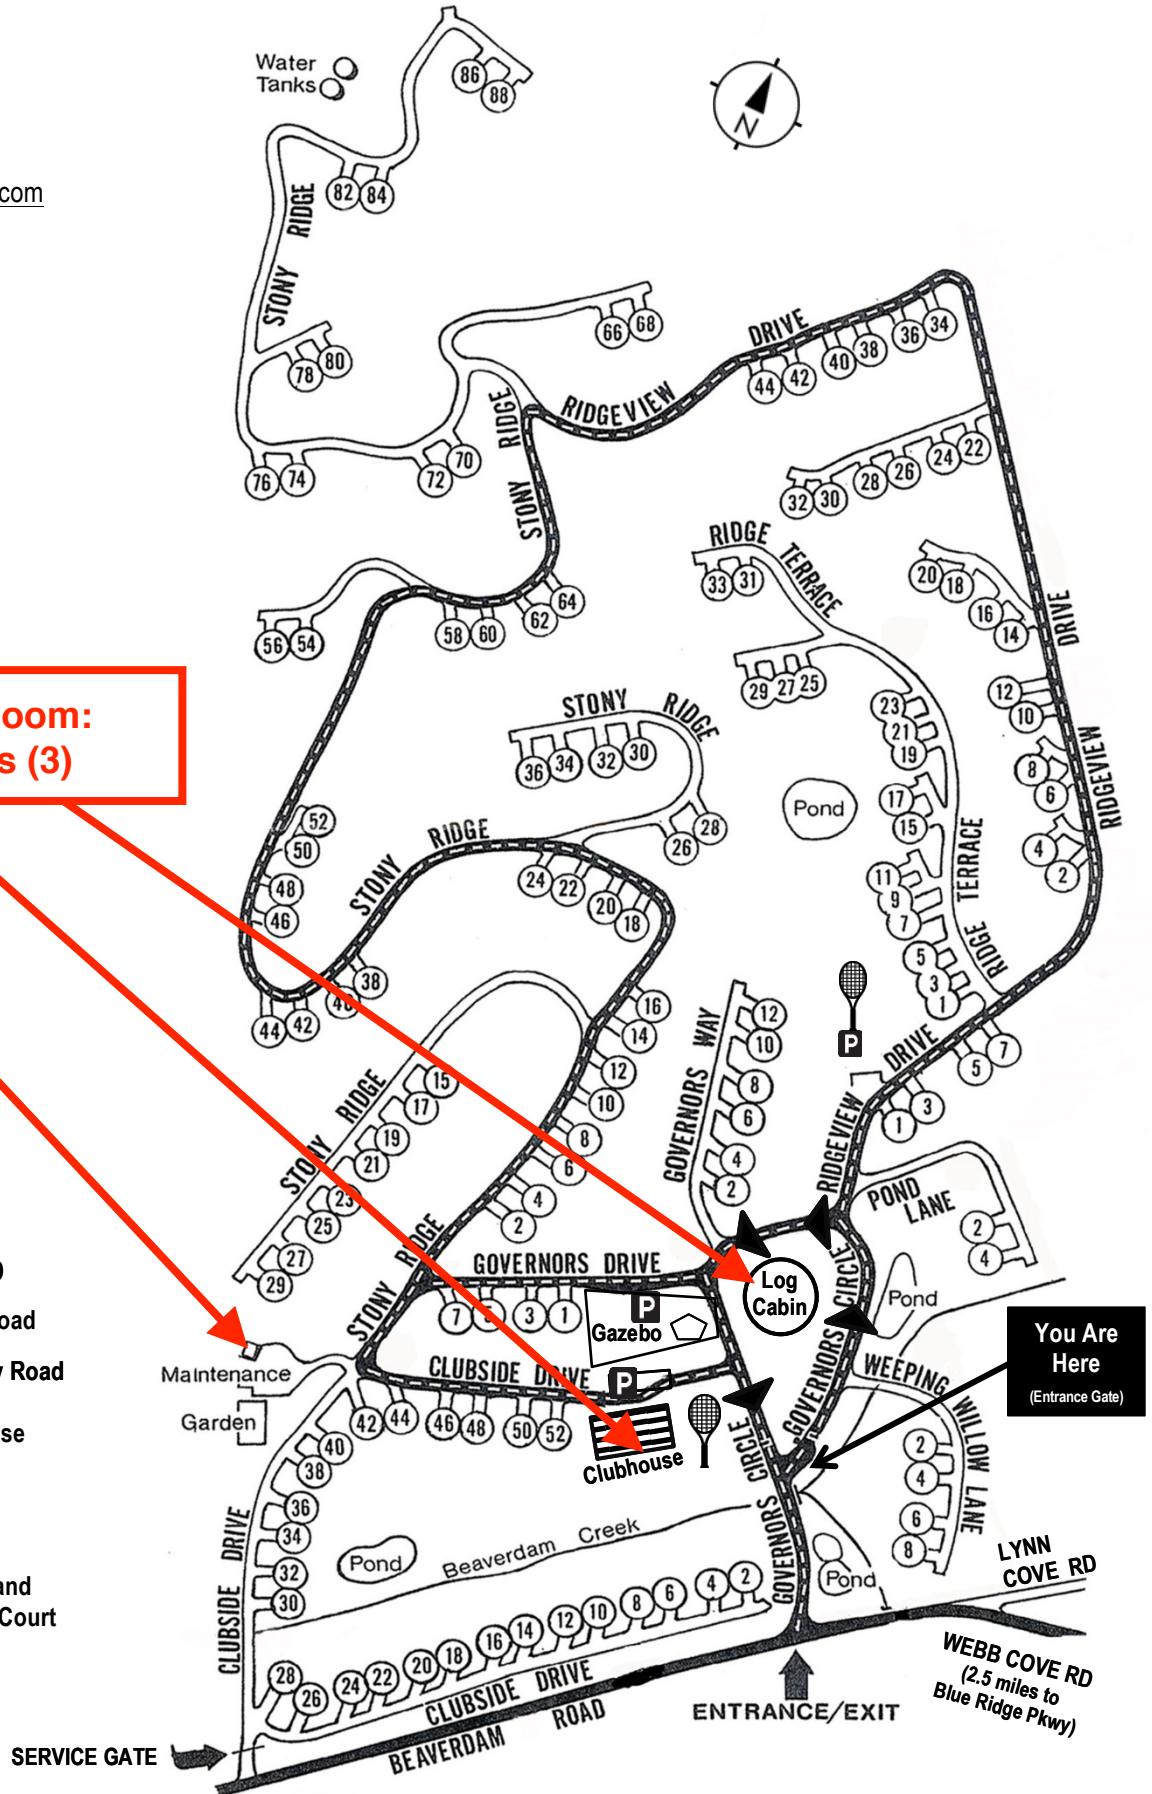

Beaverdam Run Condominium

Community Website

▶ BeaverdamRun.org

Sales Information

▶ BeaverdamRunCondo.com

Water Tanks

**Common Room:
Restrooms (3)**

- MAP LEGEND**
- Thru - Road
 - One Way Road
 - Clubhouse
 - Log Cabin
 - Tennis and Pickleball Court

You Are Here
(Entrance Gate)

WEBB COVE RD
(2.5 miles to Blue Ridge Pkwy)