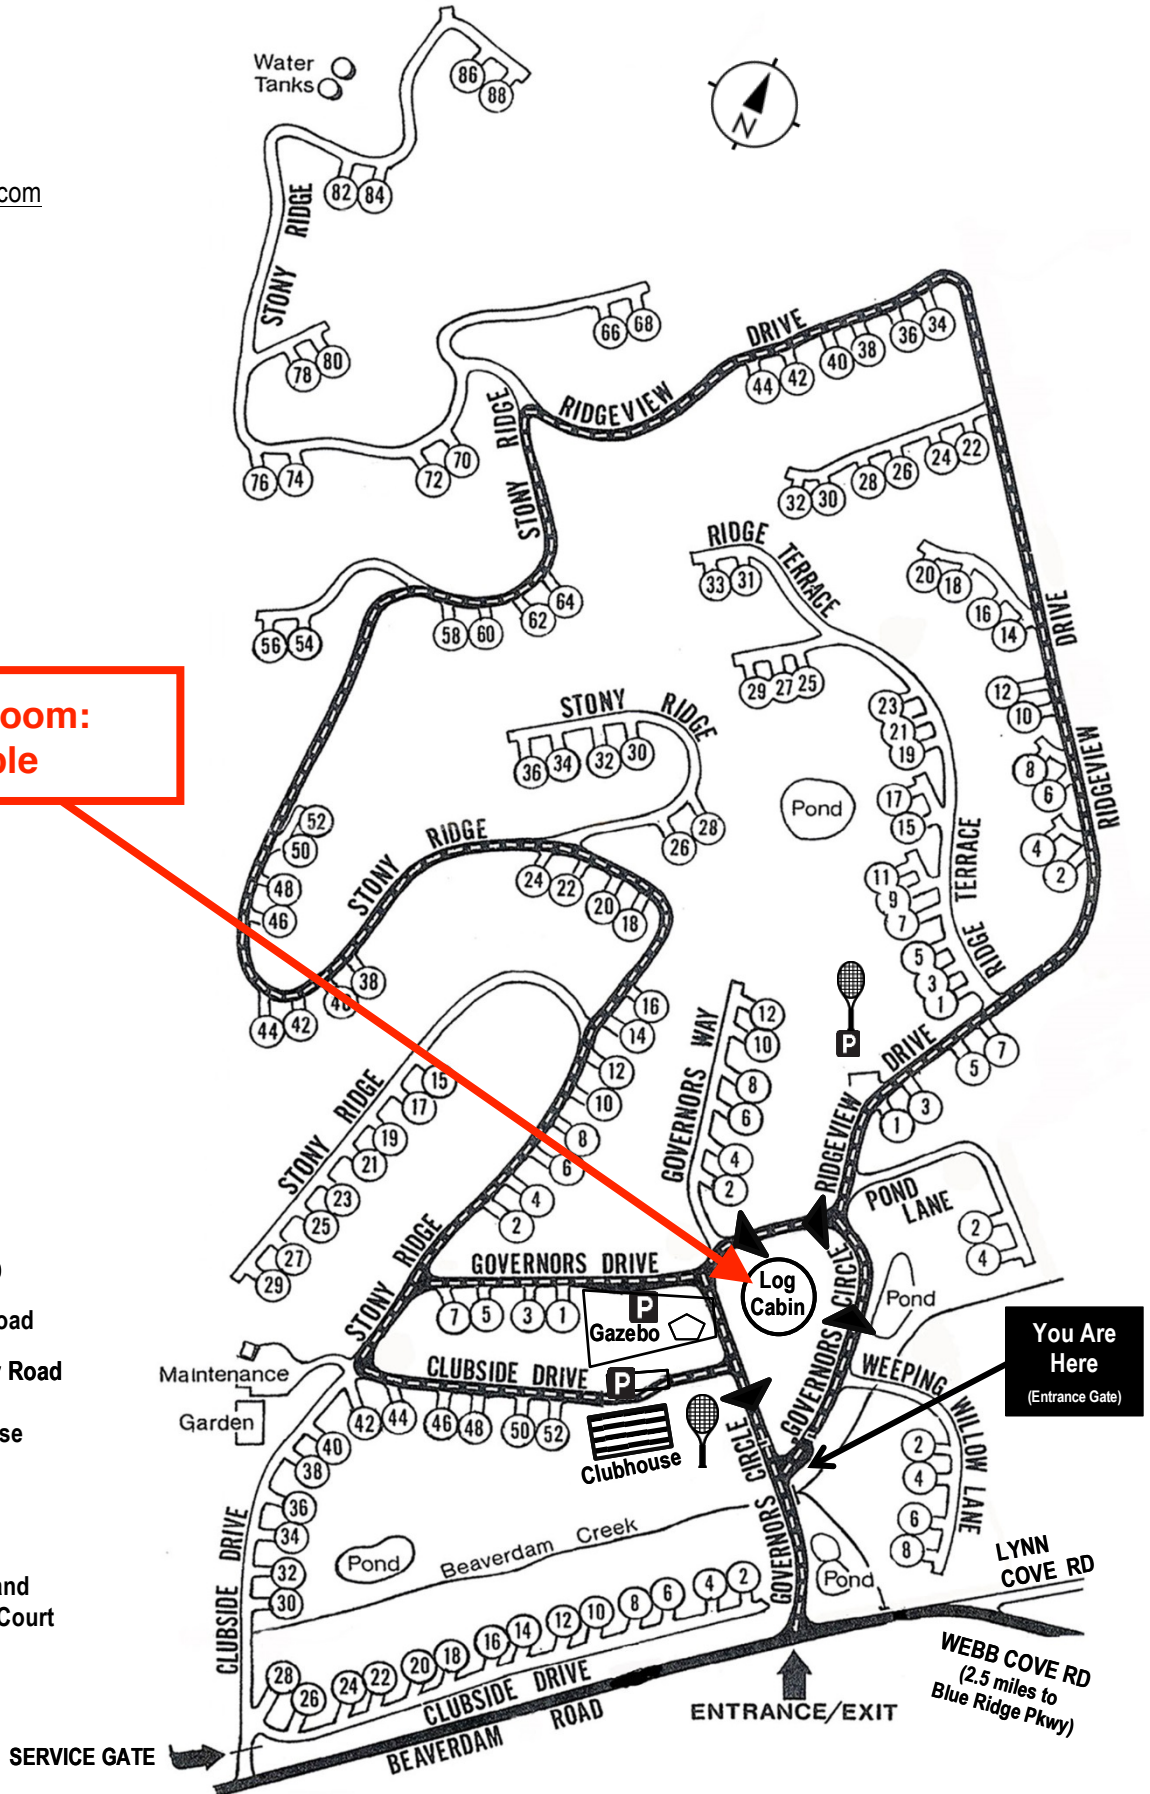

Beaverdam Run Condominium

Community Website

▶ BeaverdamRun.org

Sales Information

▶ BeaverdamRunCondo.com

Water Tanks

**Common Room:
Pool Table**

MAP LEGEND

-  Thru - Road
-  One Way Road
-  Clubhouse
-  Log Cabin
-  Tennis and Pickleball Court

You Are Here
(Entrance Gate)

WEBB COVE RD
(2.5 miles to
Blue Ridge Pkwy)