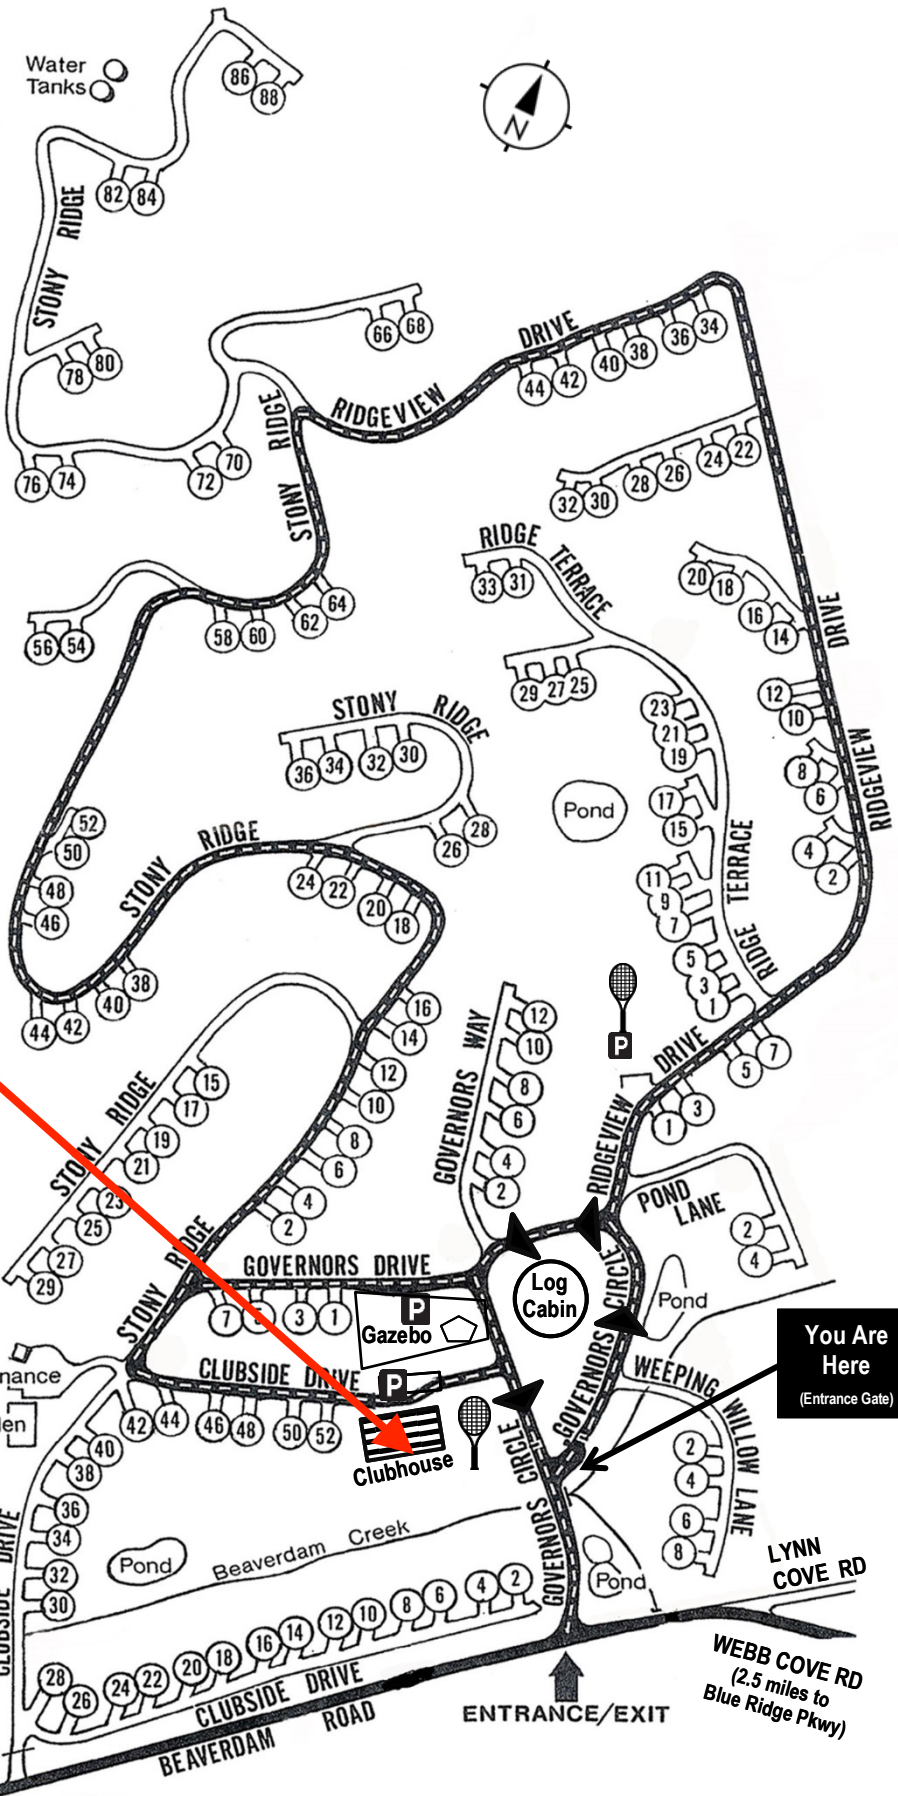

Beaverdam Run Condominium

Community Website

▶ BeaverdamRun.org

Sales Information

▶ BeaverdamRunCondo.com

**Common Room:
Office/Copier**

MAP LEGEND

-  Thru - Road
-  One Way Road
-  Clubhouse
-  Log Cabin
-  Tennis and Pickleball Court

You Are Here
(Entrance Gate)

SERVICE GATE

ENTRANCE/EXIT

WEBB COVE RD
(2.5 miles to Blue Ridge Pkwy)