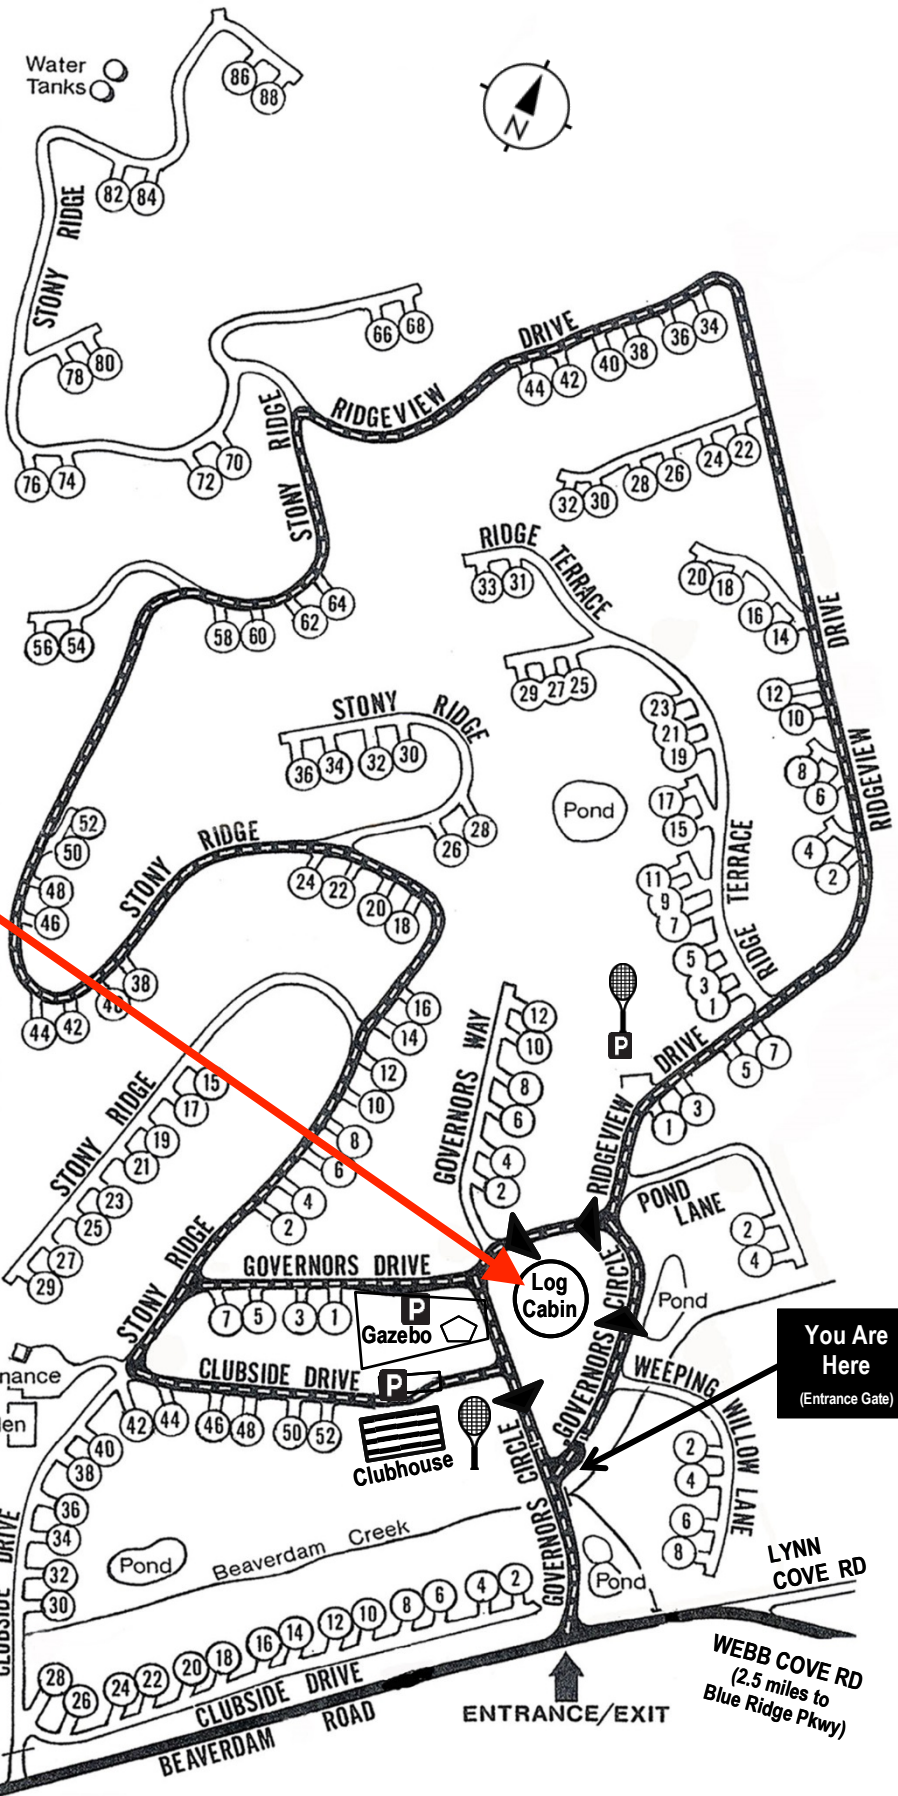

Beaverdam Run Condominium

Community Website

▶ BeaverdamRun.org

Sales Information

▶ BeaverdamRunCondo.com

**Common Room:
Library**

MAP LEGEND

-  Thru - Road
-  One Way Road
-  Clubhouse
-  Log Cabin
-  Tennis and Pickleball Court

You Are Here
(Entrance Gate)

SERVICE GATE

ENTRANCE/EXIT

WEBB COVE RD
(2.5 miles to Blue Ridge Pkwy)