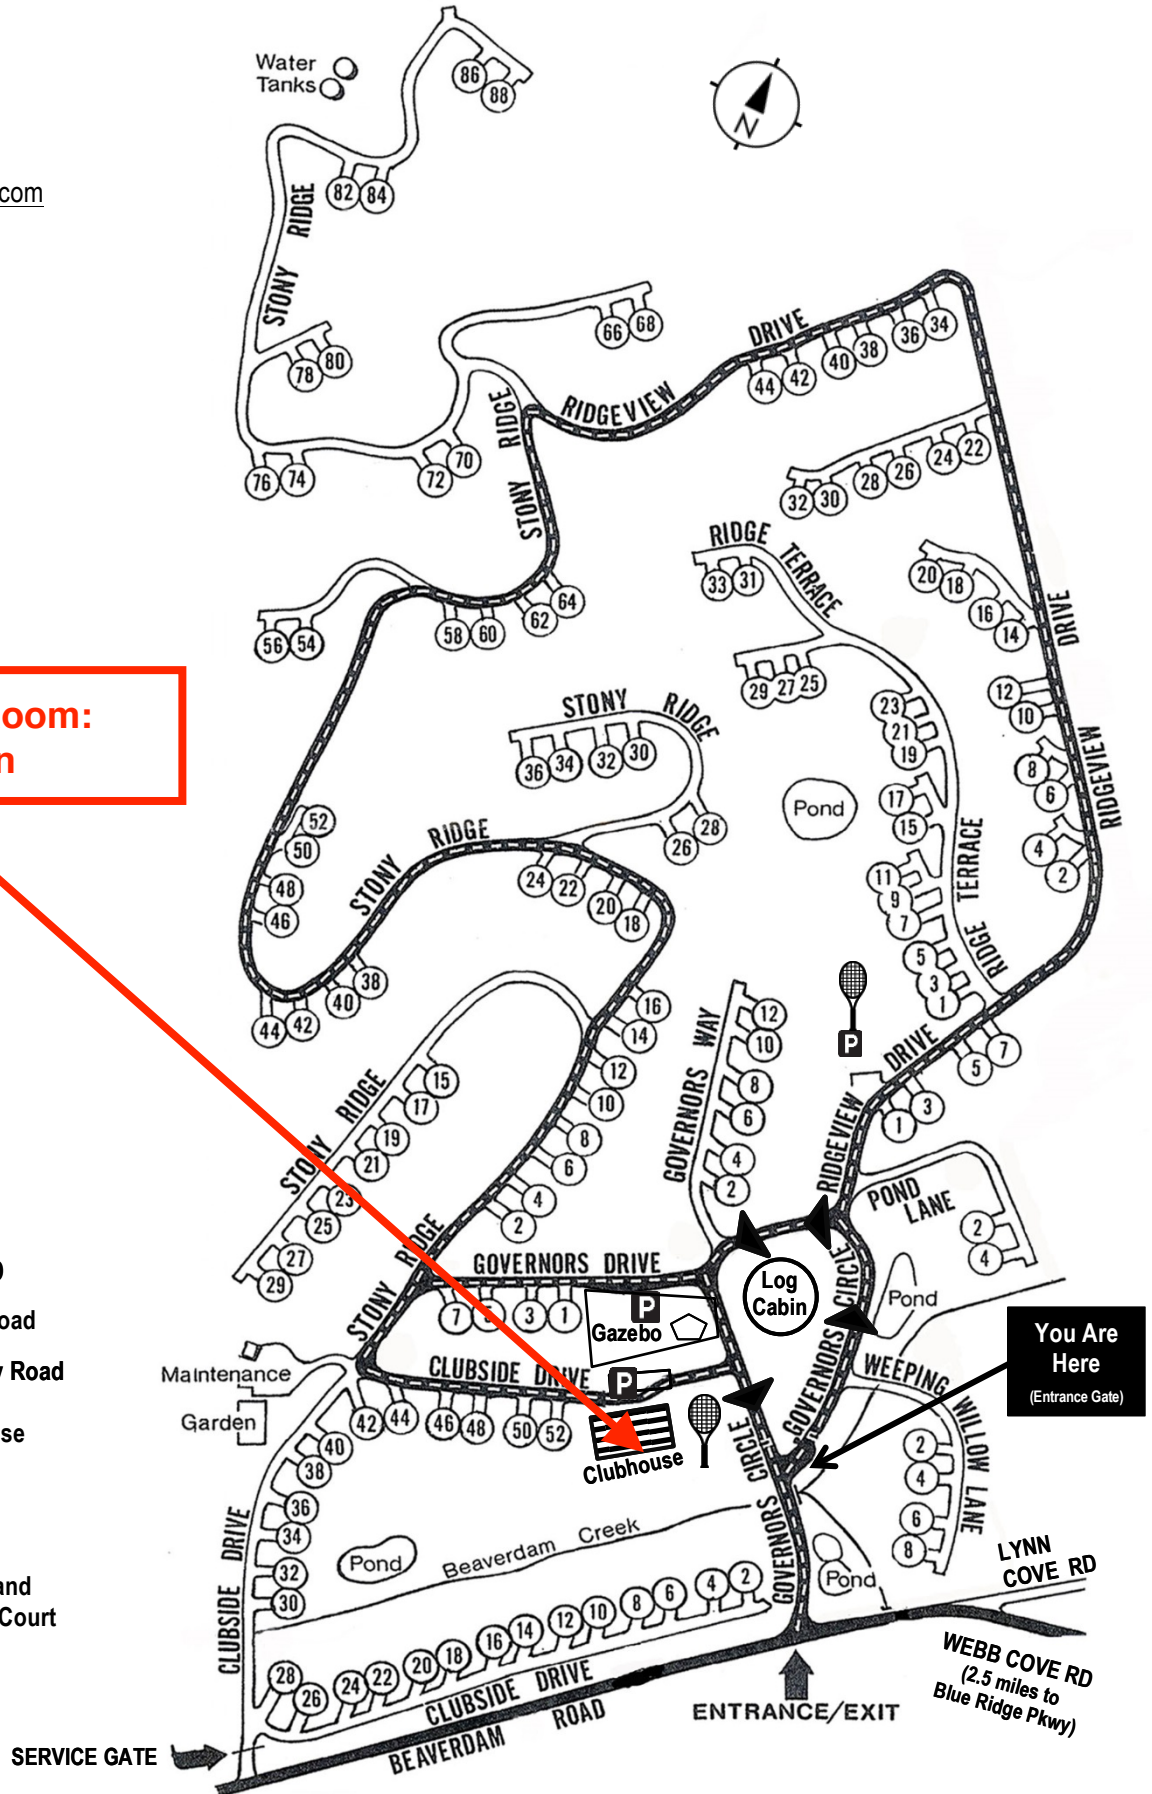

Beaverdam Run Condominium

Community Website

▶ BeaverdamRun.org

Sales Information

▶ BeaverdamRunCondo.com

Water Tanks

**Common Room:
Kitchen**

MAP LEGEND

-  Thru - Road
-  One Way Road
-  Clubhouse
-  Log Cabin
-  Tennis and Pickleball Court

You Are Here
(Entrance Gate)

WEBB COVE RD
(2.5 miles to
Blue Ridge Pkwy)