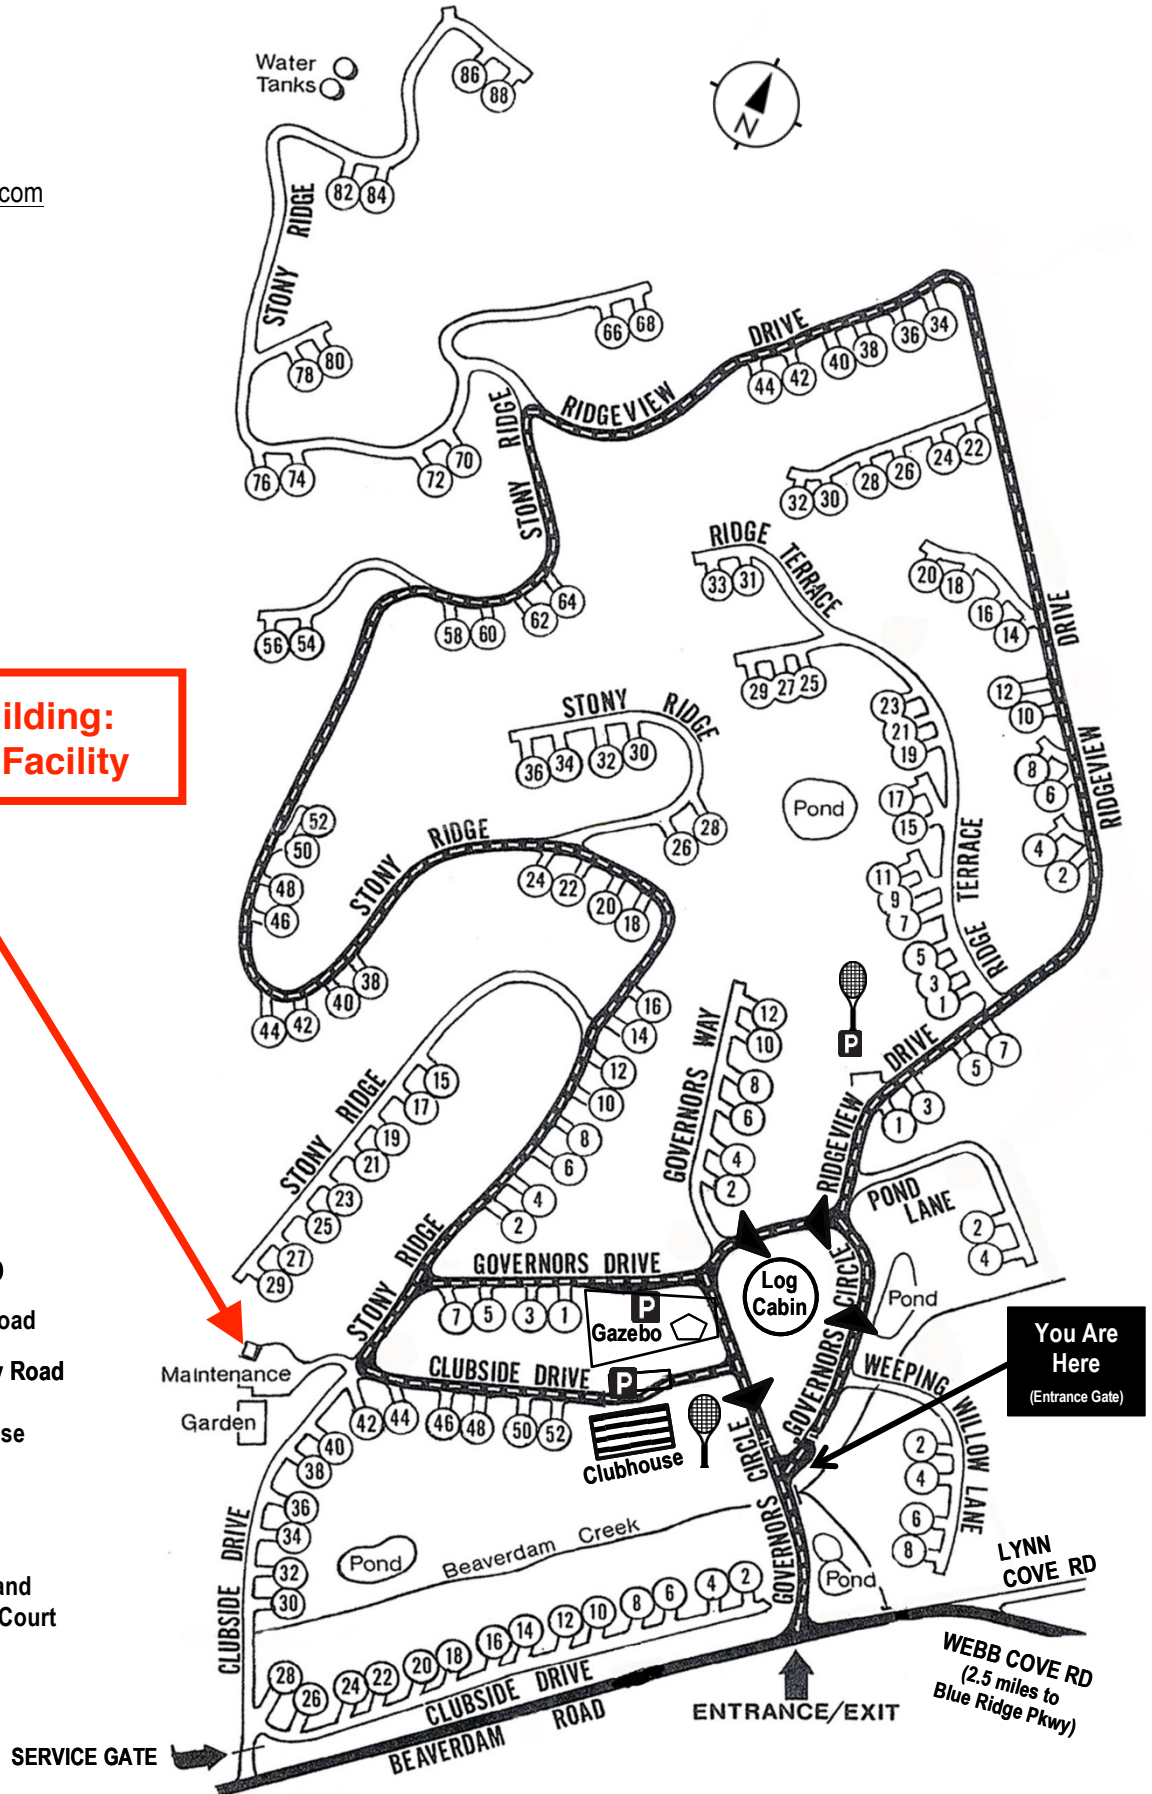

Beaverdam Run Condominium

Community Website

▶ BeaverdamRun.org

Sales Information

▶ BeaverdamRunCondo.com

Water Tanks

**Common Building:
Maintenance Facility**

MAP LEGEND

-  Thru - Road
-  One Way Road
-  Clubhouse
-  Log Cabin
-  Tennis and Pickleball Court

You Are Here
(Entrance Gate)

WEBB COVE RD
(2.5 miles to Blue Ridge Pkwy)

LYNN COVE RD