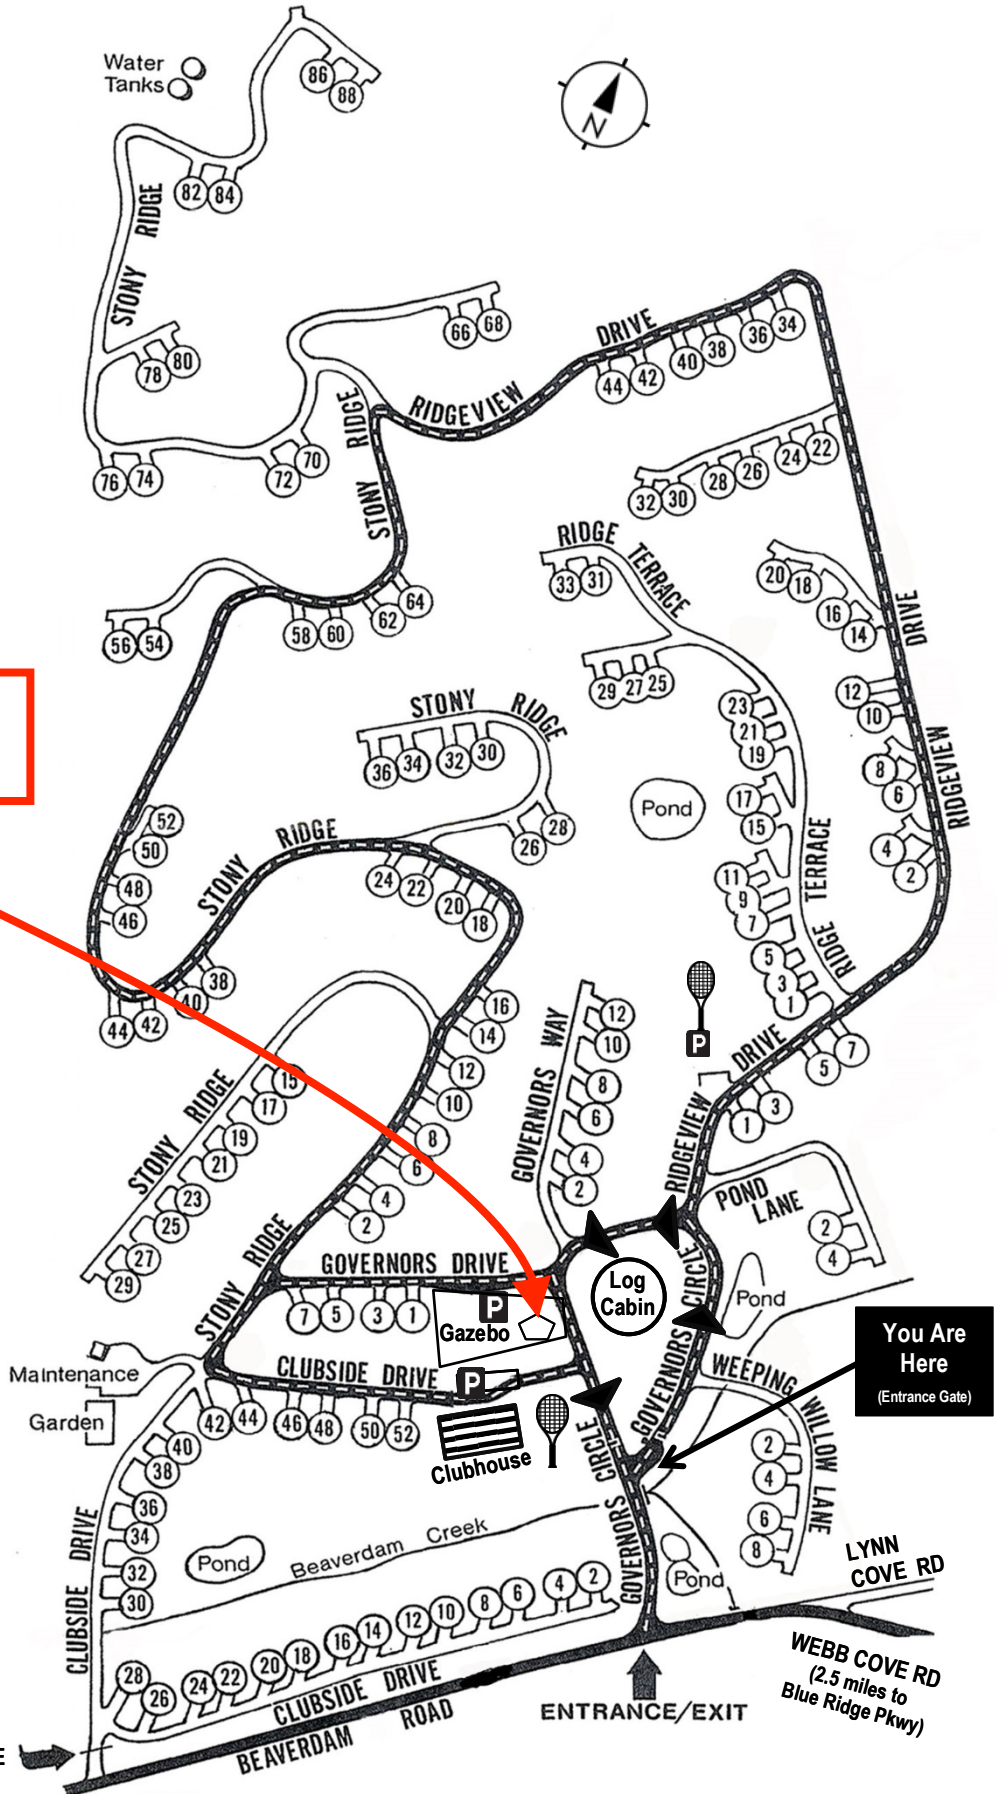

# Beaverdam Run Condominium

**Community Website**

▶ [BeaverdamRun.org](http://BeaverdamRun.org)

**Sales Information**

▶ [BeaverdamRunCondo.com](http://BeaverdamRunCondo.com)

Water Tanks

**Common Building:  
Gazebo**

**MAP LEGEND**

-  Thru - Road
-  One Way Road
-  Clubhouse
-  Log Cabin
-  Tennis and Pickleball Court

**You Are Here**  
(Entrance Gate)

SERVICE GATE

ENTRANCE/EXIT

WEBB COVE RD  
(2.5 miles to  
Blue Ridge Pkwy)