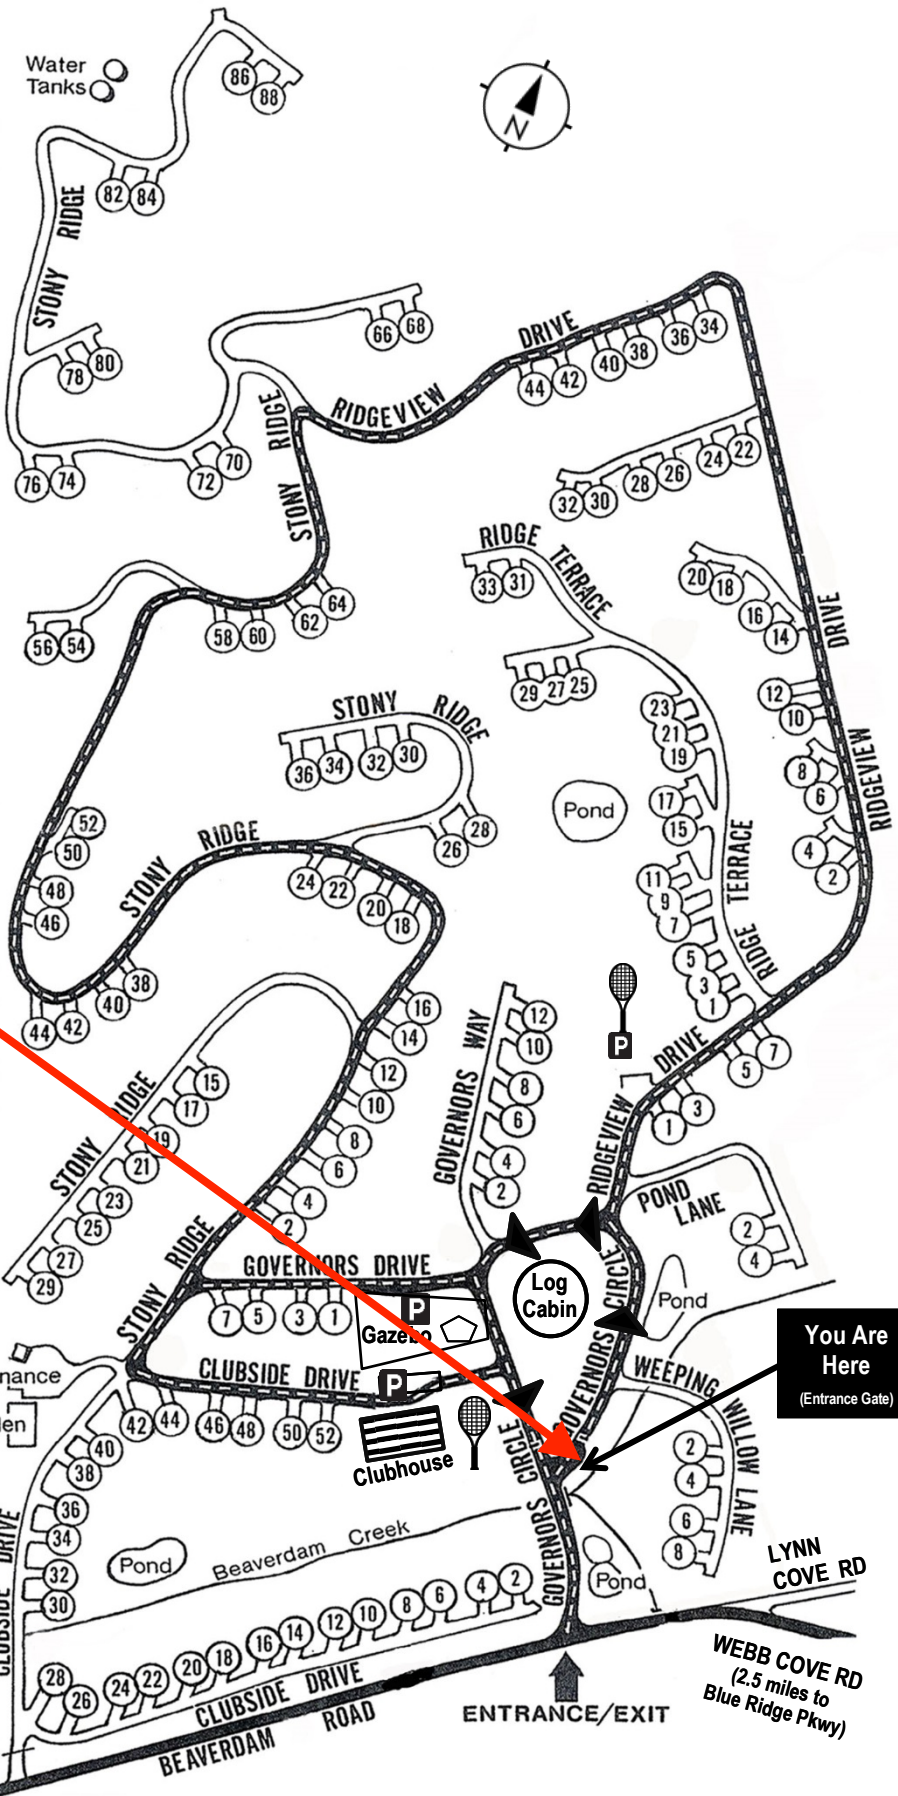

Beaverdam Run Condominium

Community Website

▶ BeaverdamRun.org

Sales Information

▶ BeaverdamRunCondo.com

**Common Building:
Shelter @ Entry Gate**

You Are Here
(Entrance Gate)

MAP LEGEND

-  Thru - Road
-  One Way Road
-  Clubhouse
-  Log Cabin
-  Tennis and Pickleball Court

SERVICE GATE

ENTRANCE/EXIT

WEBB COVE RD
(2.5 miles to
Blue Ridge Pkwy)