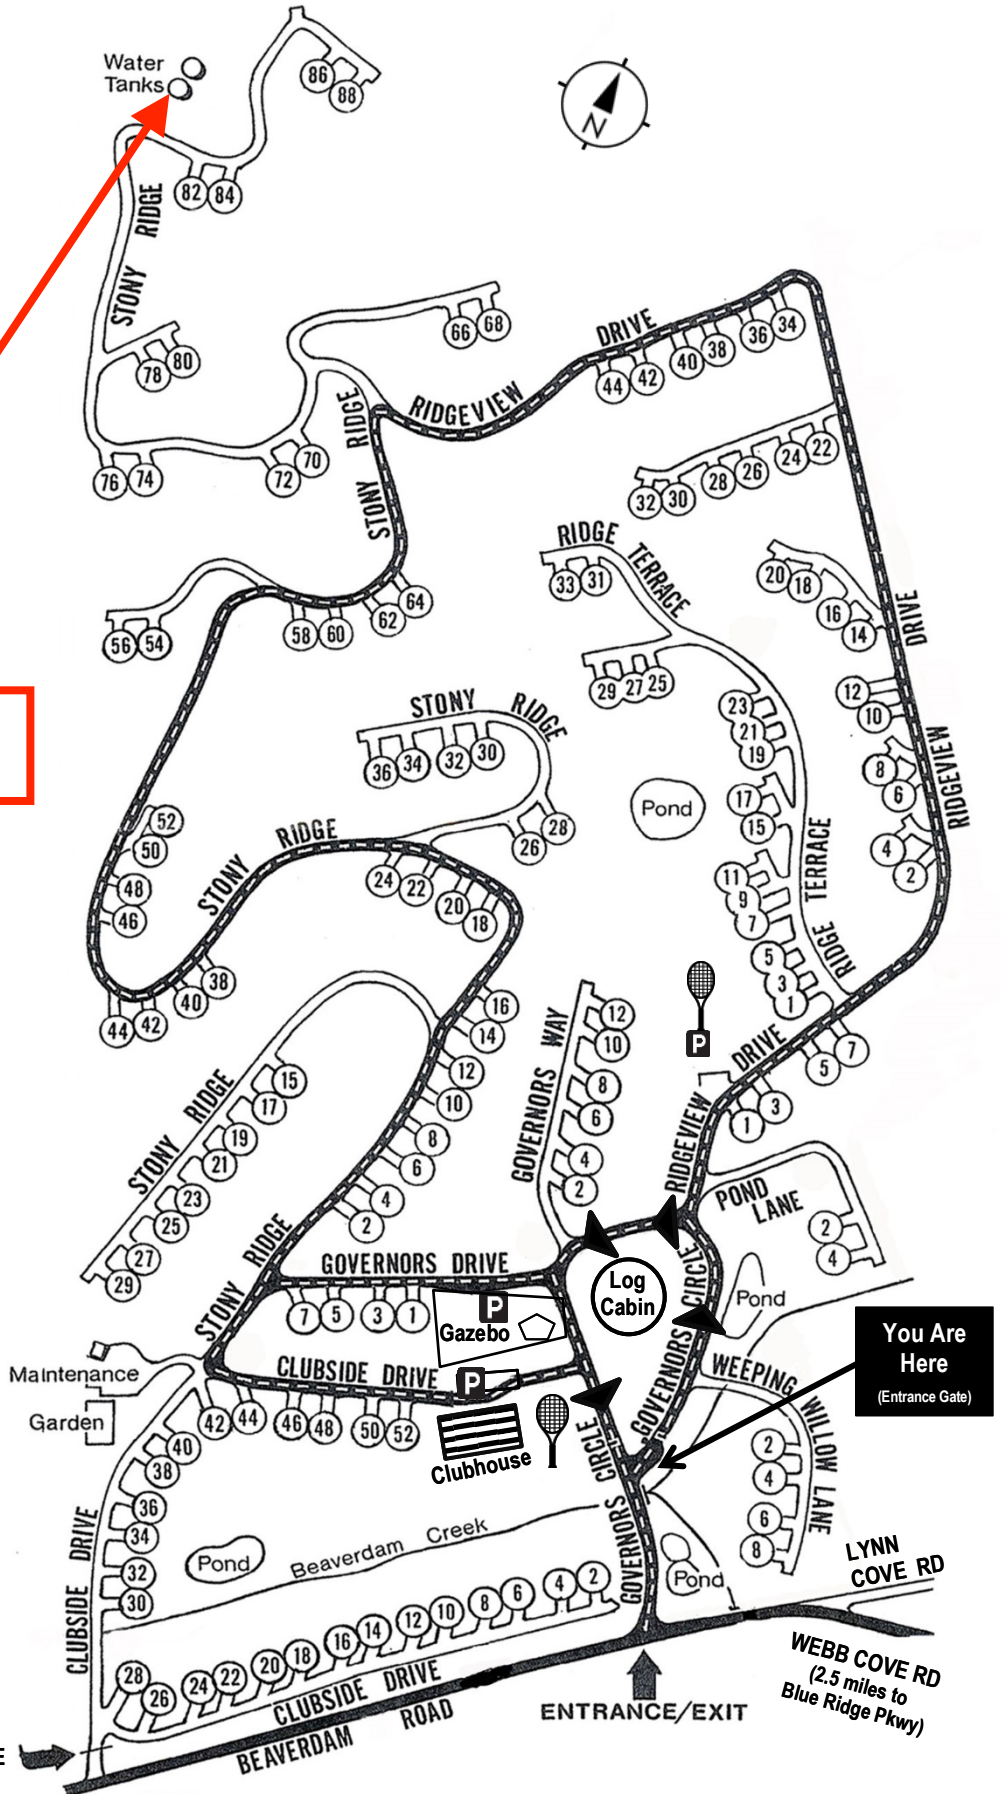

# Beaverdam Run Condominium

**Community Website**

▶ [BeaverdamRun.org](http://BeaverdamRun.org)

**Sales Information**

▶ [BeaverdamRunCondo.com](http://BeaverdamRunCondo.com)

**Common Area:  
Water Tank(s)**

**MAP LEGEND**

-  Thru - Road
-  One Way Road
-  Clubhouse
-  Log Cabin
-  Tennis and Pickleball Court