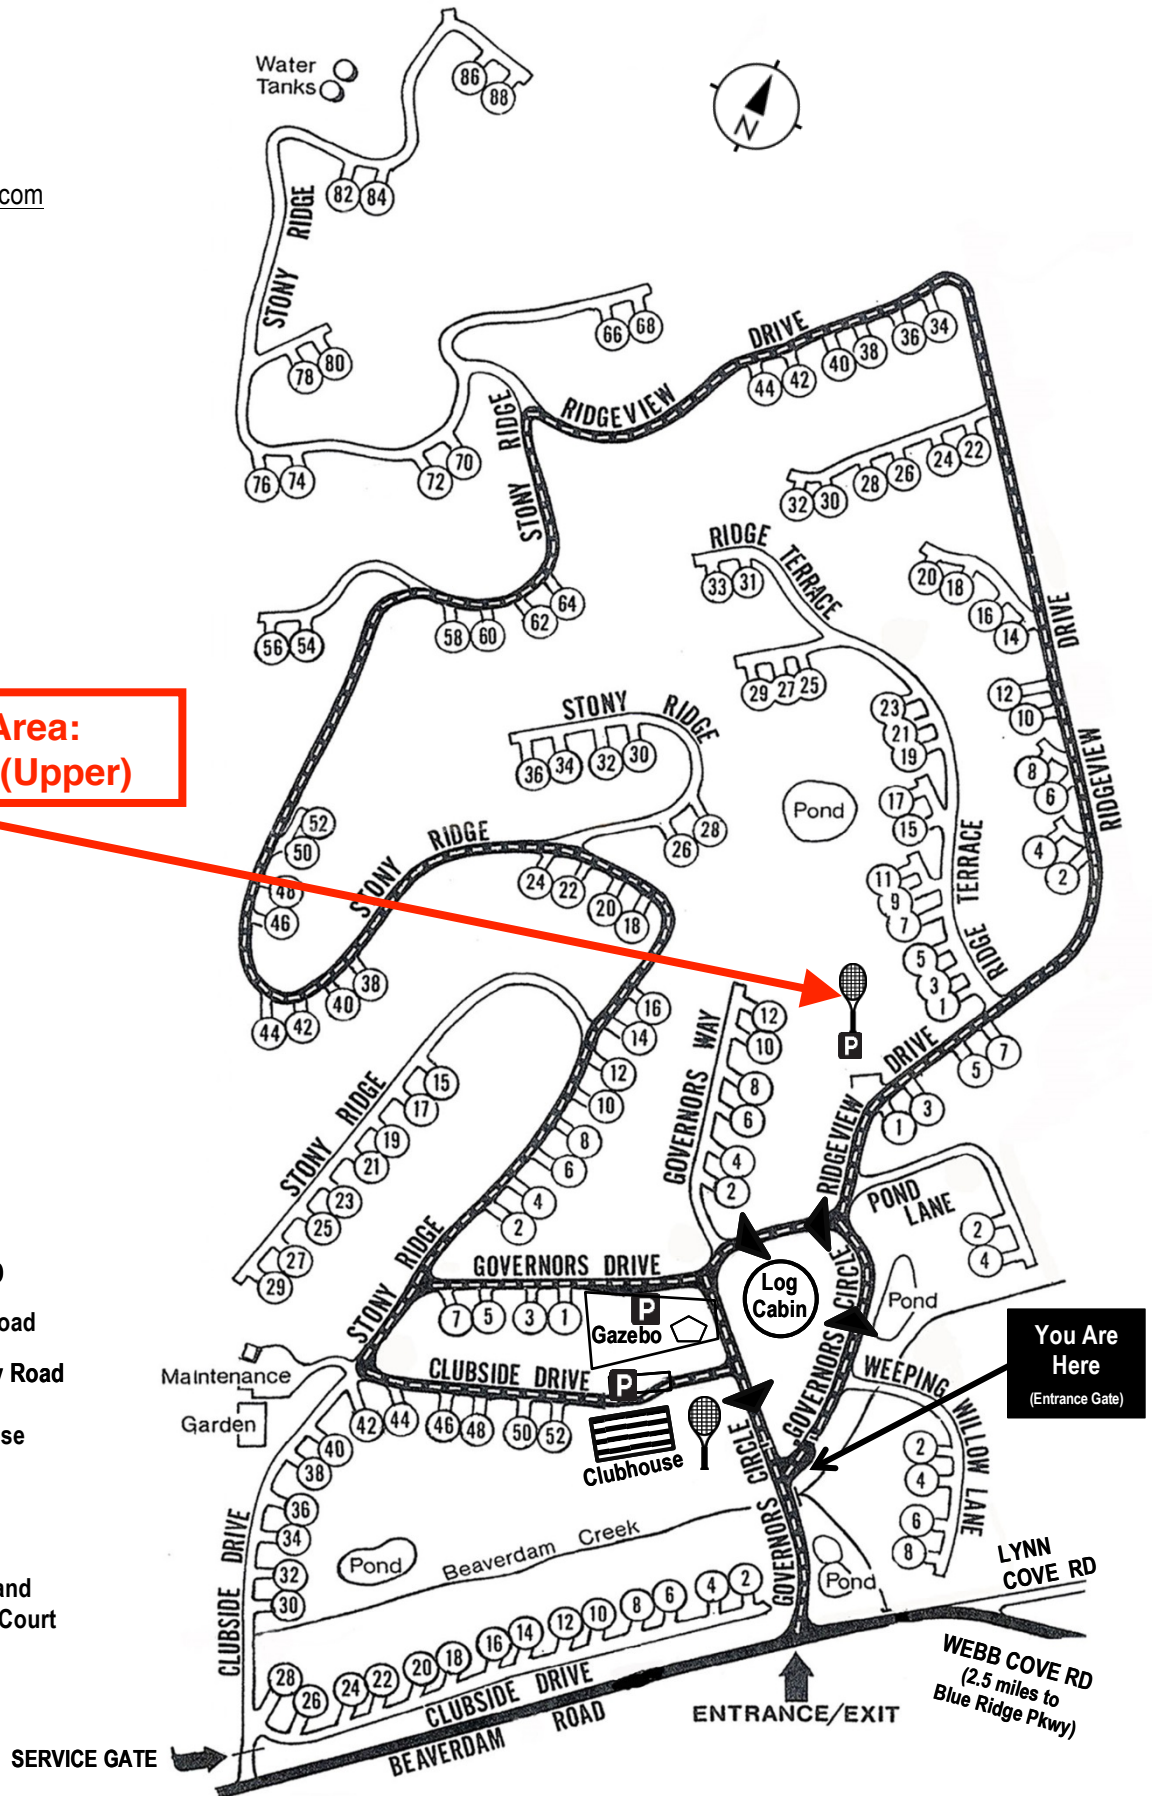

Beaverdam Run Condominium

Community Website

▶ BeaverdamRun.org

Sales Information

▶ BeaverdamRunCondo.com

Water Tanks

**Common Area:
Tennis Court (Upper)**

MAP LEGEND

-  Thru - Road
-  One Way Road
-  Clubhouse
-  Log Cabin
-  Tennis and Pickleball Court

You Are Here
(Entrance Gate)

WEBB COVE RD
(2.5 miles to Blue Ridge Pkwy)