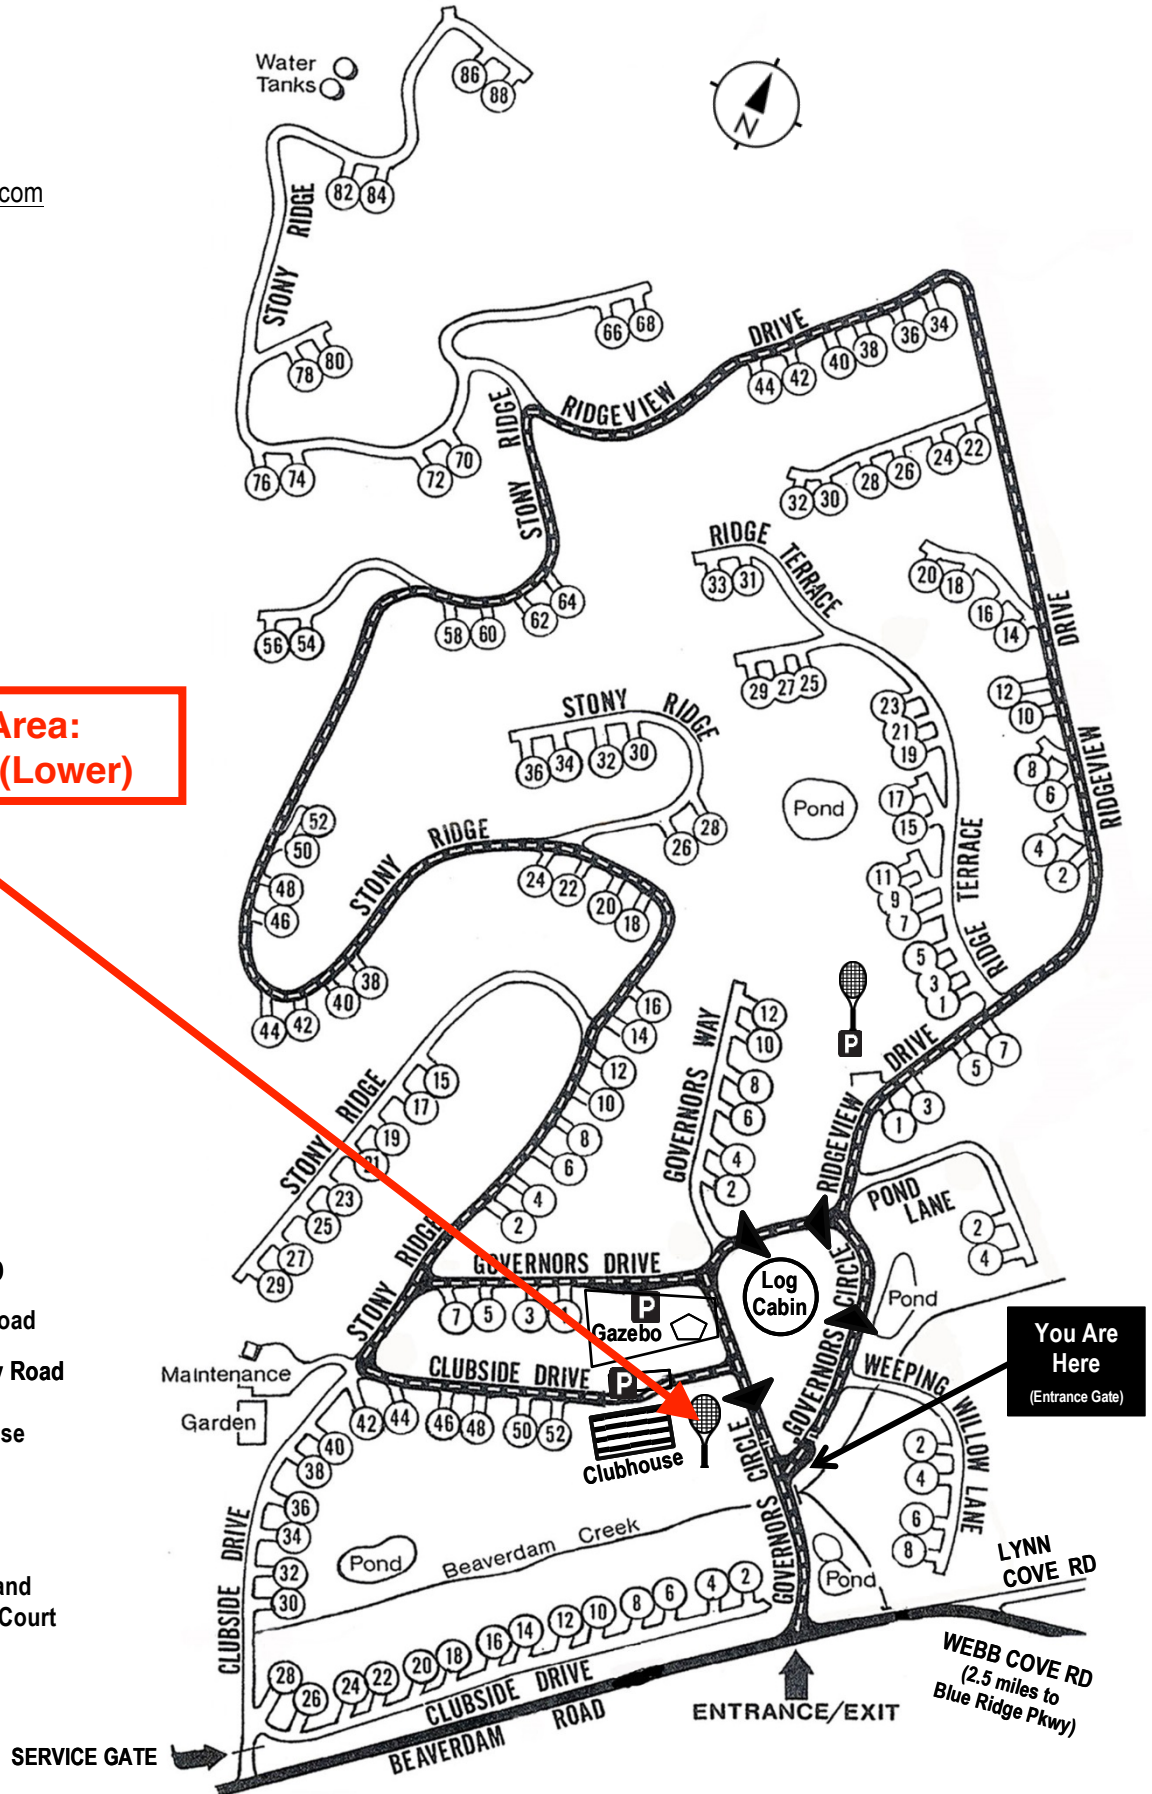

Beaverdam Run Condominium

Community Website

▶ BeaverdamRun.org

Sales Information

▶ BeaverdamRunCondo.com

Water Tanks

**Common Area:
Tennis Court (Lower)**

MAP LEGEND

-  Thru - Road
-  One Way Road
-  Clubhouse
-  Log Cabin
-  Tennis and Pickleball Court

You Are Here
(Entrance Gate)

WEBB COVE RD
(2.5 miles to Blue Ridge Pkwy)