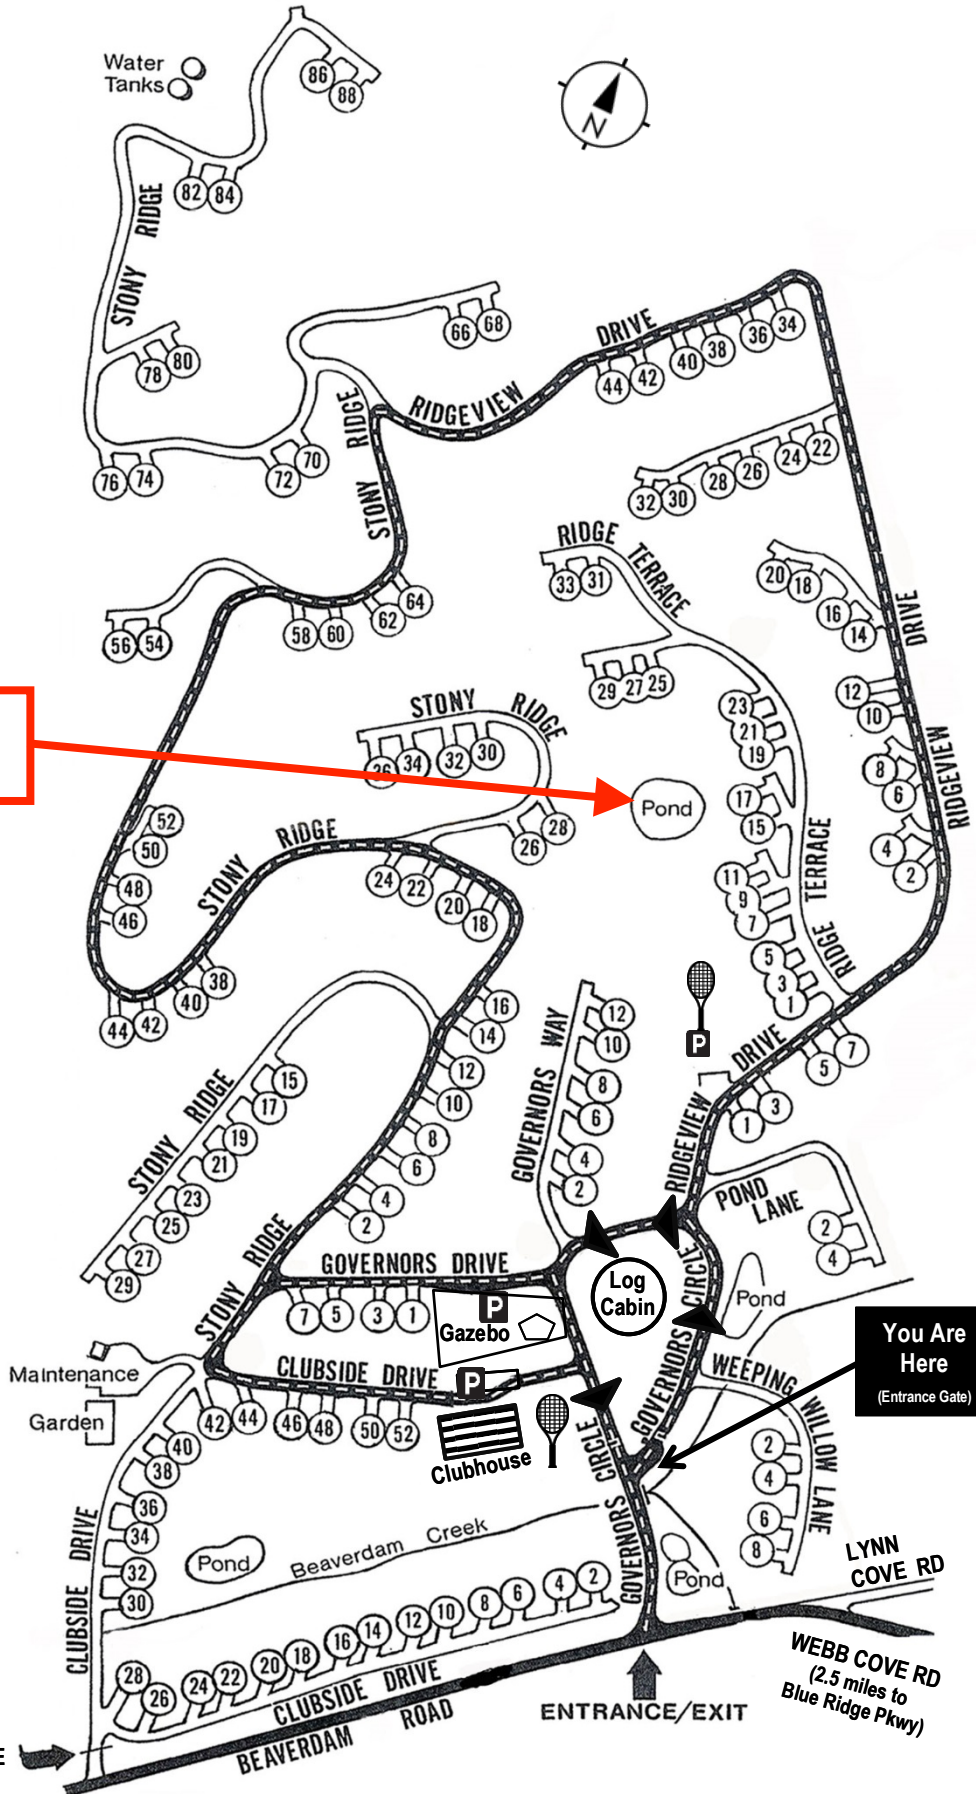

Beaverdam Run Condominium

Community Website

▶ BeaverdamRun.org

Sales Information

▶ BeaverdamRunCondo.com

Water Tanks

**Common Area:
Sunrise Pond**

MAP LEGEND

-  Thru - Road
-  One Way Road
-  Clubhouse
-  Log Cabin
-  Tennis and Pickleball Court

You Are Here
(Entrance Gate)

WEBB COVE RD
(2.5 miles to Blue Ridge Pkwy)