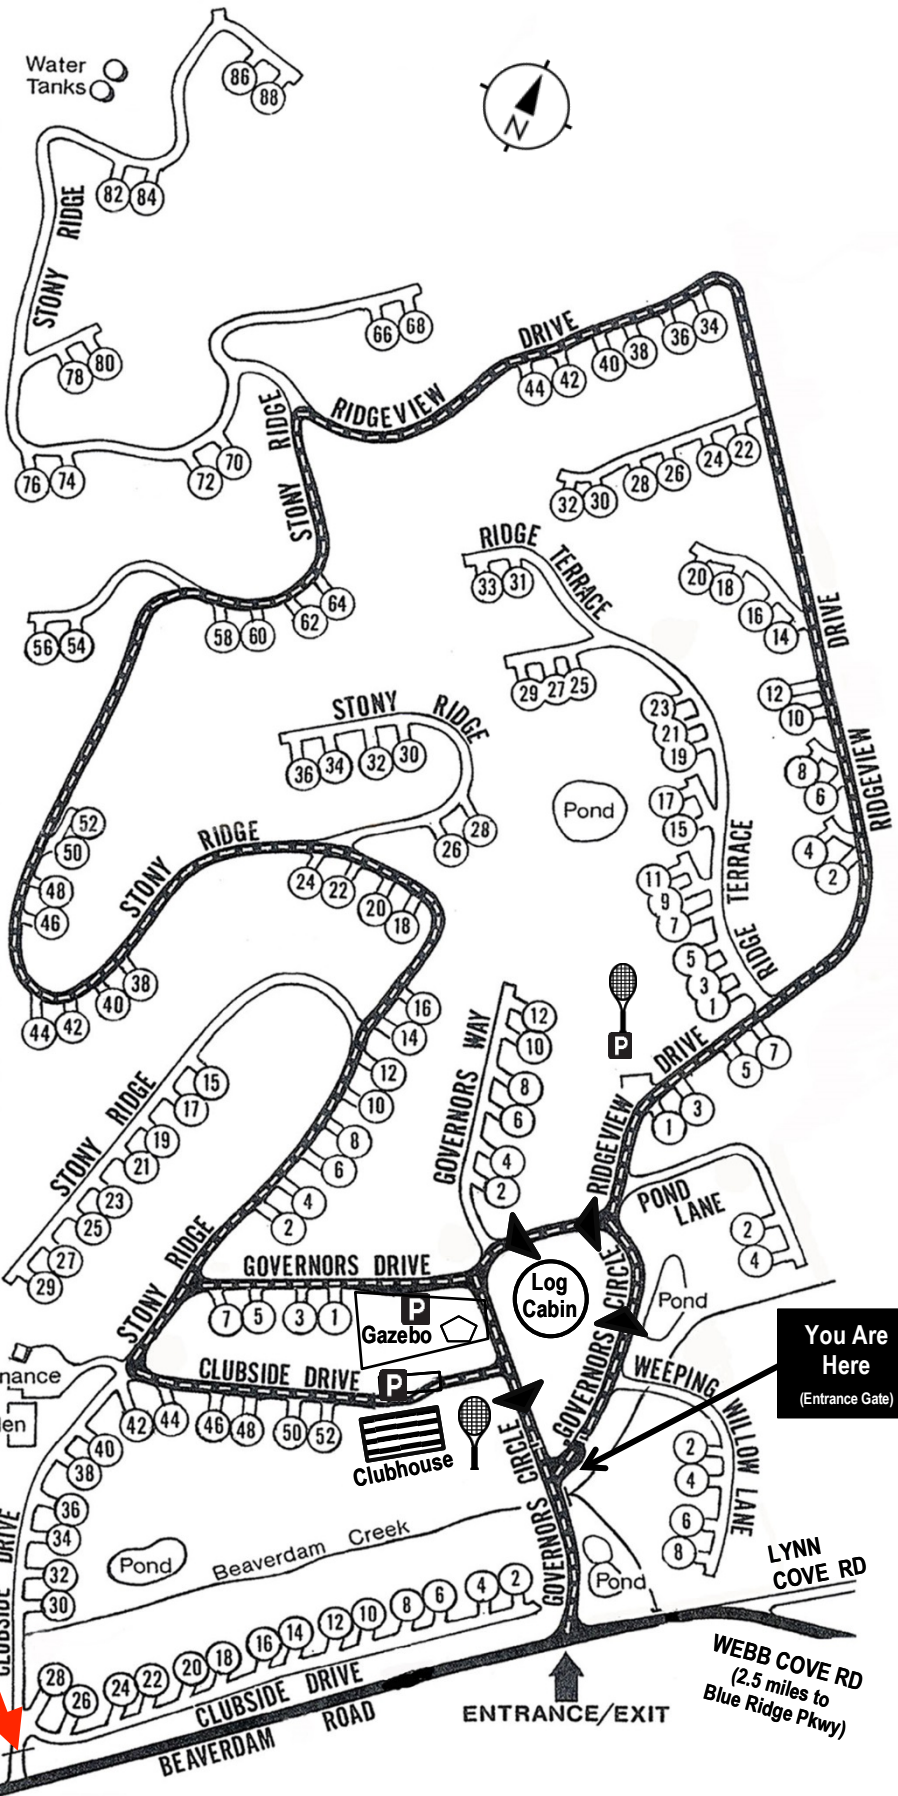

Beaverdam Run Condominium

Community Website

▶ BeaverdamRun.org

Sales Information

▶ BeaverdamRunCondo.com

**Common Area:
Service Gate**

MAP LEGEND

-  Thru - Road
-  One Way Road
-  Clubhouse
-  Log Cabin
-  Tennis and Pickleball Court

You Are Here
(Entrance Gate)

SERVICE GATE

ENTRANCE/EXIT

WEBB COVE RD
(2.5 miles to Blue Ridge Pkwy)