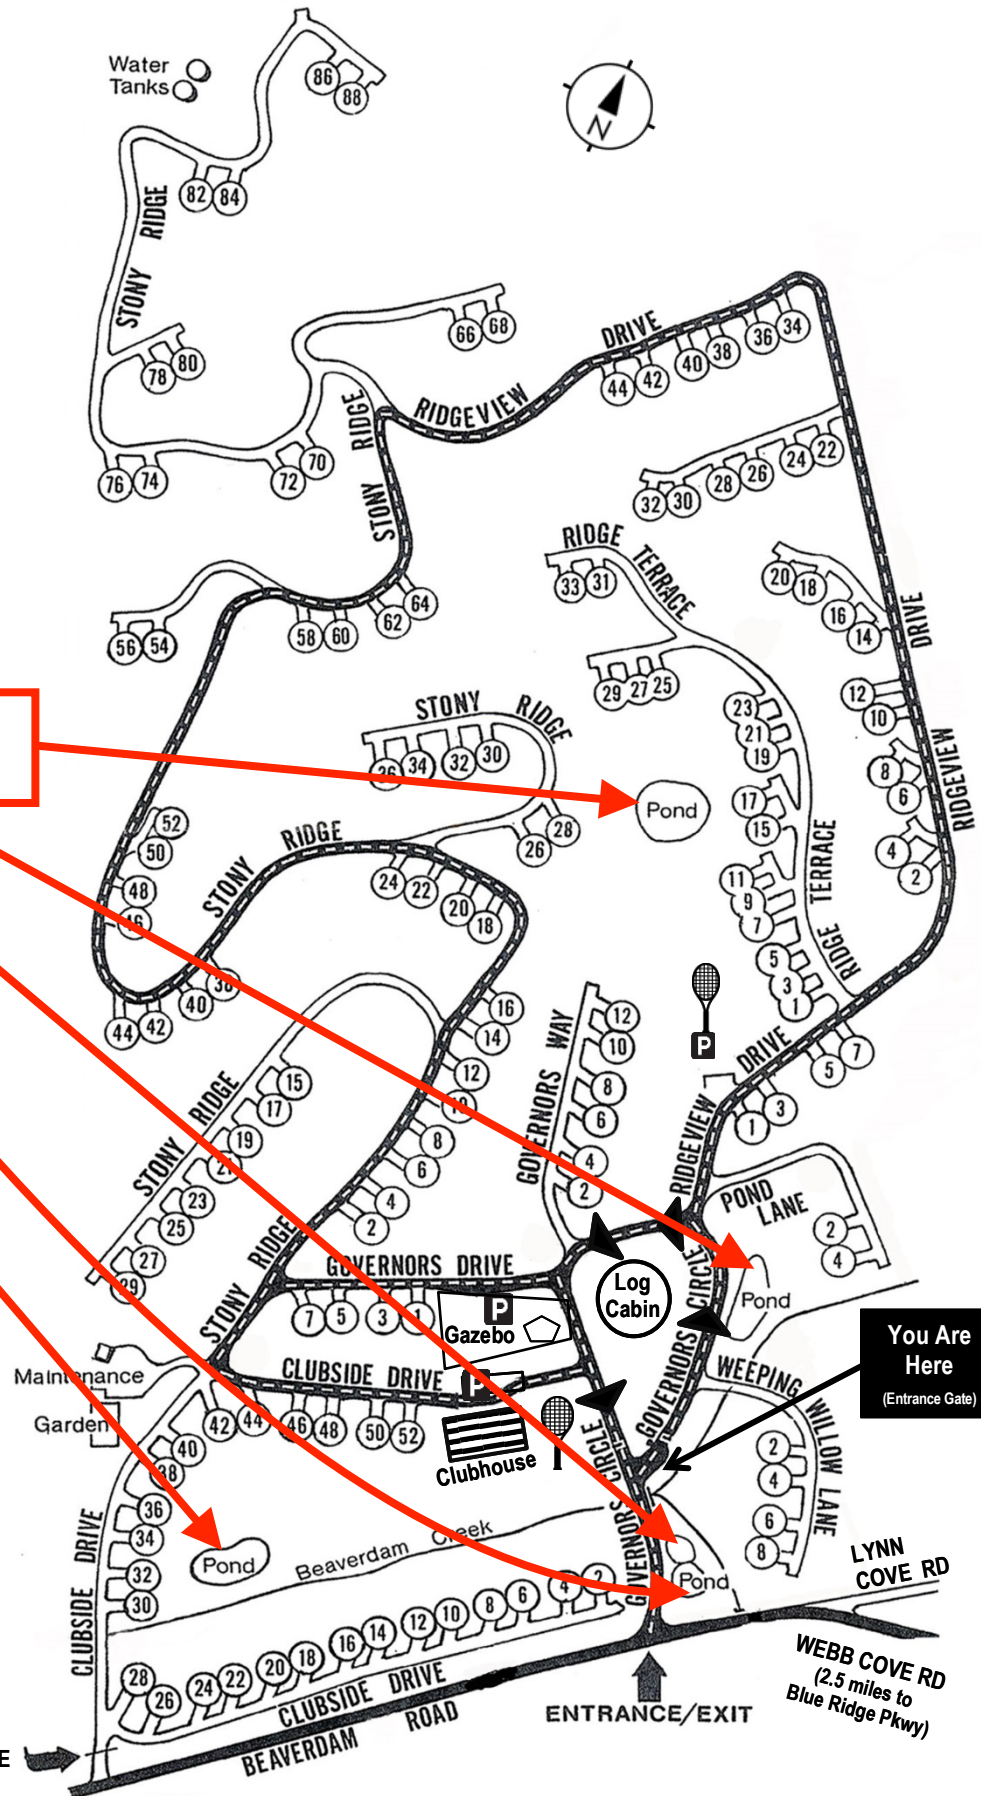

Beaverdam Run Condominium

Community Website

▶ BeaverdamRun.org

Sales Information

▶ BeaverdamRunCondo.com

Water Tanks

**Common Area:
Ponds (5)**

MAP LEGEND

-  Thru - Road
-  One Way Road
-  Clubhouse
-  Log Cabin
-  Tennis and Pickleball Court

You Are Here
(Entrance Gate)

SERVICE GATE

ENTRANCE/EXIT

WEBB COVE RD
(2.5 miles to
Blue Ridge Pkwy)