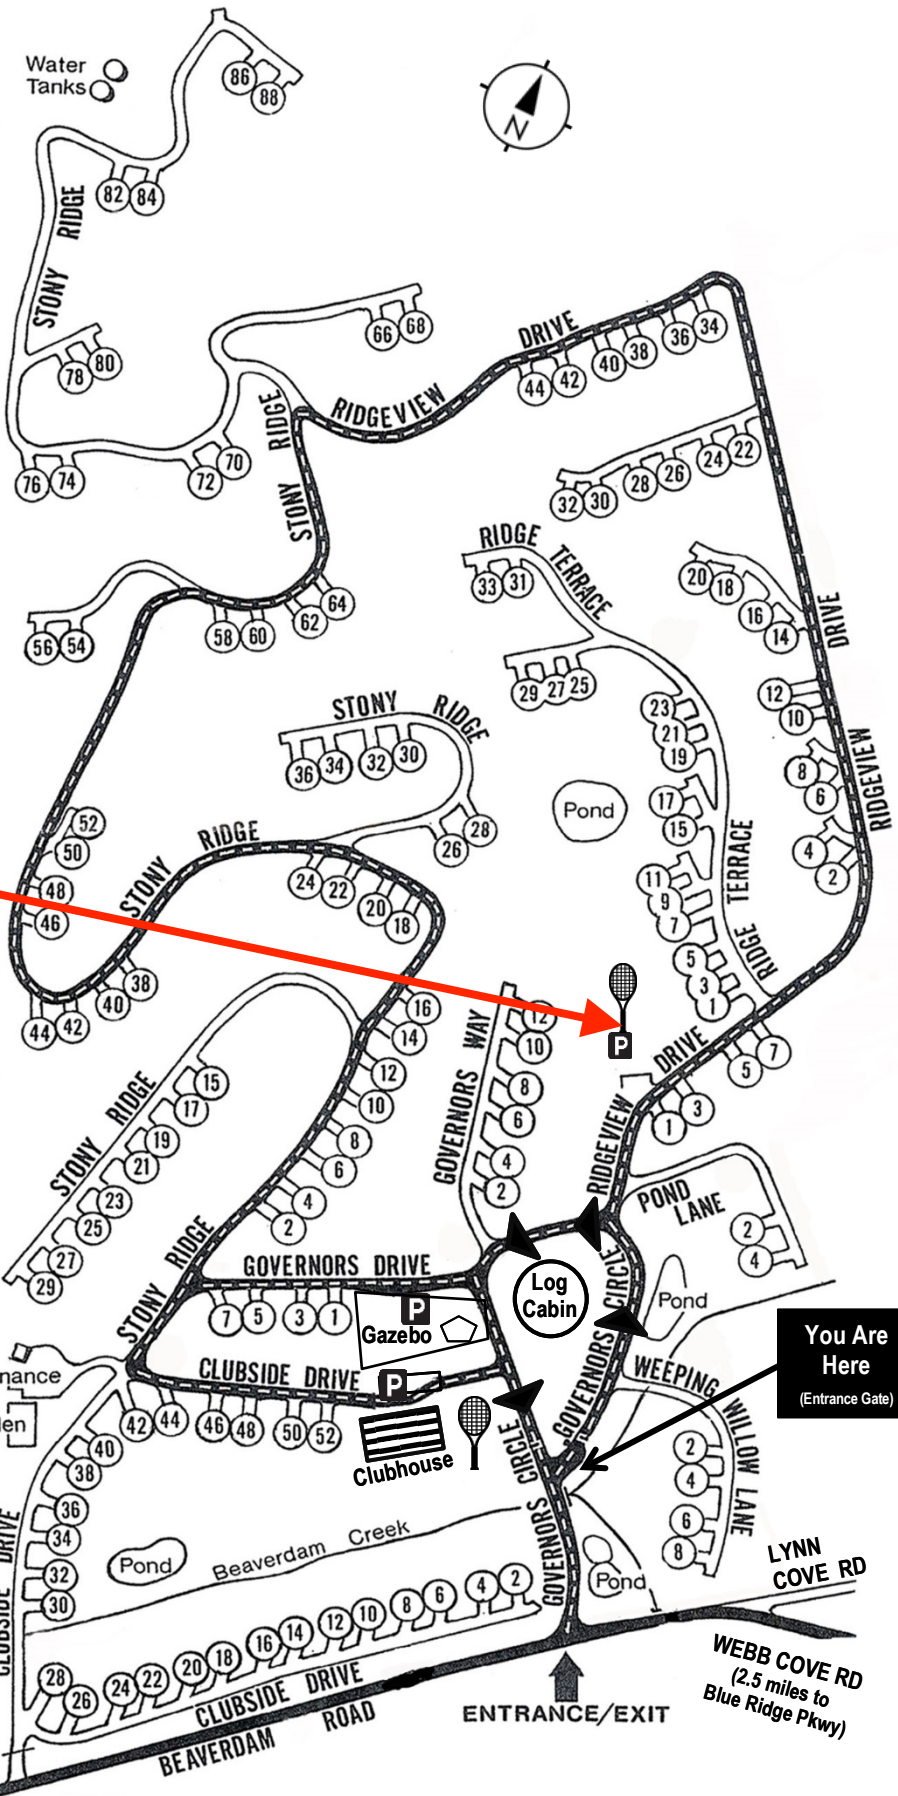

# Beaverdam Run Condominium

**Community Website**

▶ [BeaverdamRun.org](http://BeaverdamRun.org)

**Sales Information**

▶ [BeaverdamRunCondo.com](http://BeaverdamRunCondo.com)

**Common Area:  
Pickleball Court**

**MAP LEGEND**

-  Thru - Road
-  One Way Road
-  Clubhouse
-  Log Cabin
-  Tennis and Pickleball Court

**You Are Here**  
(Entrance Gate)

SERVICE GATE

ENTRANCE/EXIT

WEBB COVE RD  
(2.5 miles to Blue Ridge Pkwy)