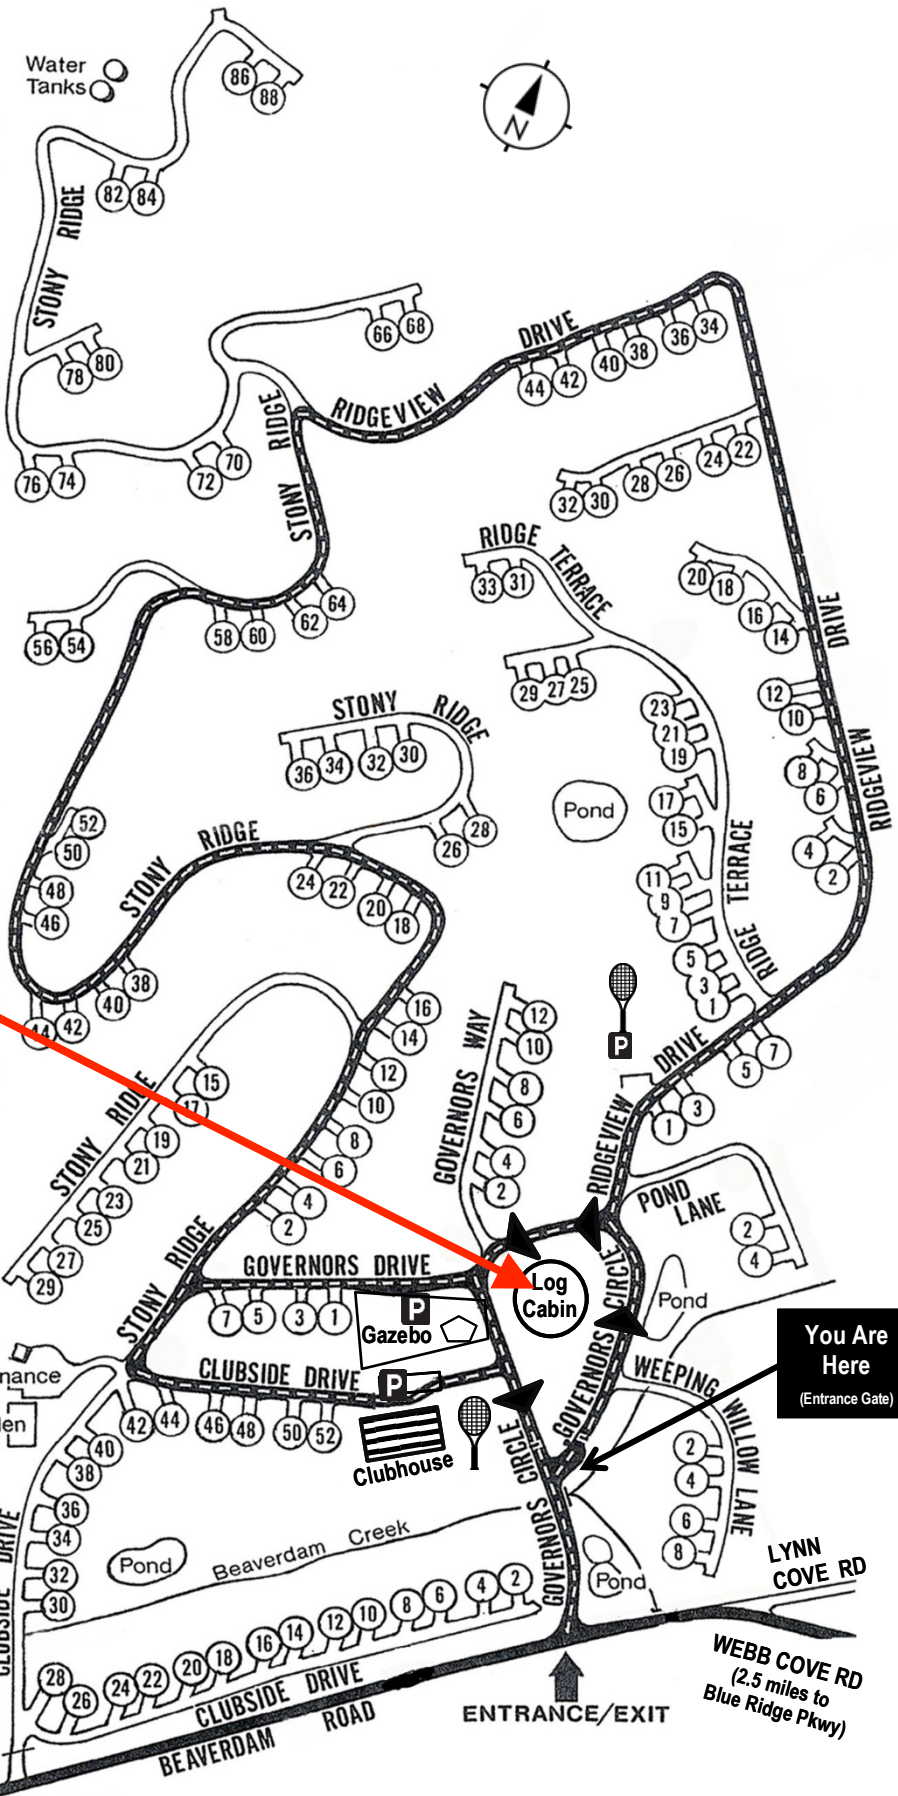

# Beaverdam Run Condominium

**Community Website**

▶ [BeaverdamRun.org](http://BeaverdamRun.org)

**Sales Information**

▶ [BeaverdamRunCondo.com](http://BeaverdamRunCondo.com)

**Common Area:  
Pet Exercise Area**

**MAP LEGEND**

-  Thru - Road
-  One Way Road
-  Clubhouse
-  Log Cabin
-  Tennis and Pickleball Court

**You Are Here**  
(Entrance Gate)

SERVICE GATE

ENTRANCE/EXIT

WEBB COVE RD  
(2.5 miles to Blue Ridge Pkwy)