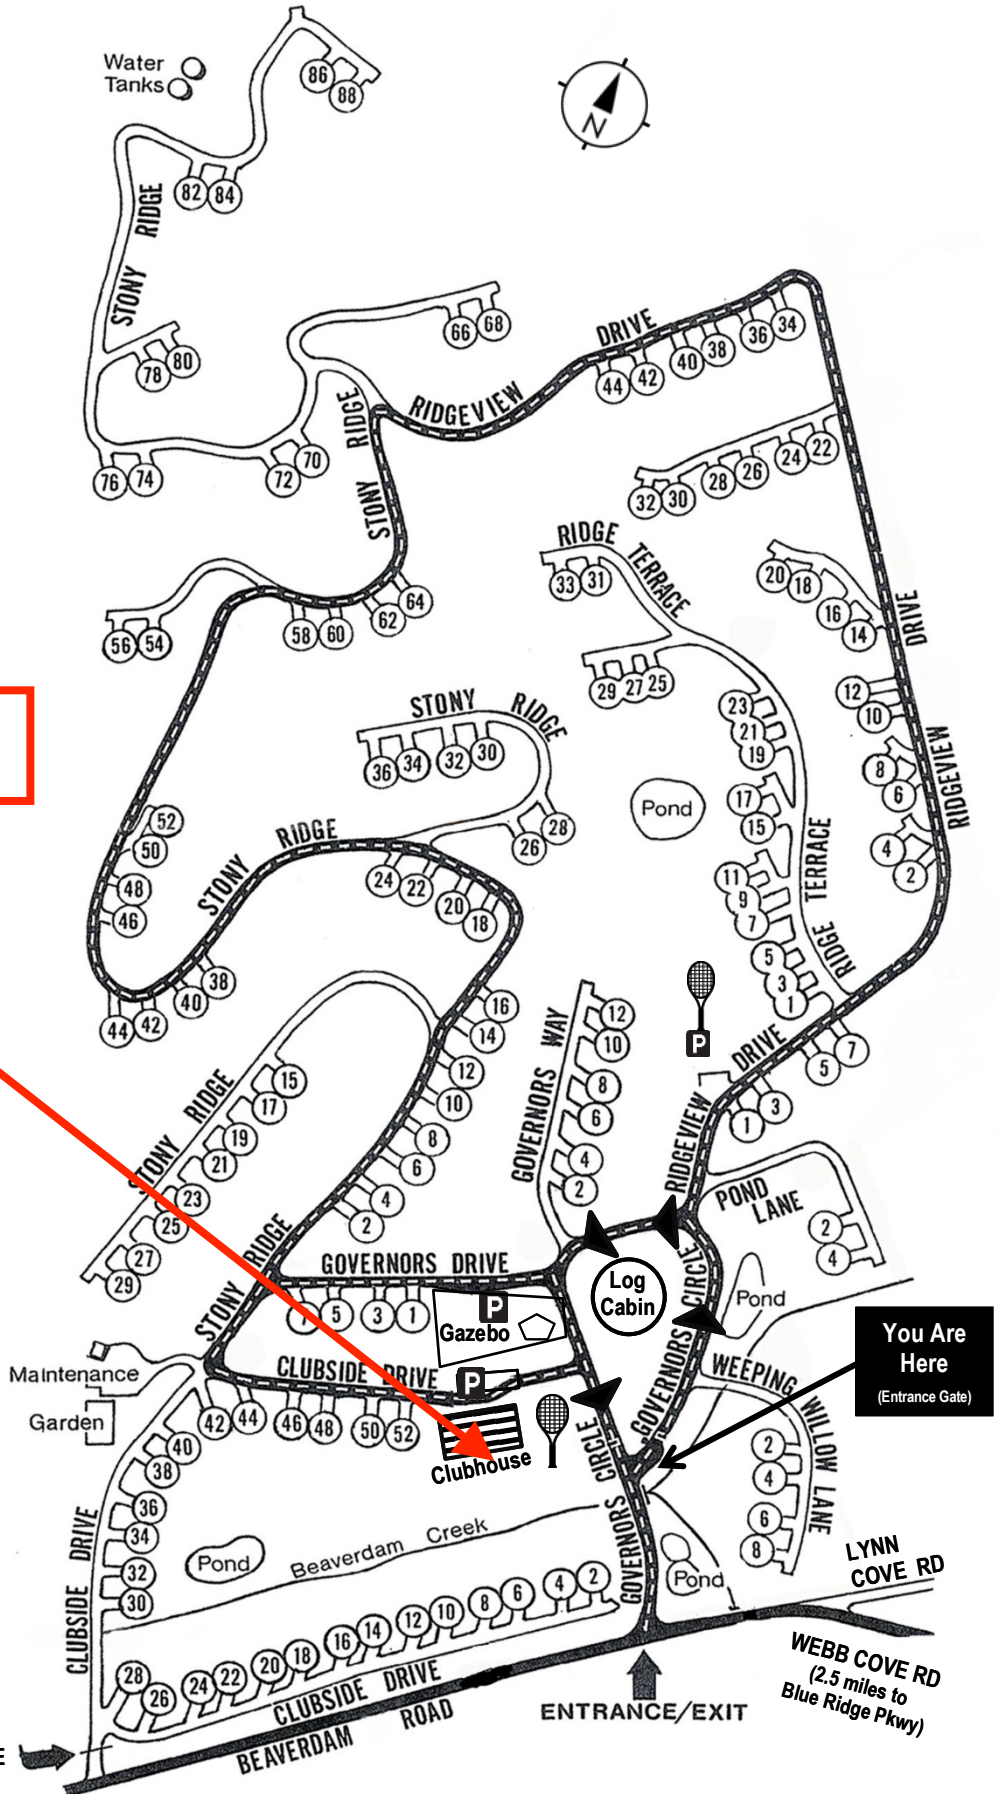

Beaverdam Run Condominium

Community Website

▶ BeaverdamRun.org

Sales Information

▶ BeaverdamRunCondo.com

Water Tanks

**Common Area:
Patio (rear & left side)**

MAP LEGEND

-  Thru - Road
-  One Way Road
-  Clubhouse
-  Log Cabin
-  Tennis and Pickleball Court

You Are Here
(Entrance Gate)

WEBB COVE RD
(2.5 miles to Blue Ridge Pkwy)