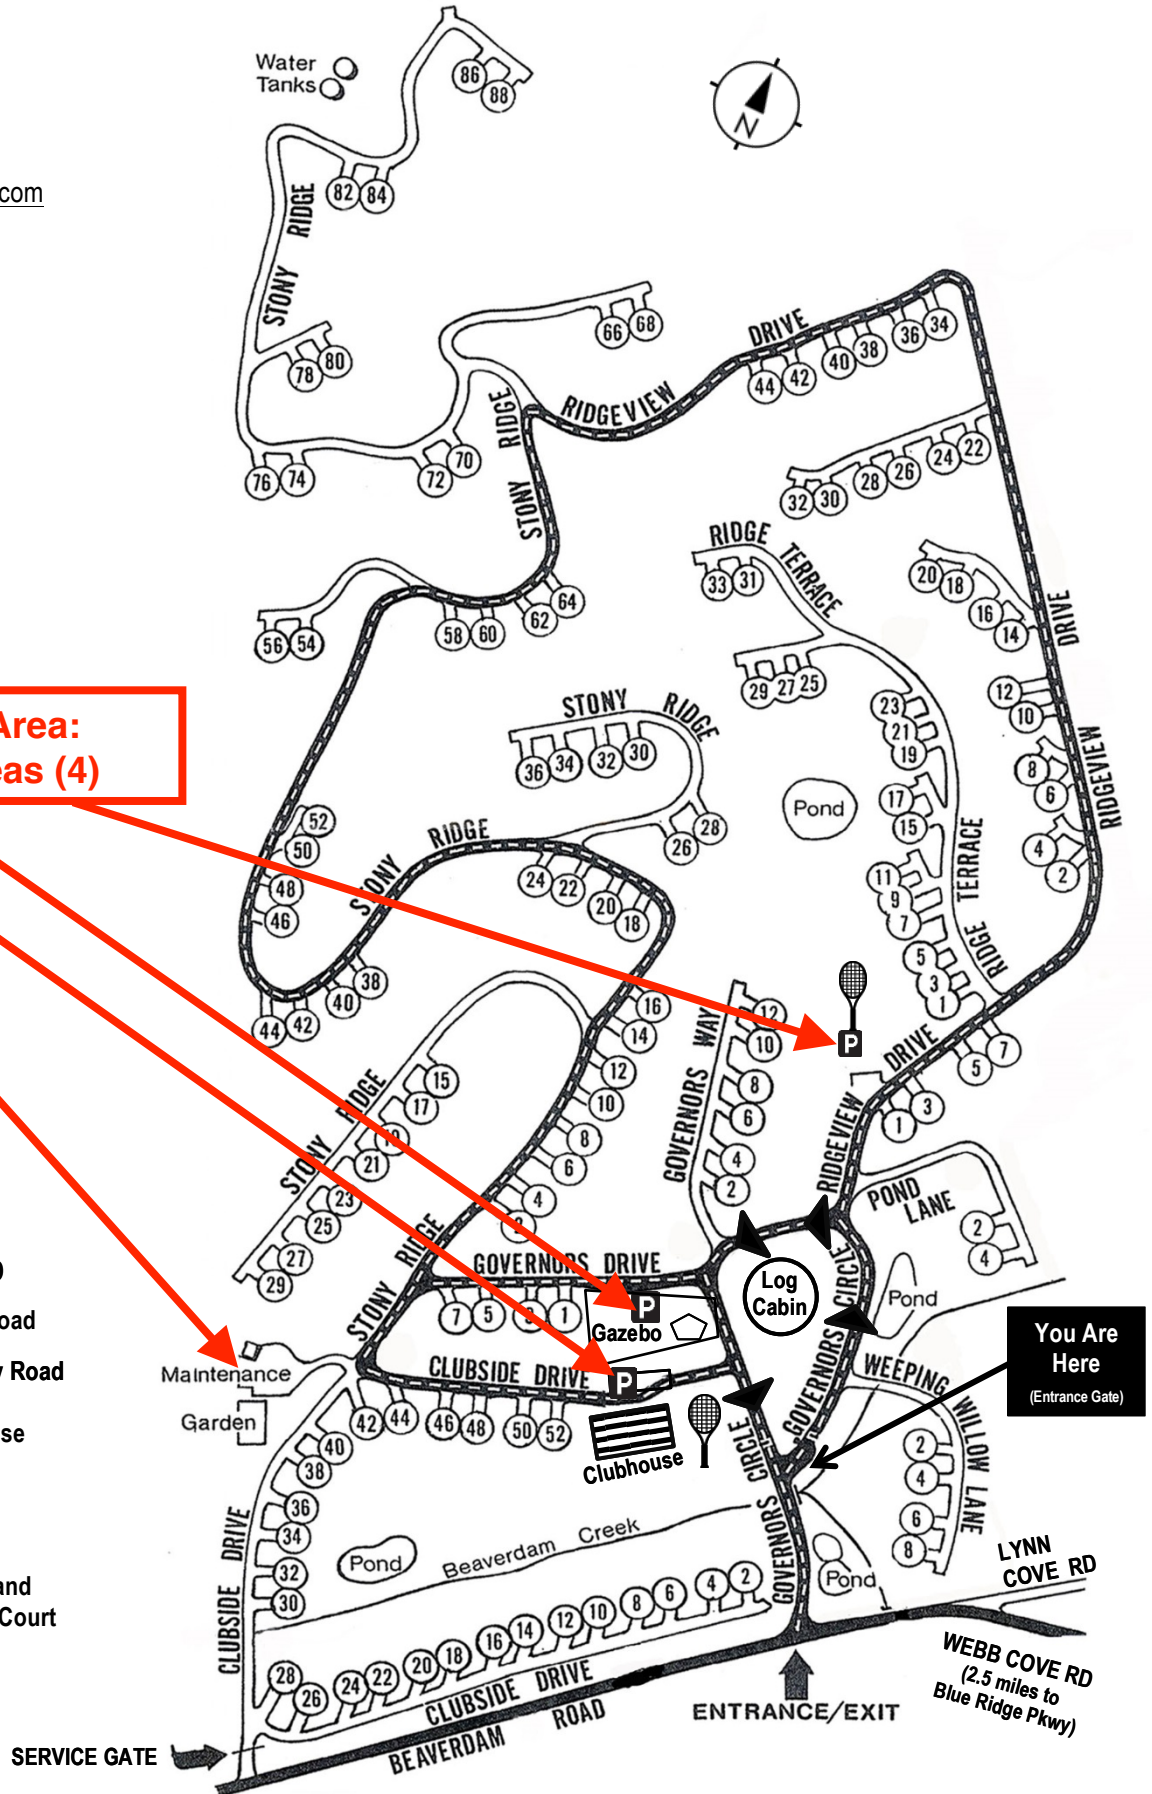

Beaverdam Run Condominium

Community Website

▶ BeaverdamRun.org

Sales Information

▶ BeaverdamRunCondo.com

Water Tanks

**Common Area:
Parking Areas (4)**

- MAP LEGEND**
- Thru - Road
 - One Way Road
 - Clubhouse
 - Log Cabin
 - Tennis and Pickleball Court

You Are Here
(Entrance Gate)

WEBB COVE RD
(2.5 miles to Blue Ridge Pkwy)